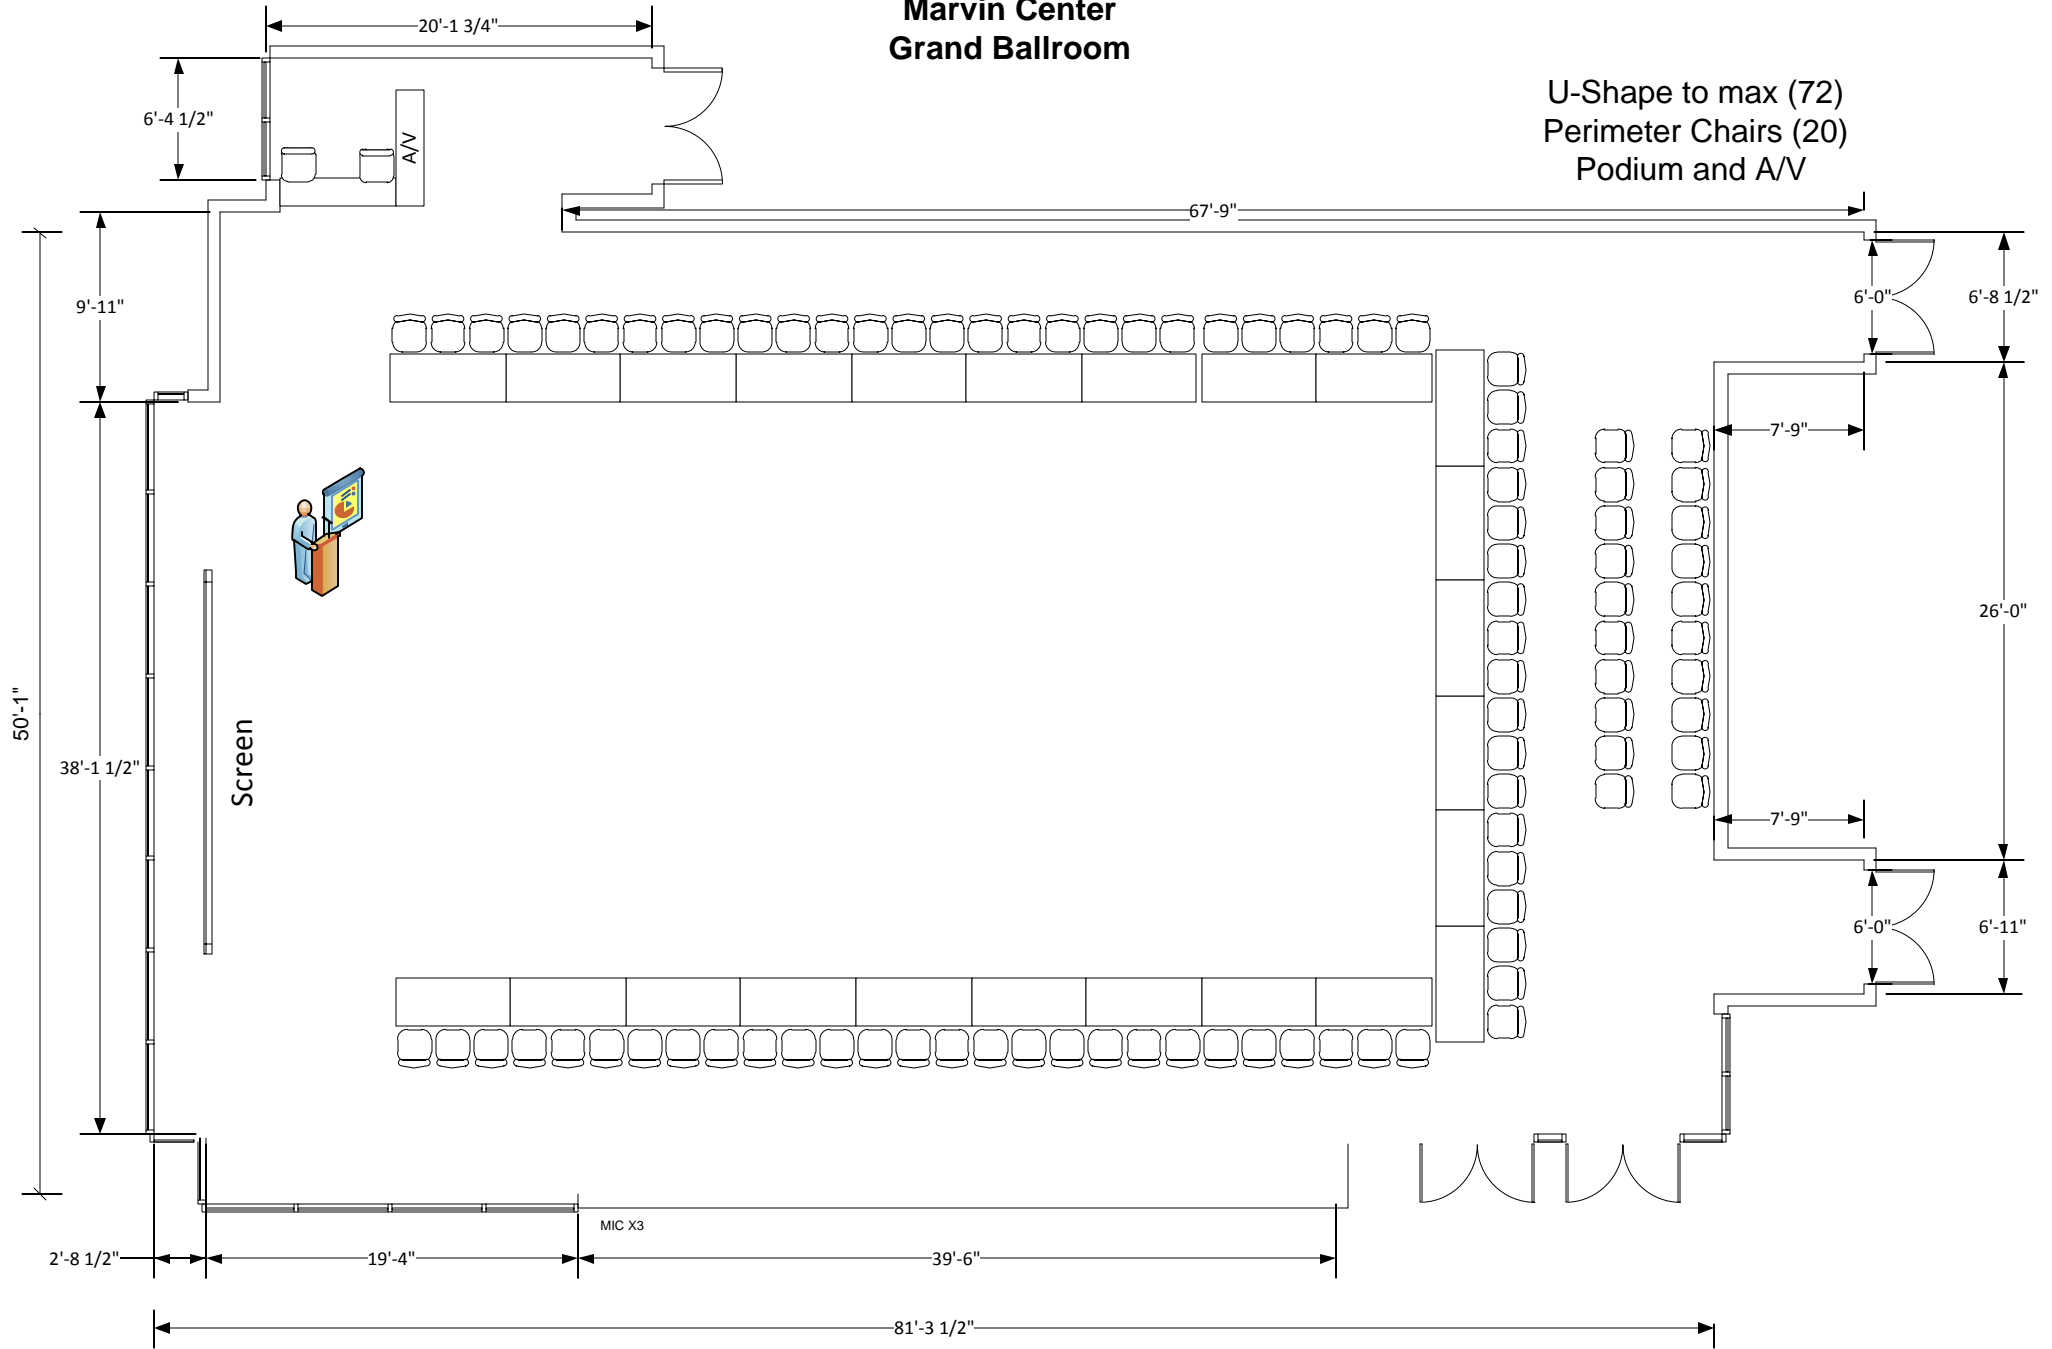

Marvin Center Grand Ballroom

Marvin Center Grand Ballroom

U-Shape to max (72)
6 Catering Tables
Podium and AV