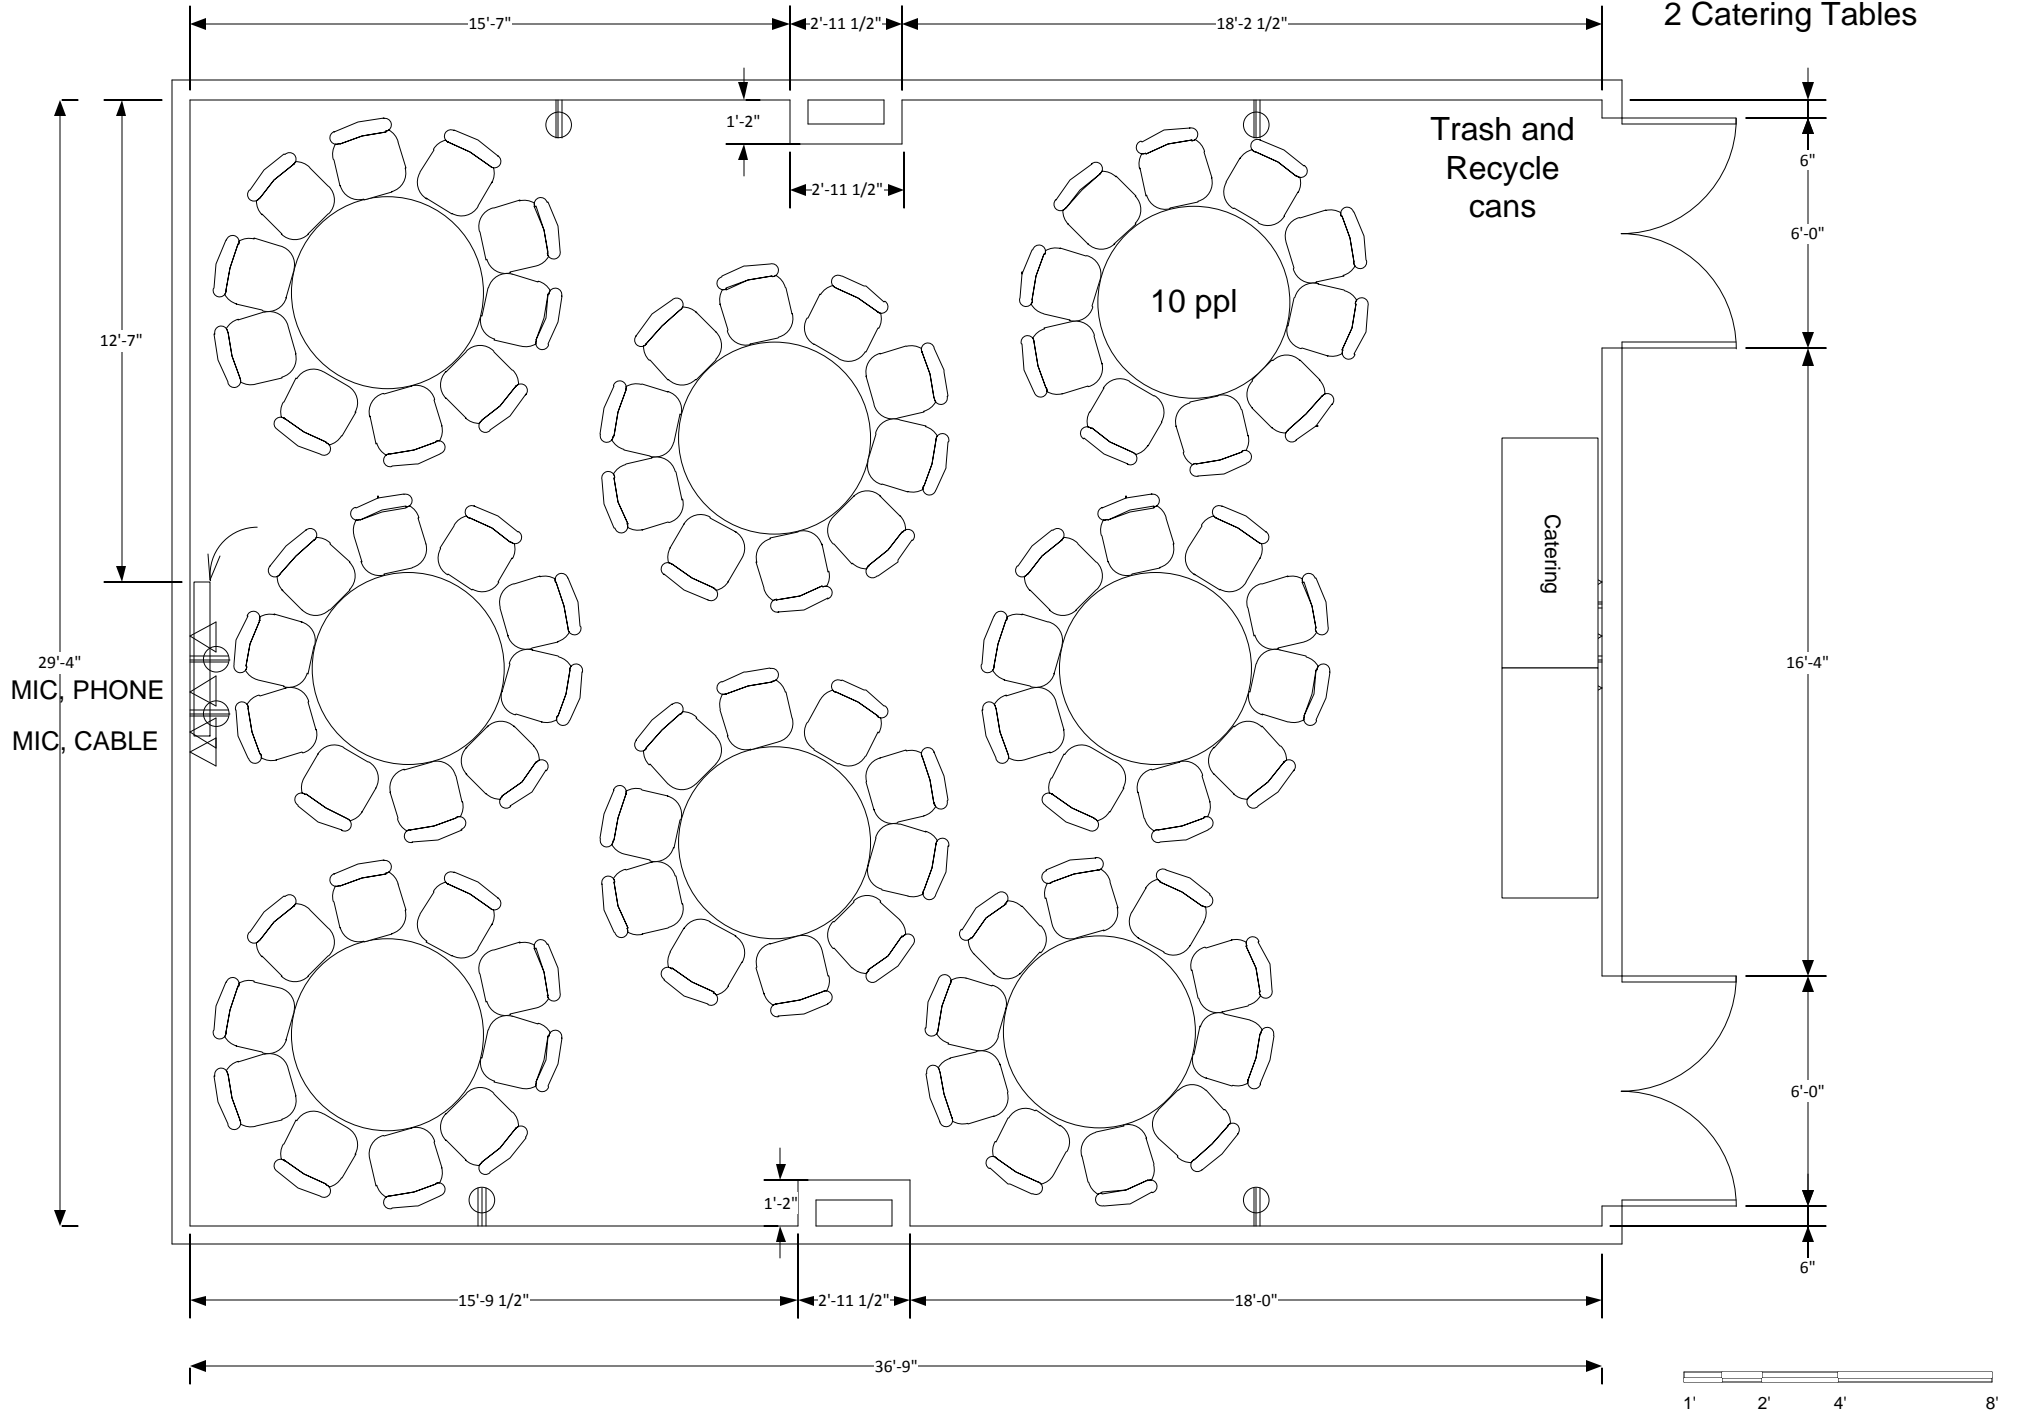

Marvin Center Room 301

Banquet to max (80)
2 Catering Tables

Marvin Center Room 301

Banquet to max (50)
2 Catering Tables
2 Head Tables
Podium and A/V

Marvin Center Room 301

Banquet to max (60)
2 Head Tables
Podium and A/V