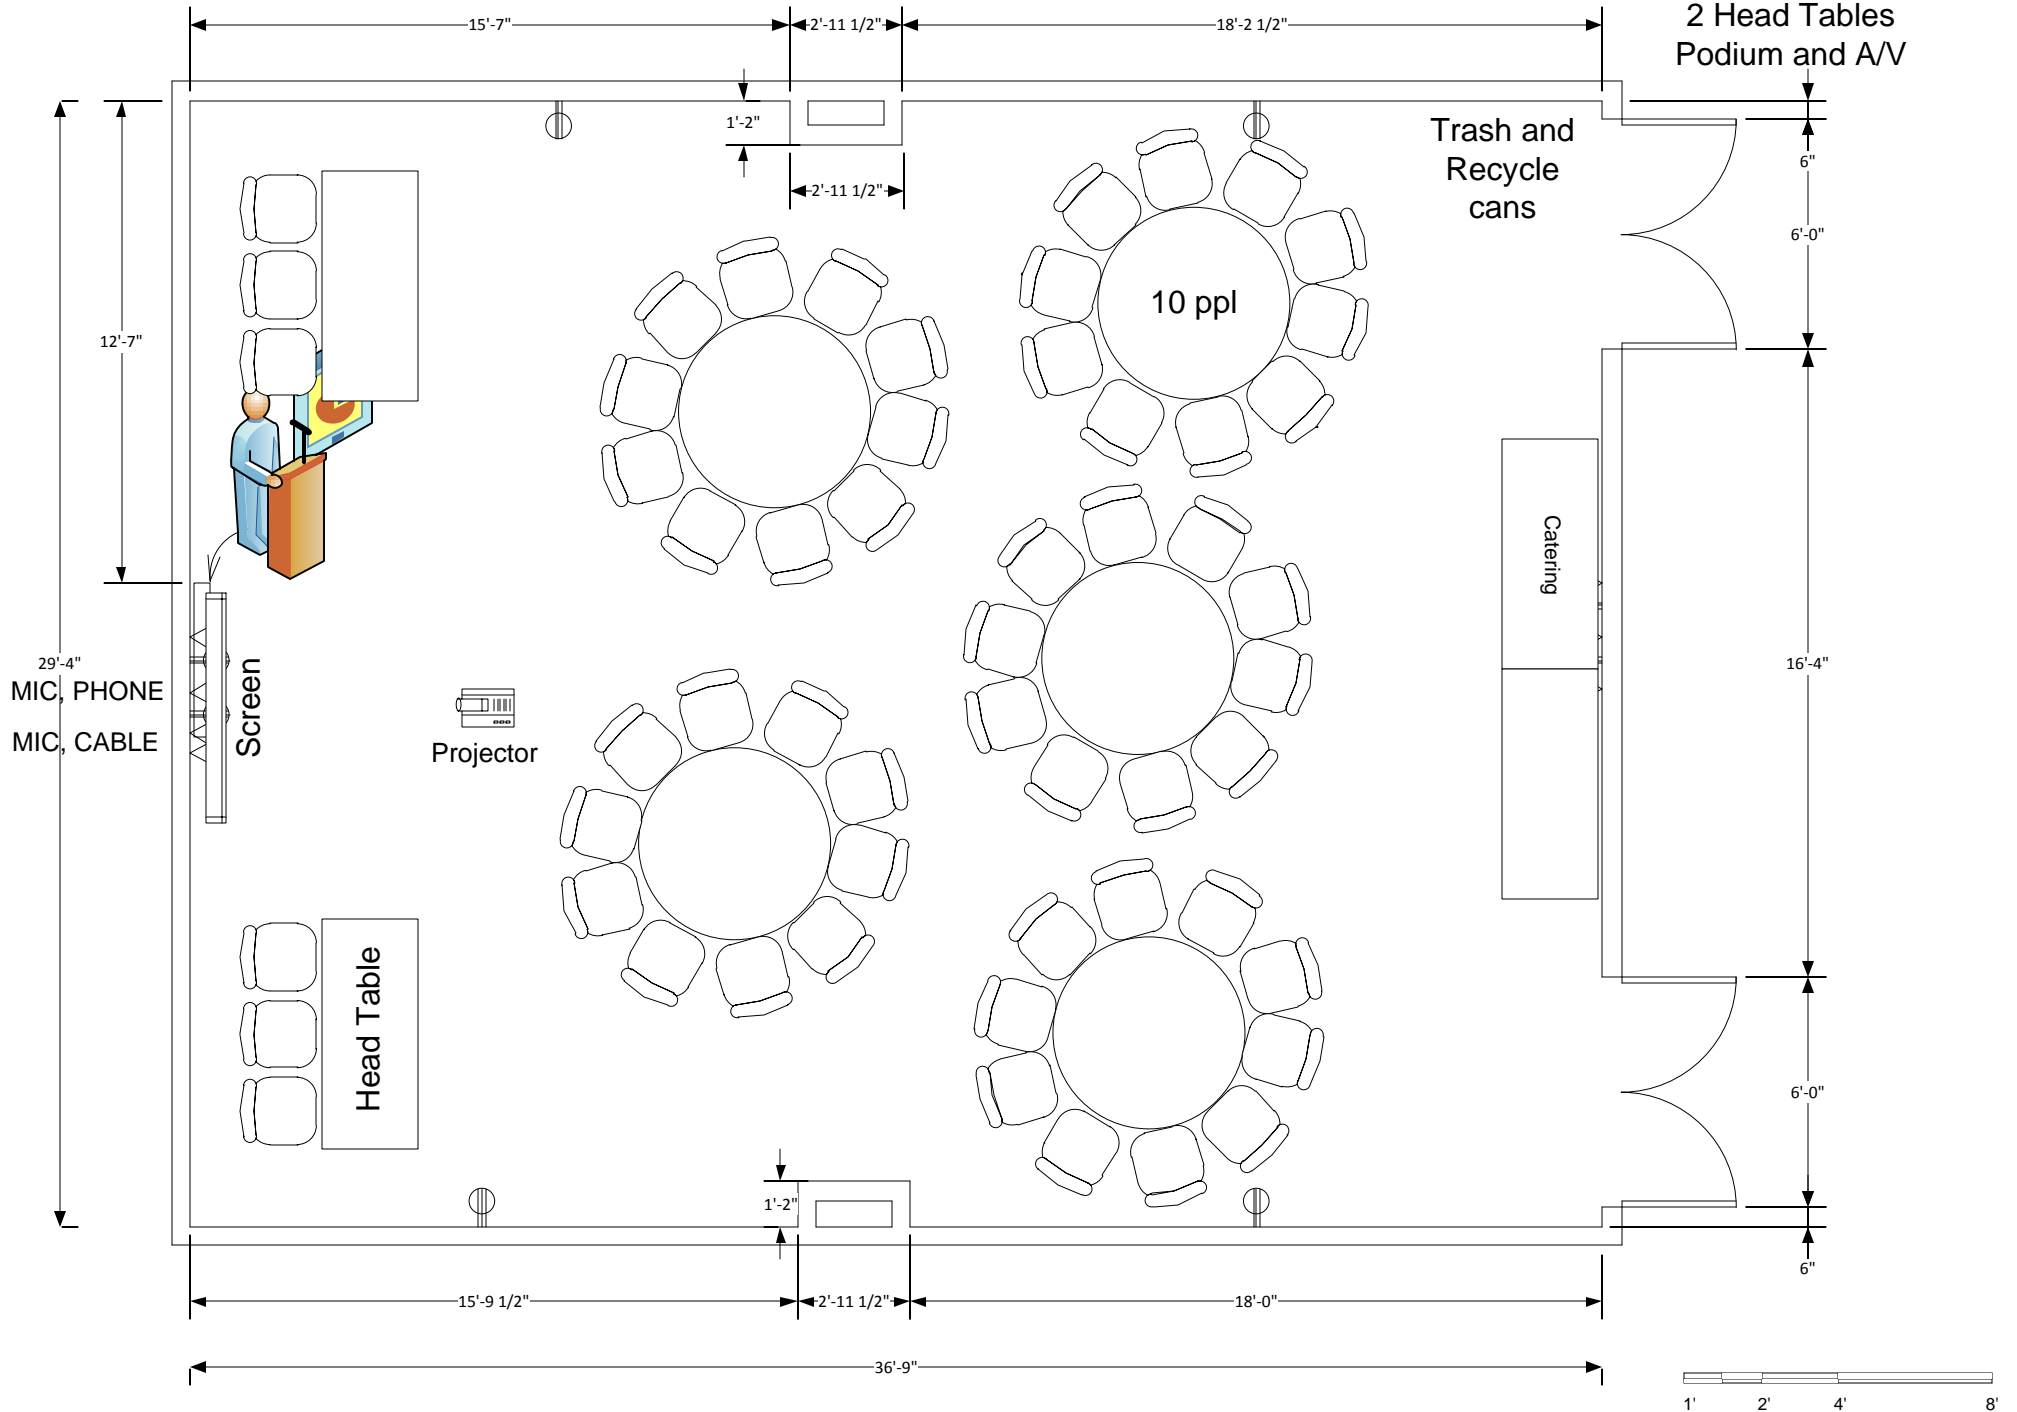

Marvin Center Room 301

Banquet to max (80)
2 Catering Tables

Marvin Center Room 301

Banquet to max (50)
2 Catering Tables
2 Head Tables
Podium and A/V

Marvin Center Room 301

Banquet to max (60)
2 Head Tables
Podium and A/V