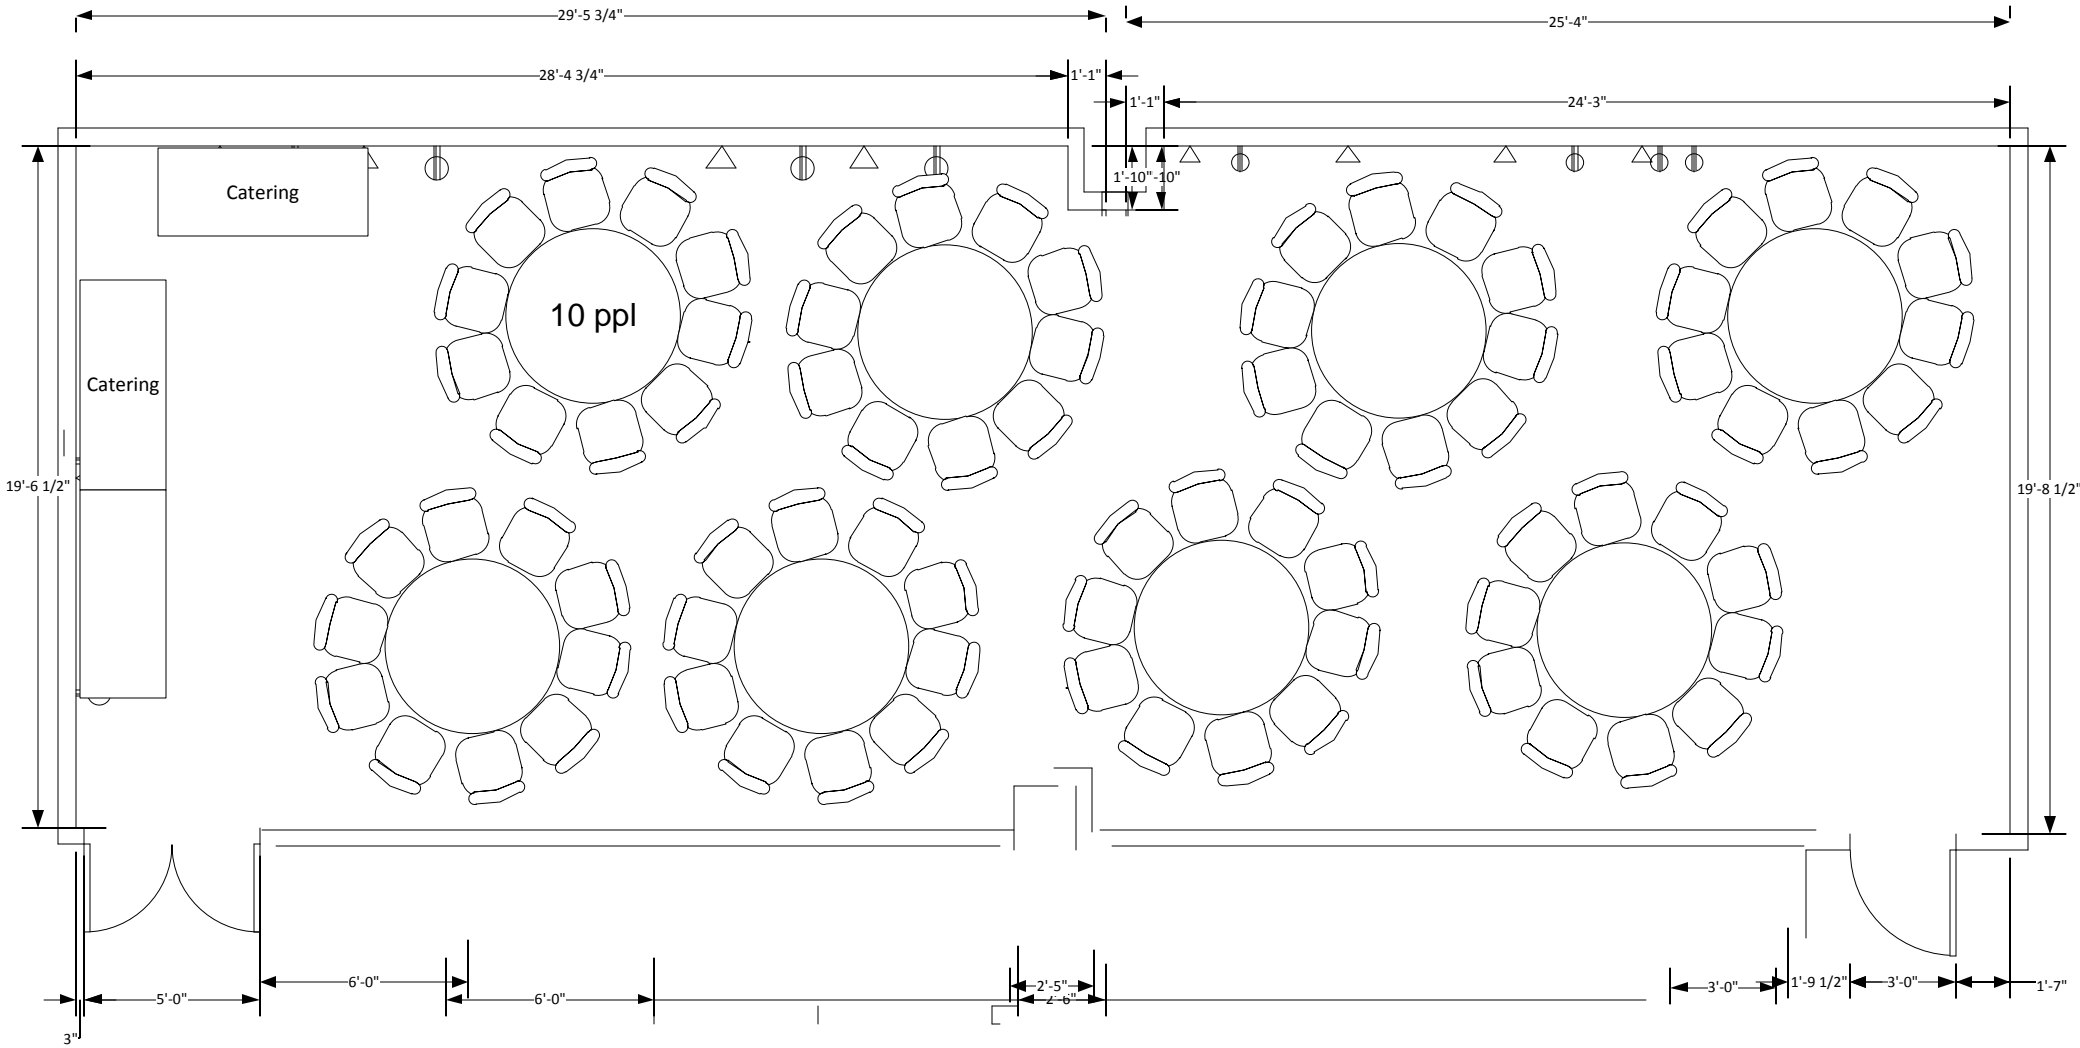

# Marvin Center Room 407

Banquet to max (80)  
3 Catering Tables

# Marvin Center Room 407

Banquet to max (60)  
3 Catering Tables  
Head Table  
Podium and A/V

# Marvin Center Room 407

Banquet to max (70)  
Head Table  
Podium and A/V