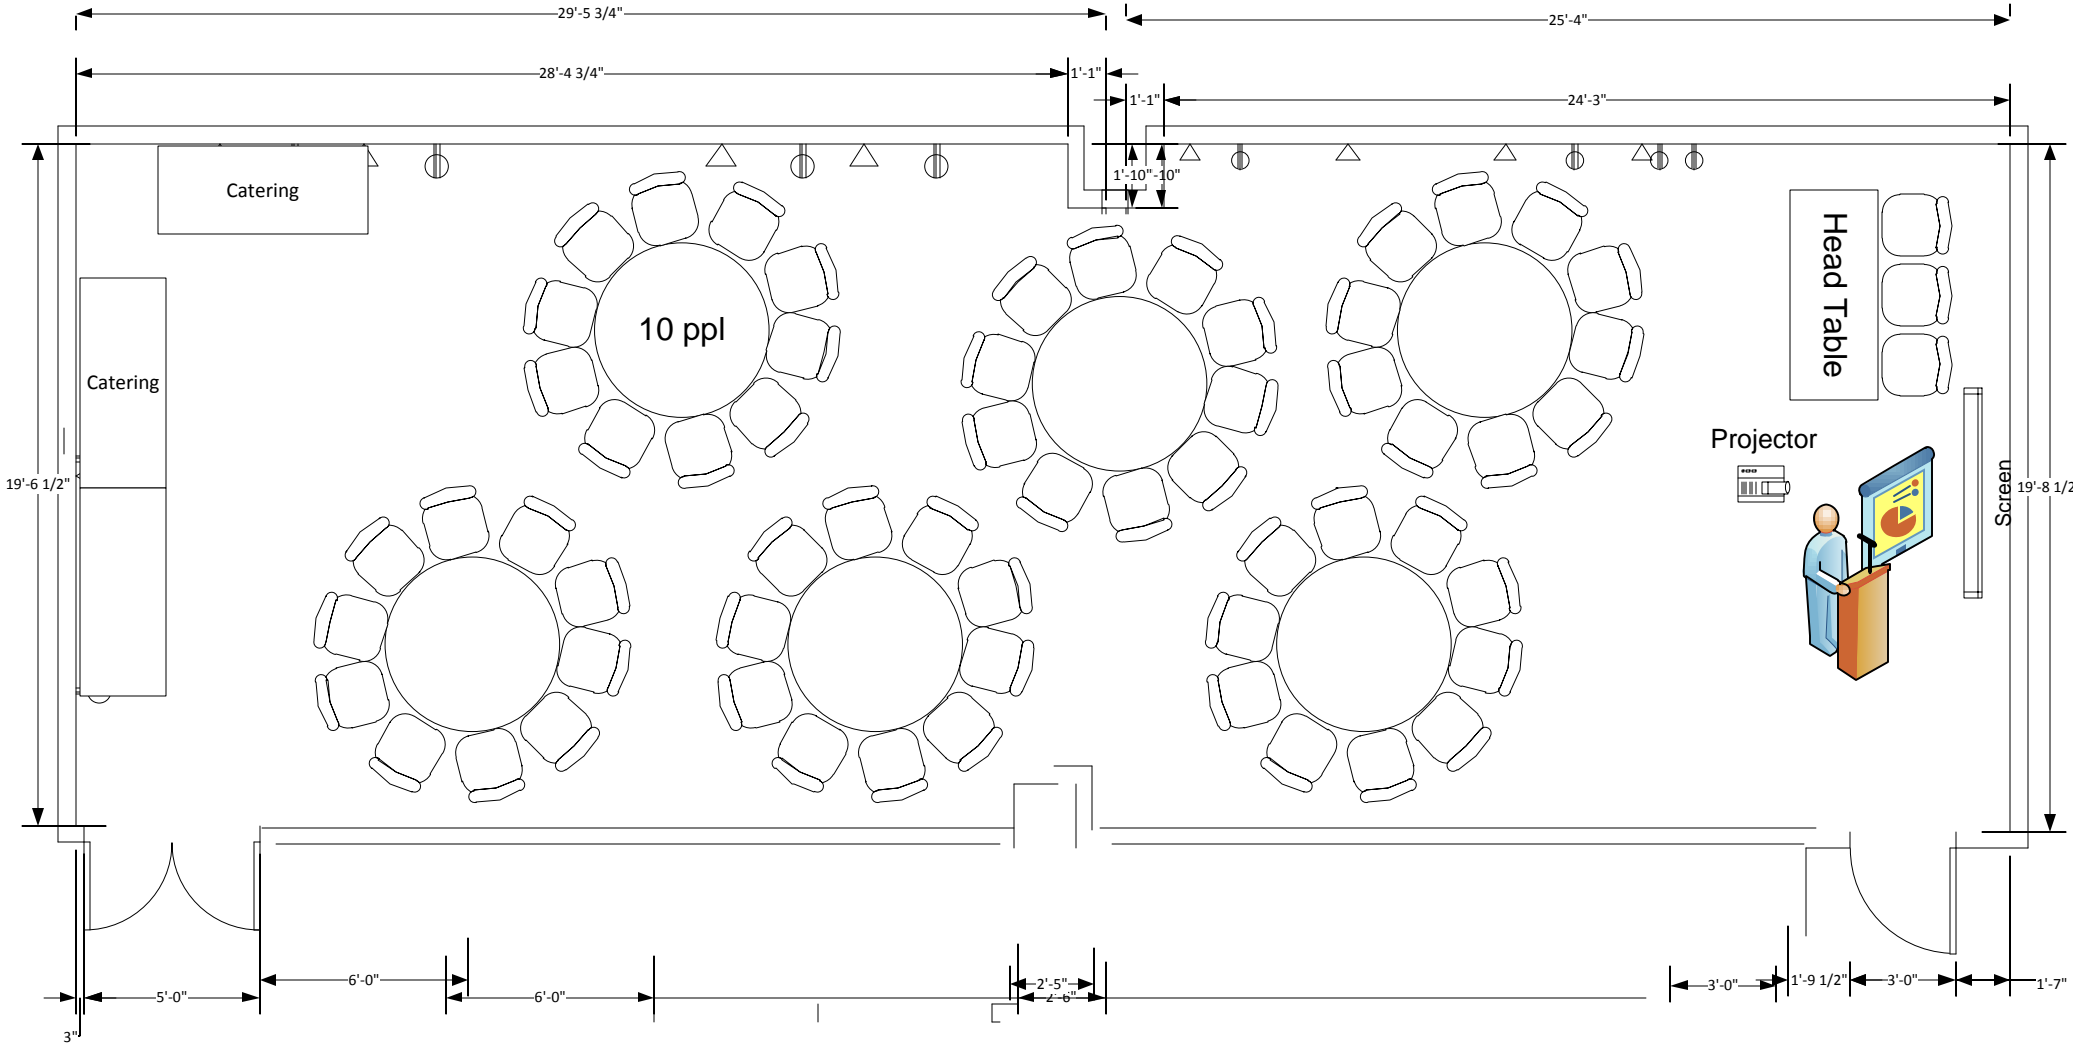

# Marvin Center Room 407

Banquet to max (80)  
3 Catering Tables

# Marvin Center Room 407

Banquet to max (60)  
3 Catering Tables  
Head Table  
Podium and A/V

# Marvin Center Room 407

Banquet to max (70)  
Head Table  
Podium and A/V