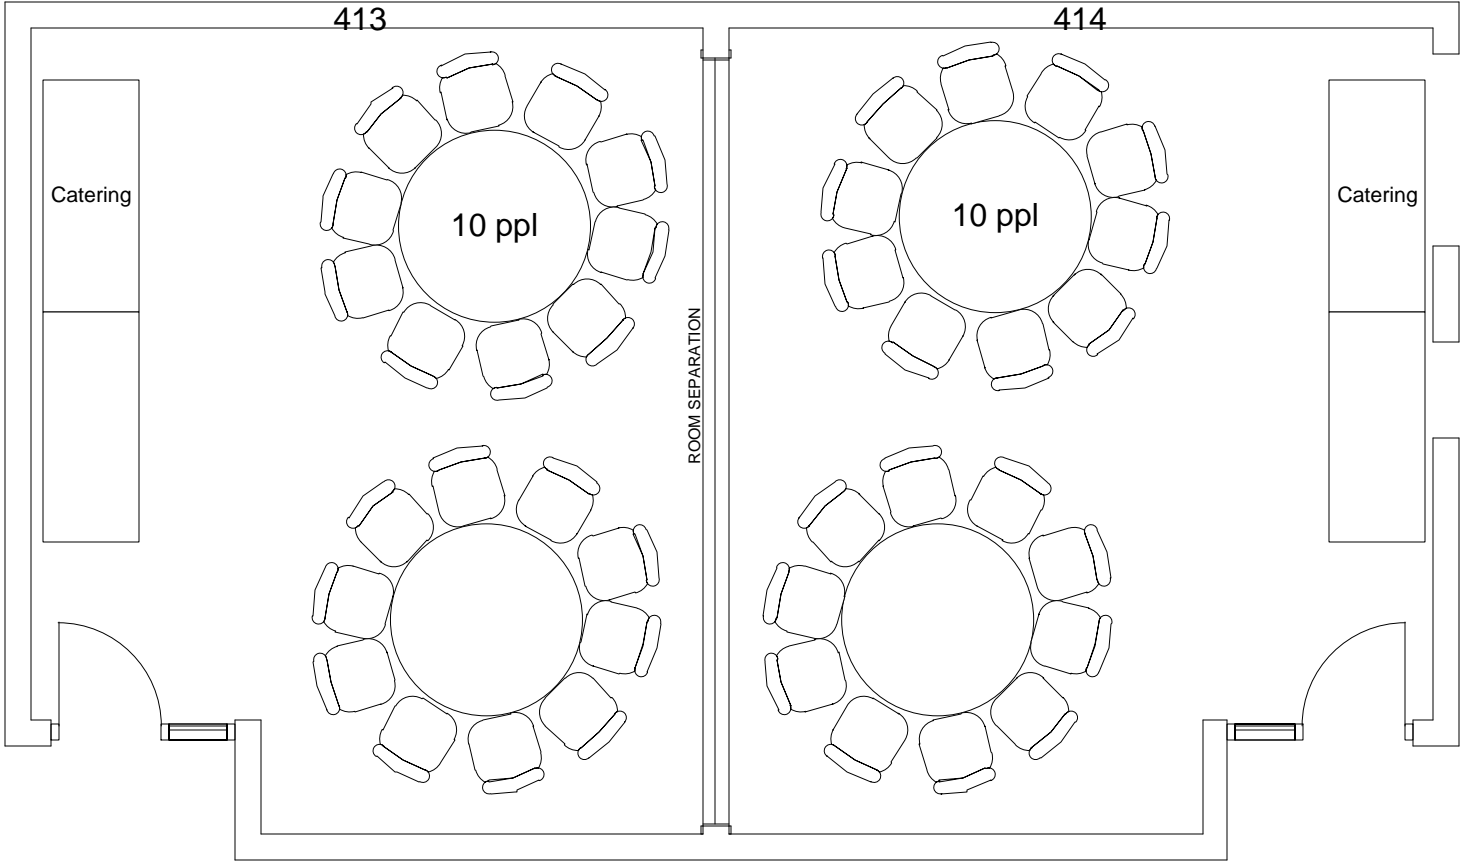

**Marvin Center
Room 413 & 414**

Banquet to max (20)
2 Catering Tables

Banquet to max (20)
2 Catering Tables

Marvin Center Room 413 & 414

**Marvin Center
Room 413 & 414**

Banquet (20)
Head Table
Podium and A/V

Banquet to max (20)
Head Table
Podium and A/V