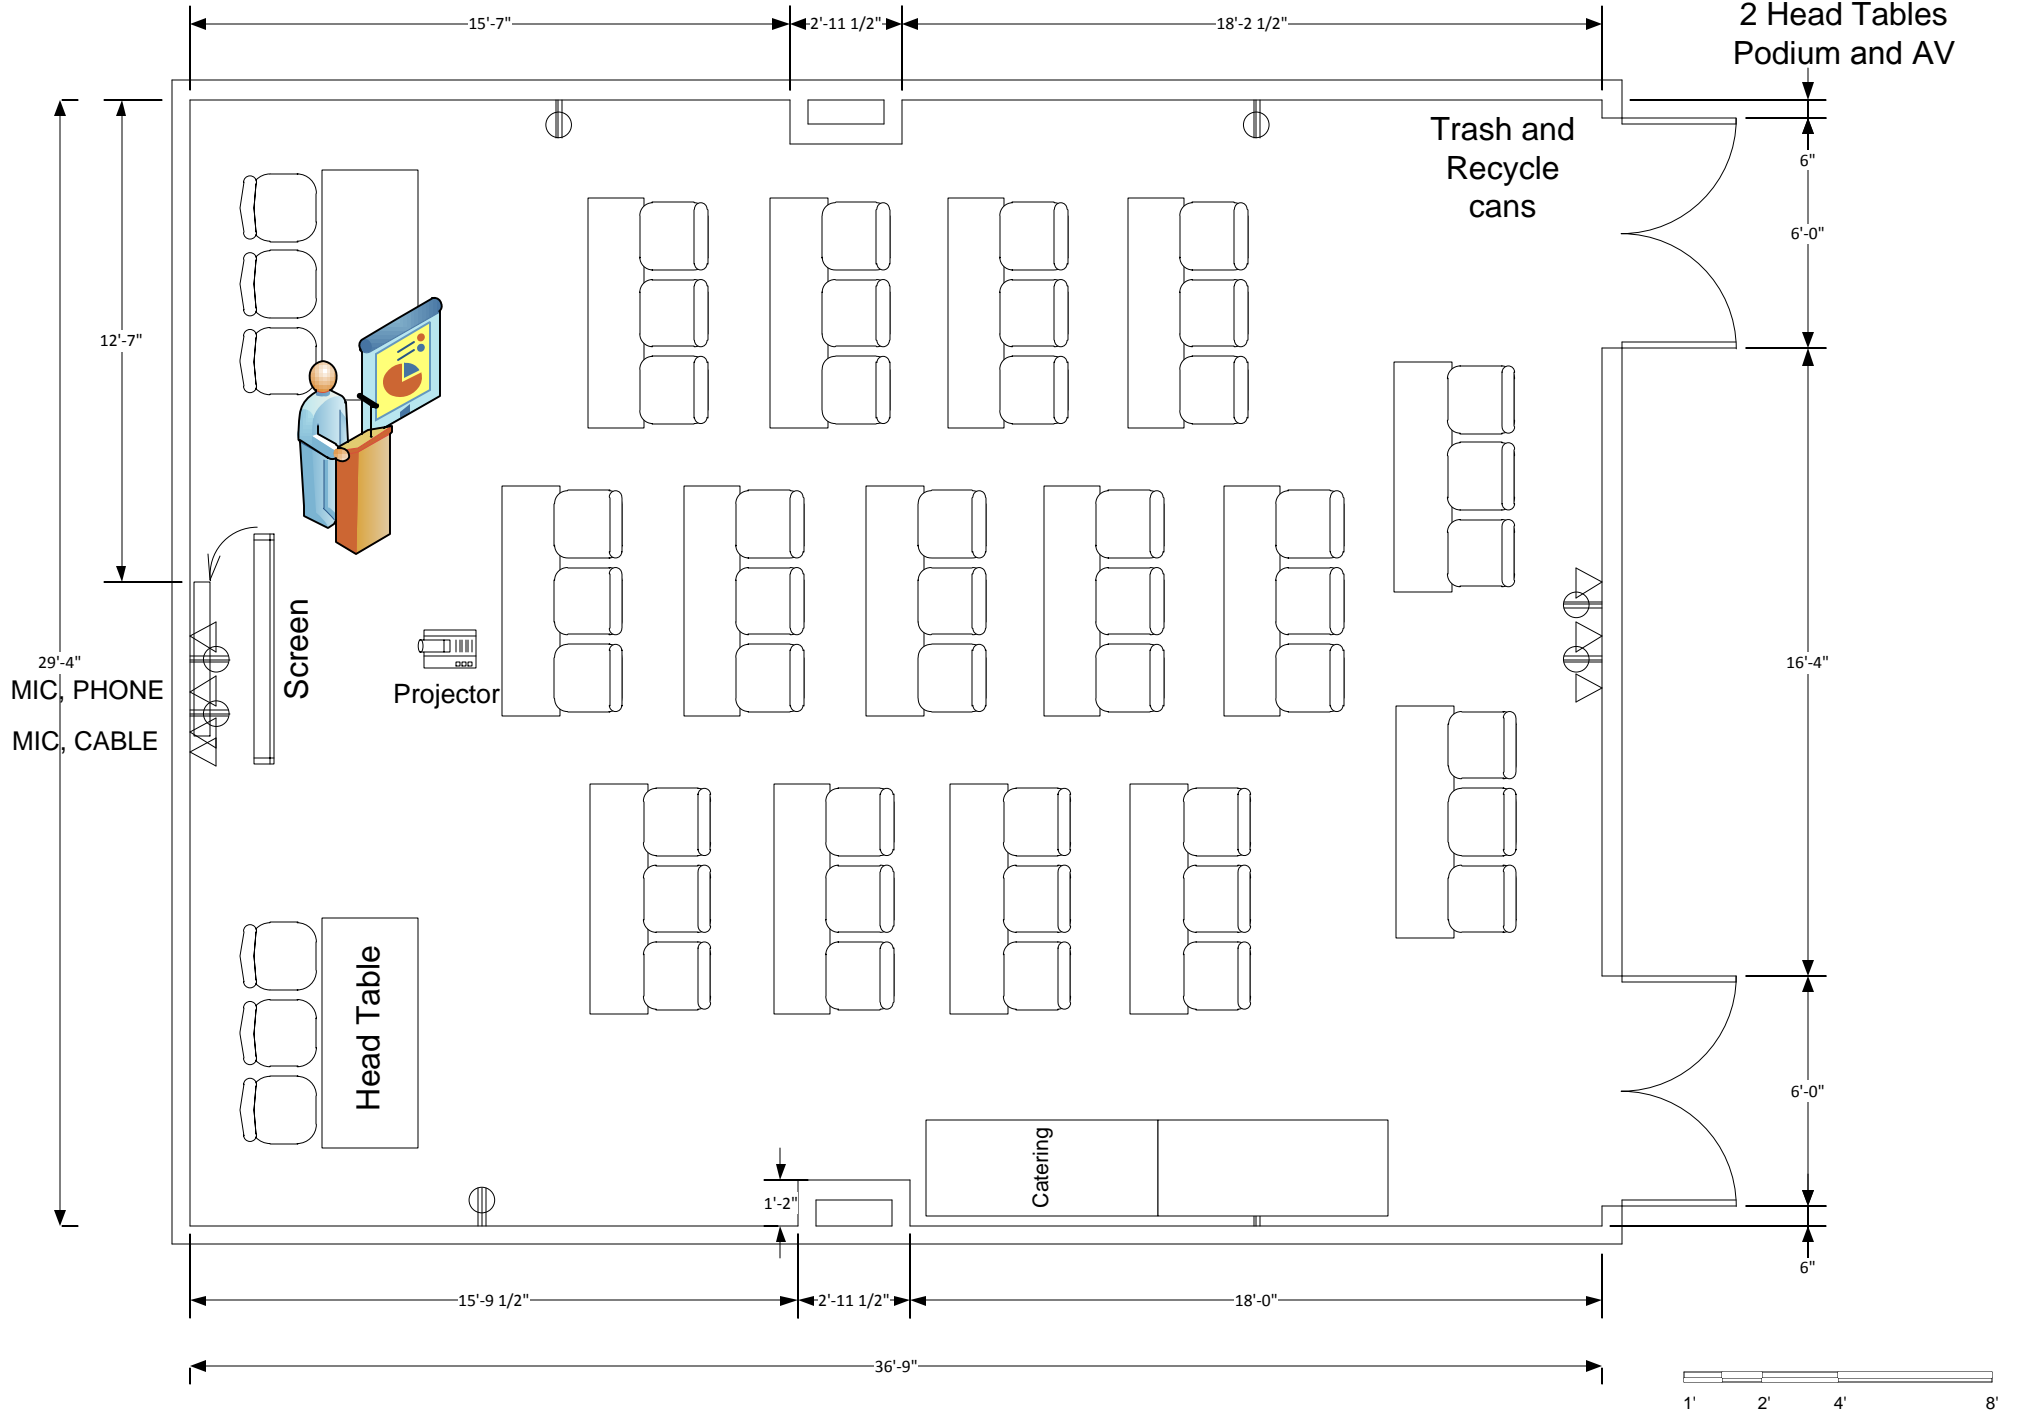

Marvin Center Room 301

Marvin Center Room 301

Classroom to max (45)
2 Catering Tables
2 Head Tables
Podium and AV

Marvin Center Room 301

Classroom to max (45)
2 Head Tables
Podium and A/V