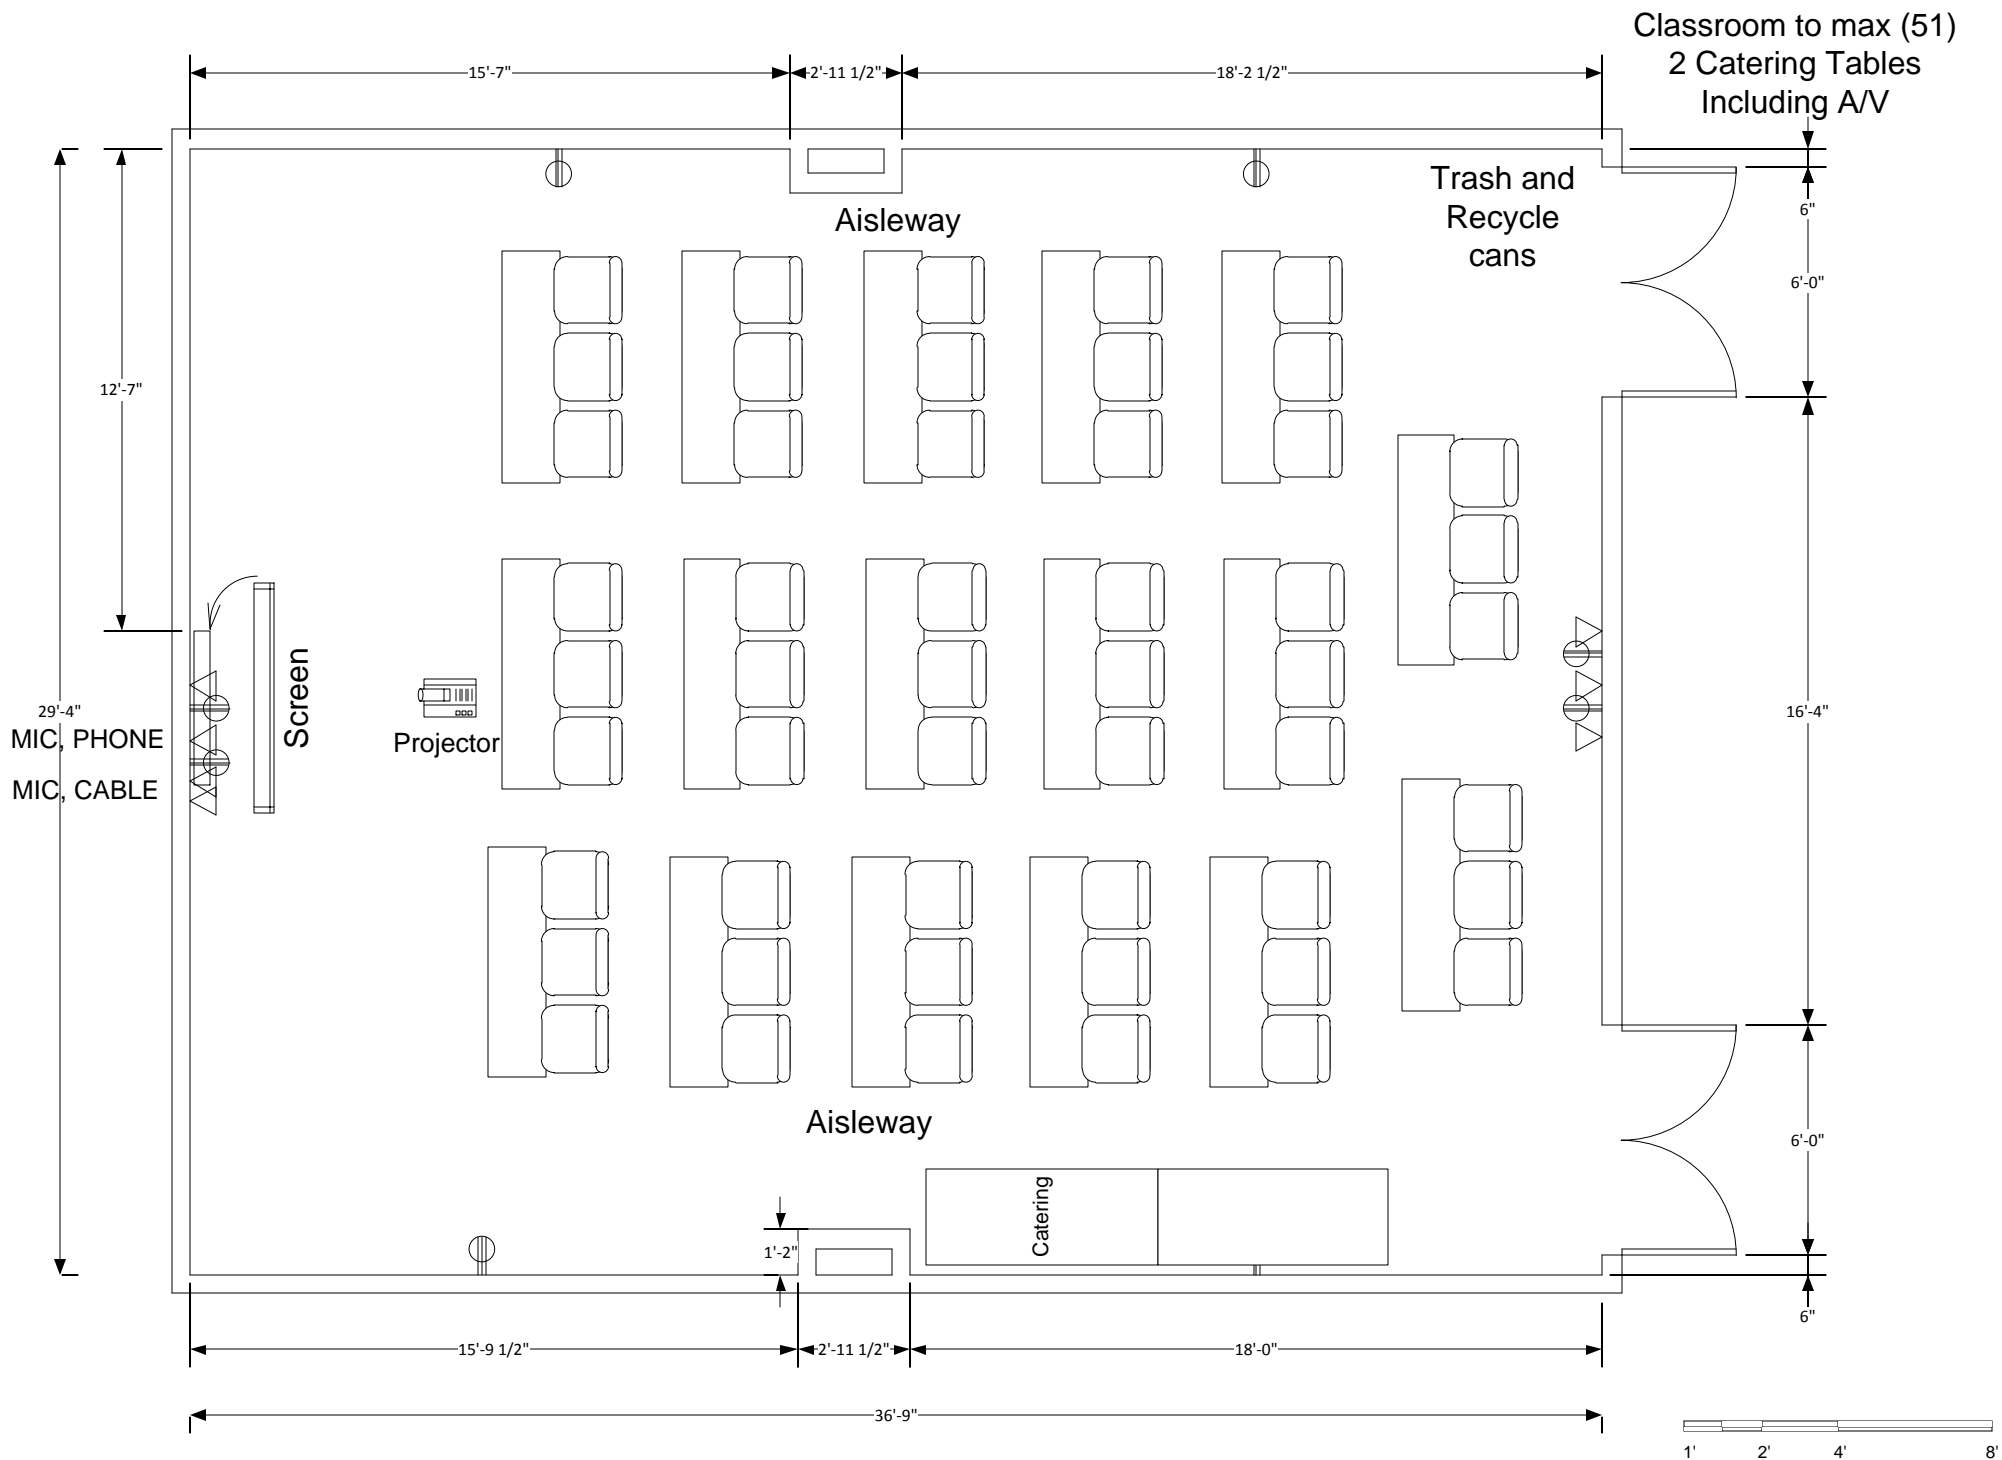

Marvin Center Room 301

Marvin Center Room 301

Classroom to max (45)
2 Catering Tables
2 Head Tables
Podium and AV

Marvin Center Room 301

Classroom to max (45)
2 Head Tables
Podium and A/V