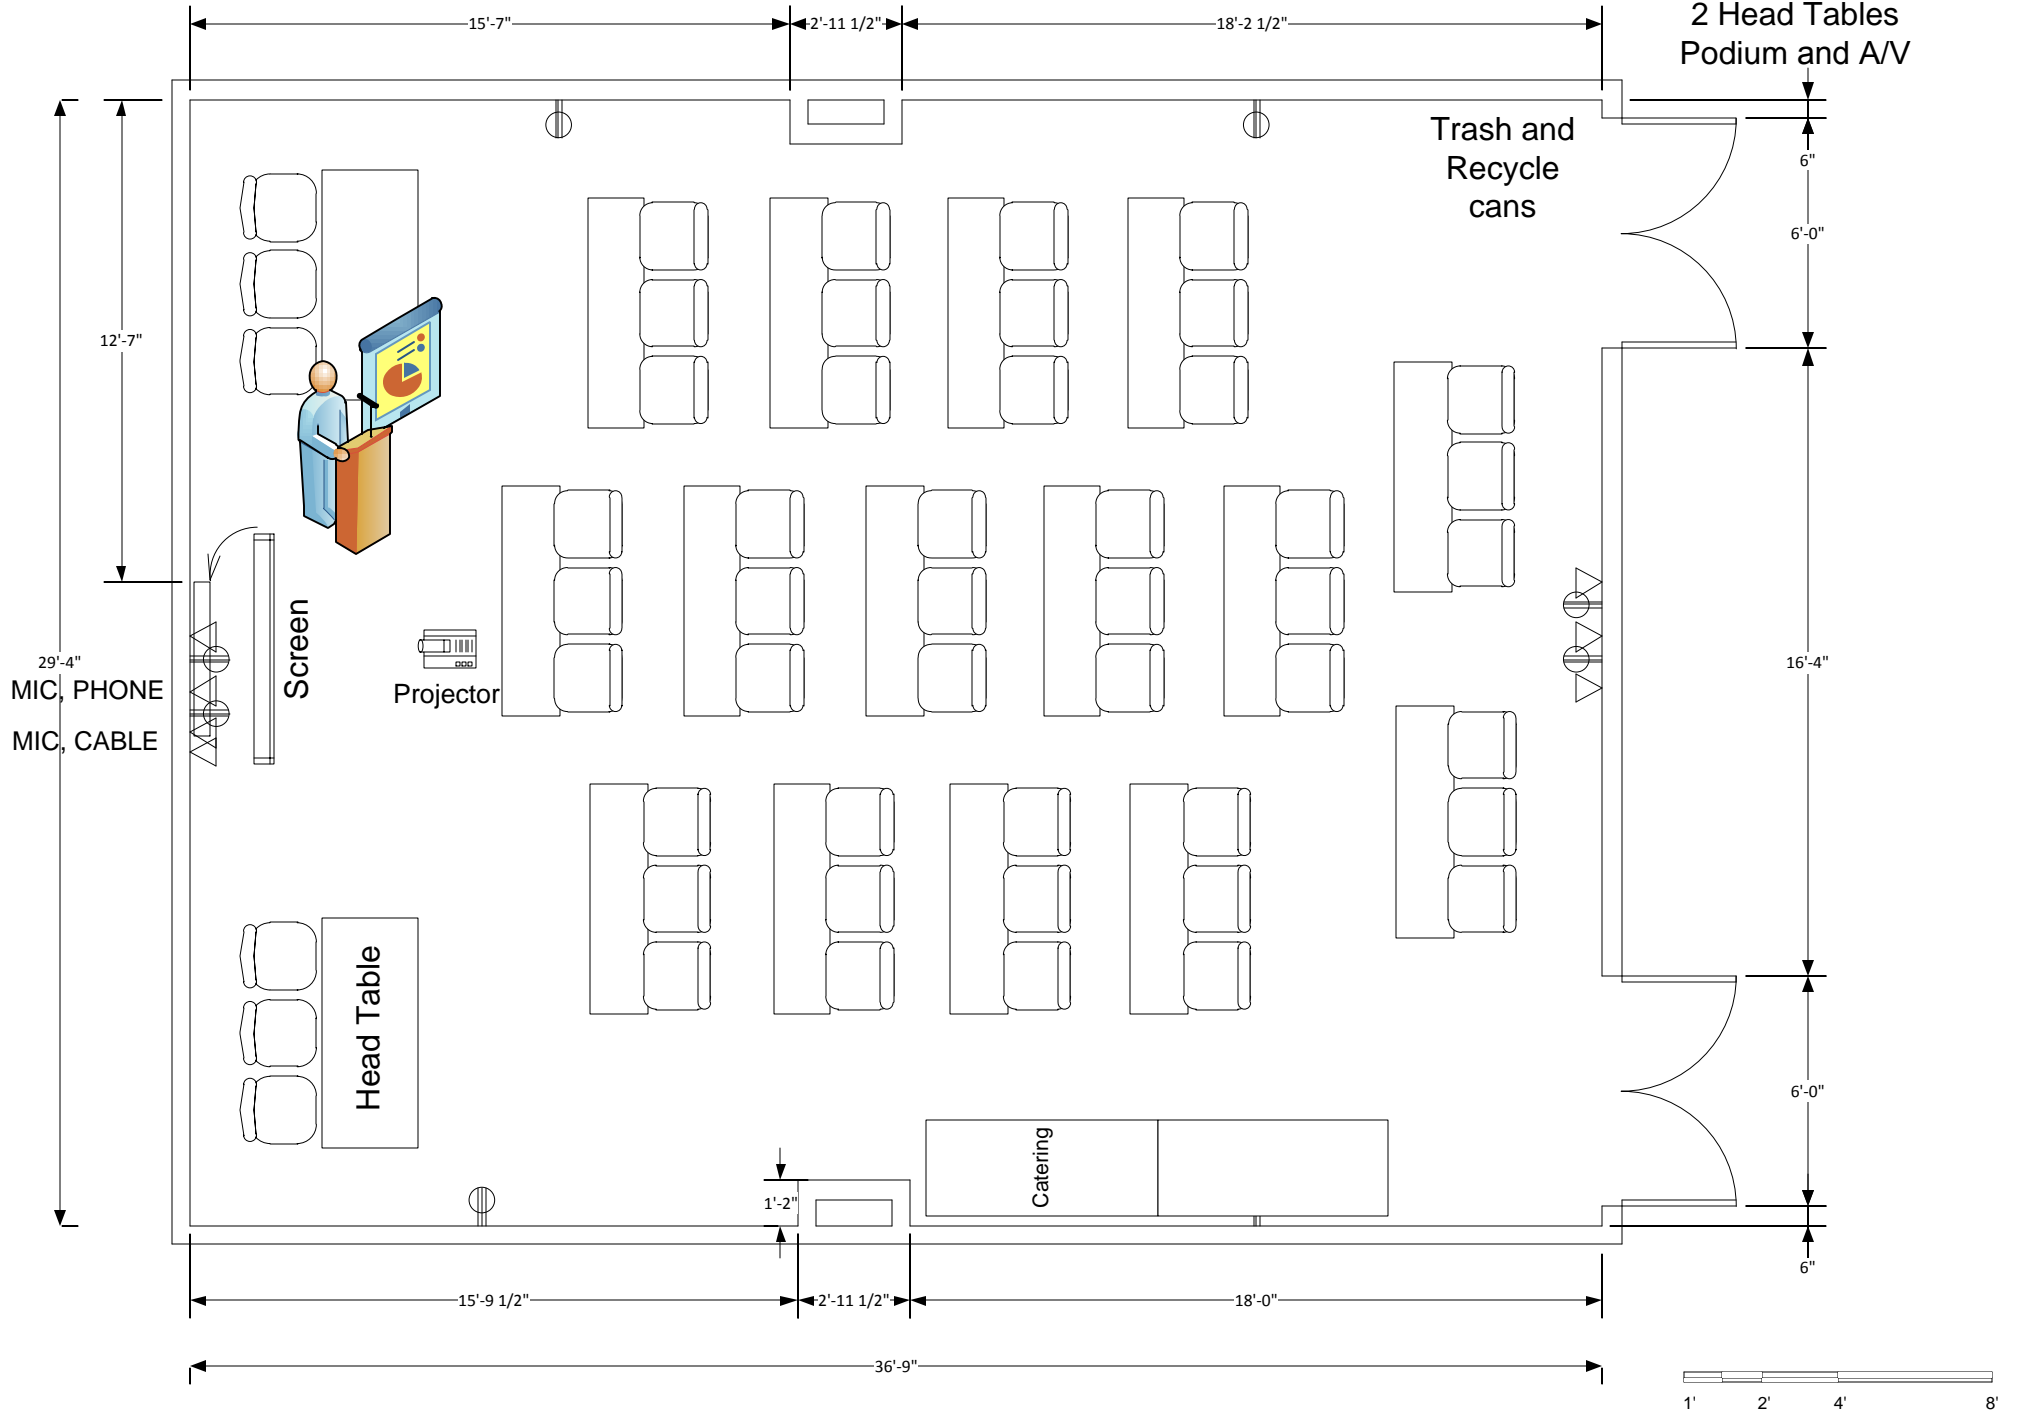

Marvin Center Room 302

Marvin Center Room 302

Classroom to max (45)
2 Catering Tables
2 Head Tables
Podium and A/V

Marvin Center Room 302