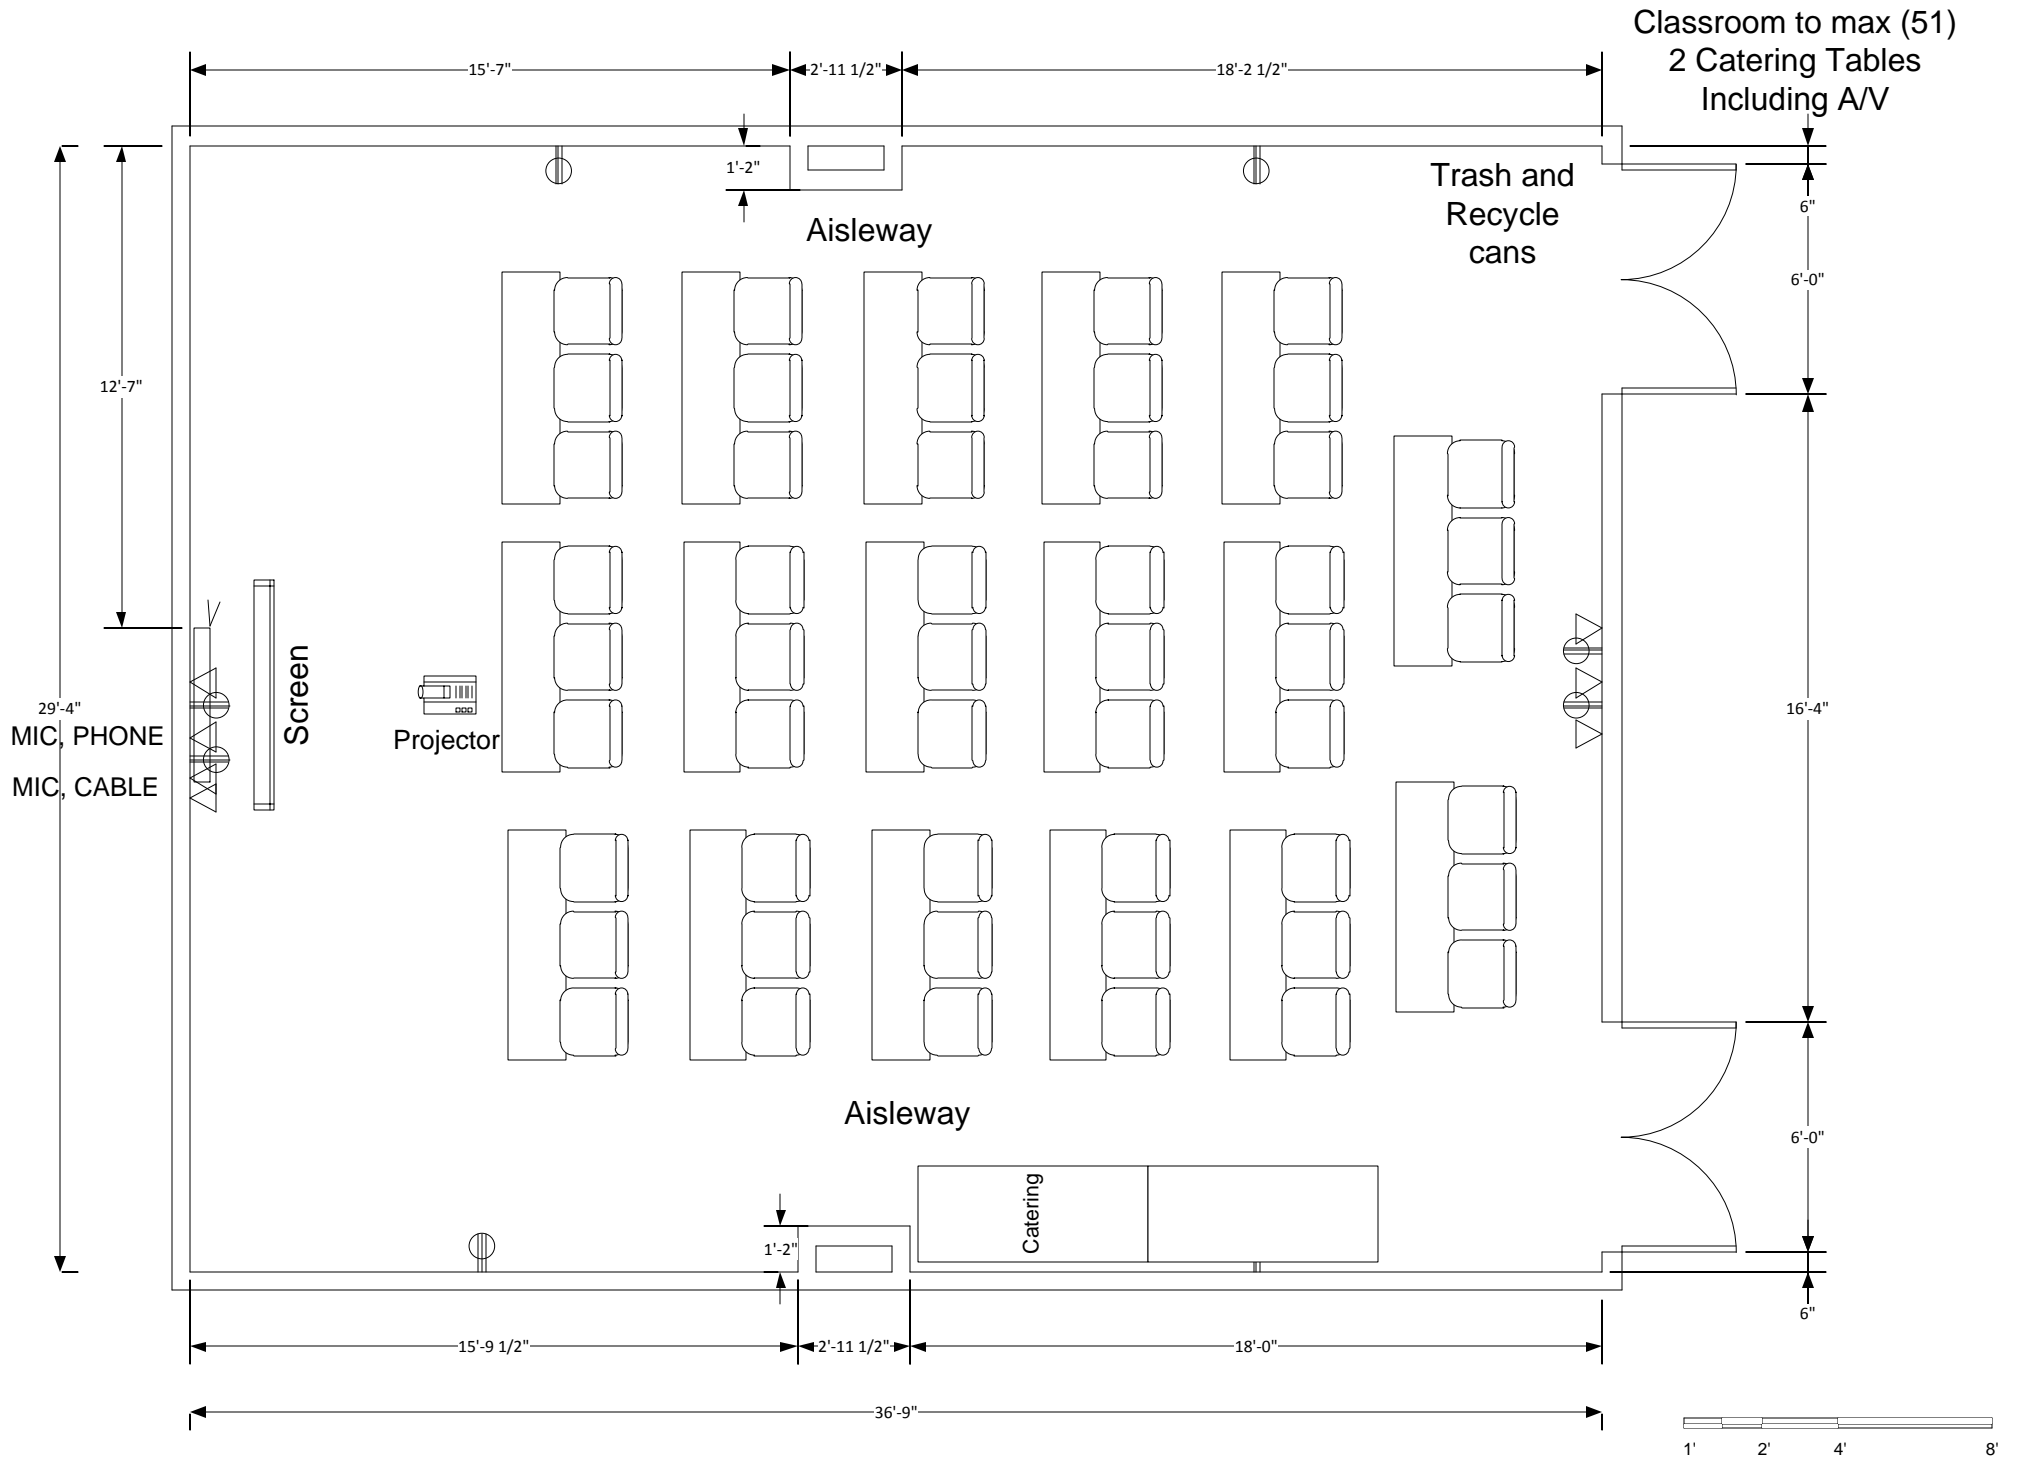

Marvin Center Room 302

Marvin Center Room 302

Classroom to max (45)
2 Catering Tables
2 Head Tables
Podium and A/V

Marvin Center Room 302