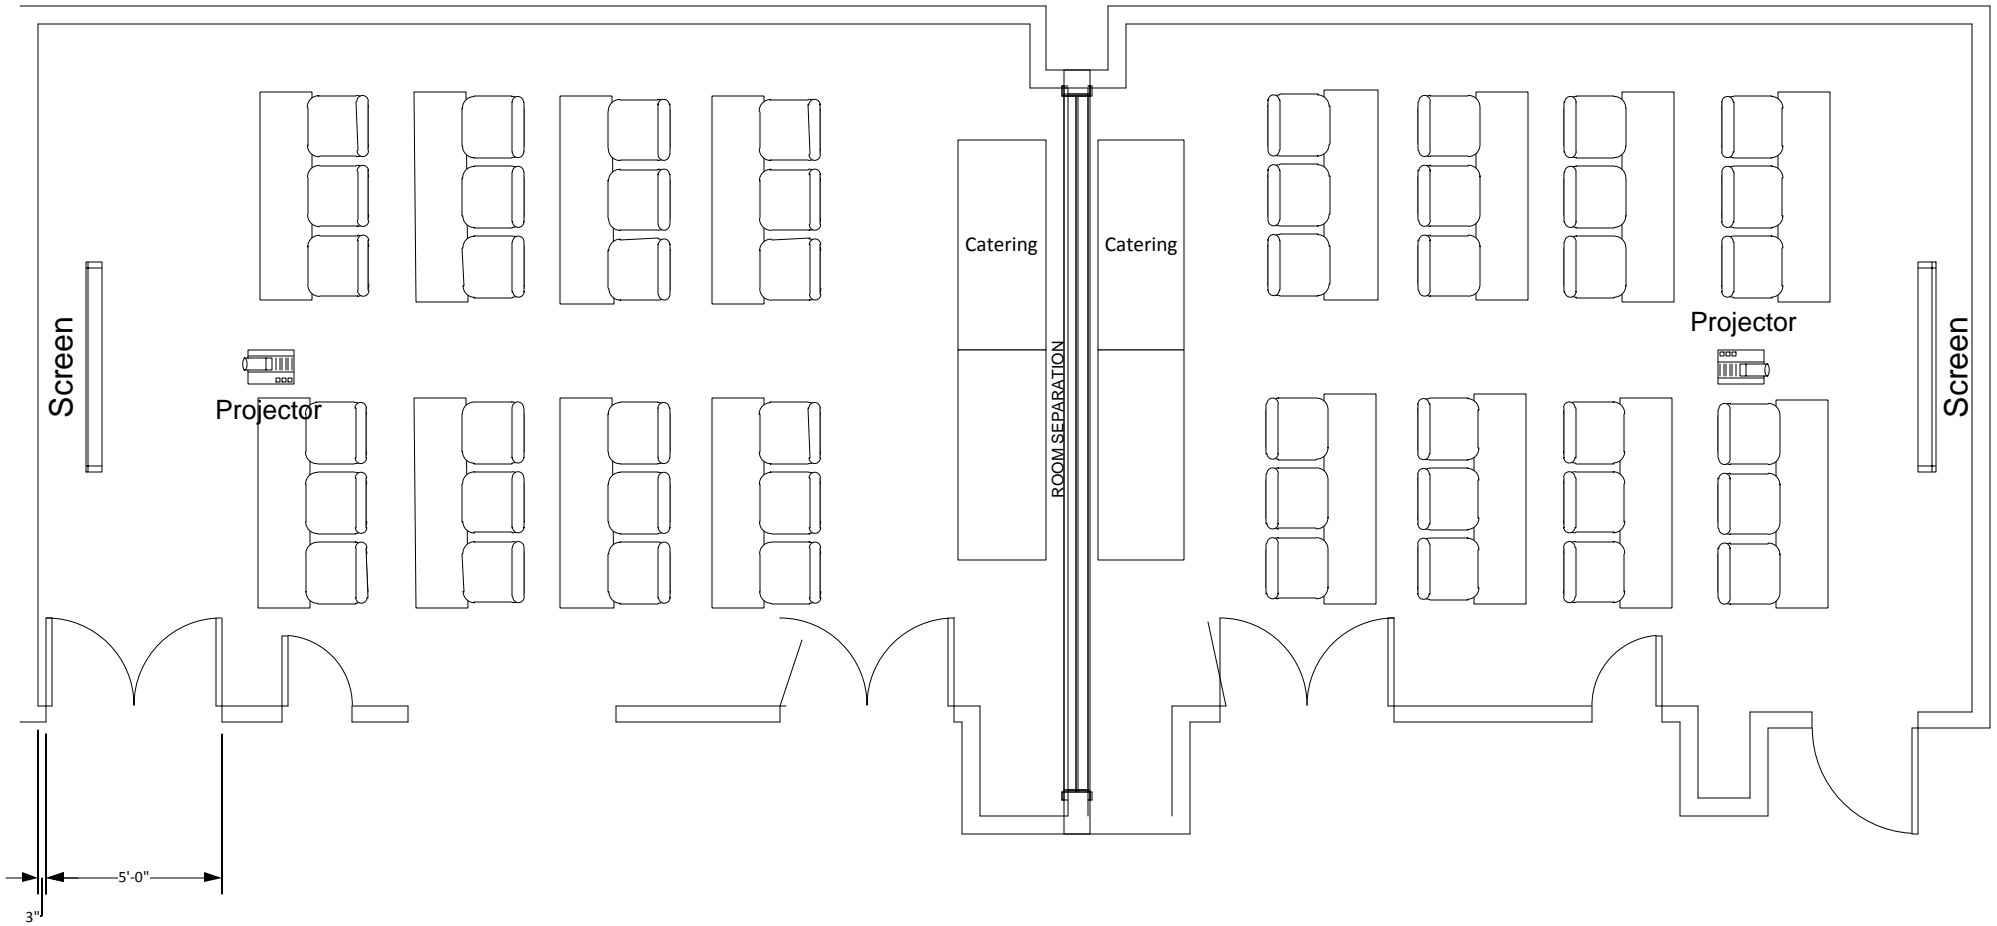

**Marvin Center  
Room 402 & 404**

Classroom to max (24)  
2 Catering Tables  
Including A/V

404

Classroom to max (24)  
2 Catering Tables  
Including A/V

402

**Marvin Center  
Room 402 & 404**

Classroom to max (18)  
2 Catering Tables  
Head Table  
Podium and A/V

404

Classroom to max (18)  
2 Catering Tables  
Head Table  
Podium and A/V

402

**Marvin Center  
Room 402 & 404**

Classroom to max (24)  
Head Table  
Podium and A/V

Classroom to max (18)  
Head Table  
Podium and A/V