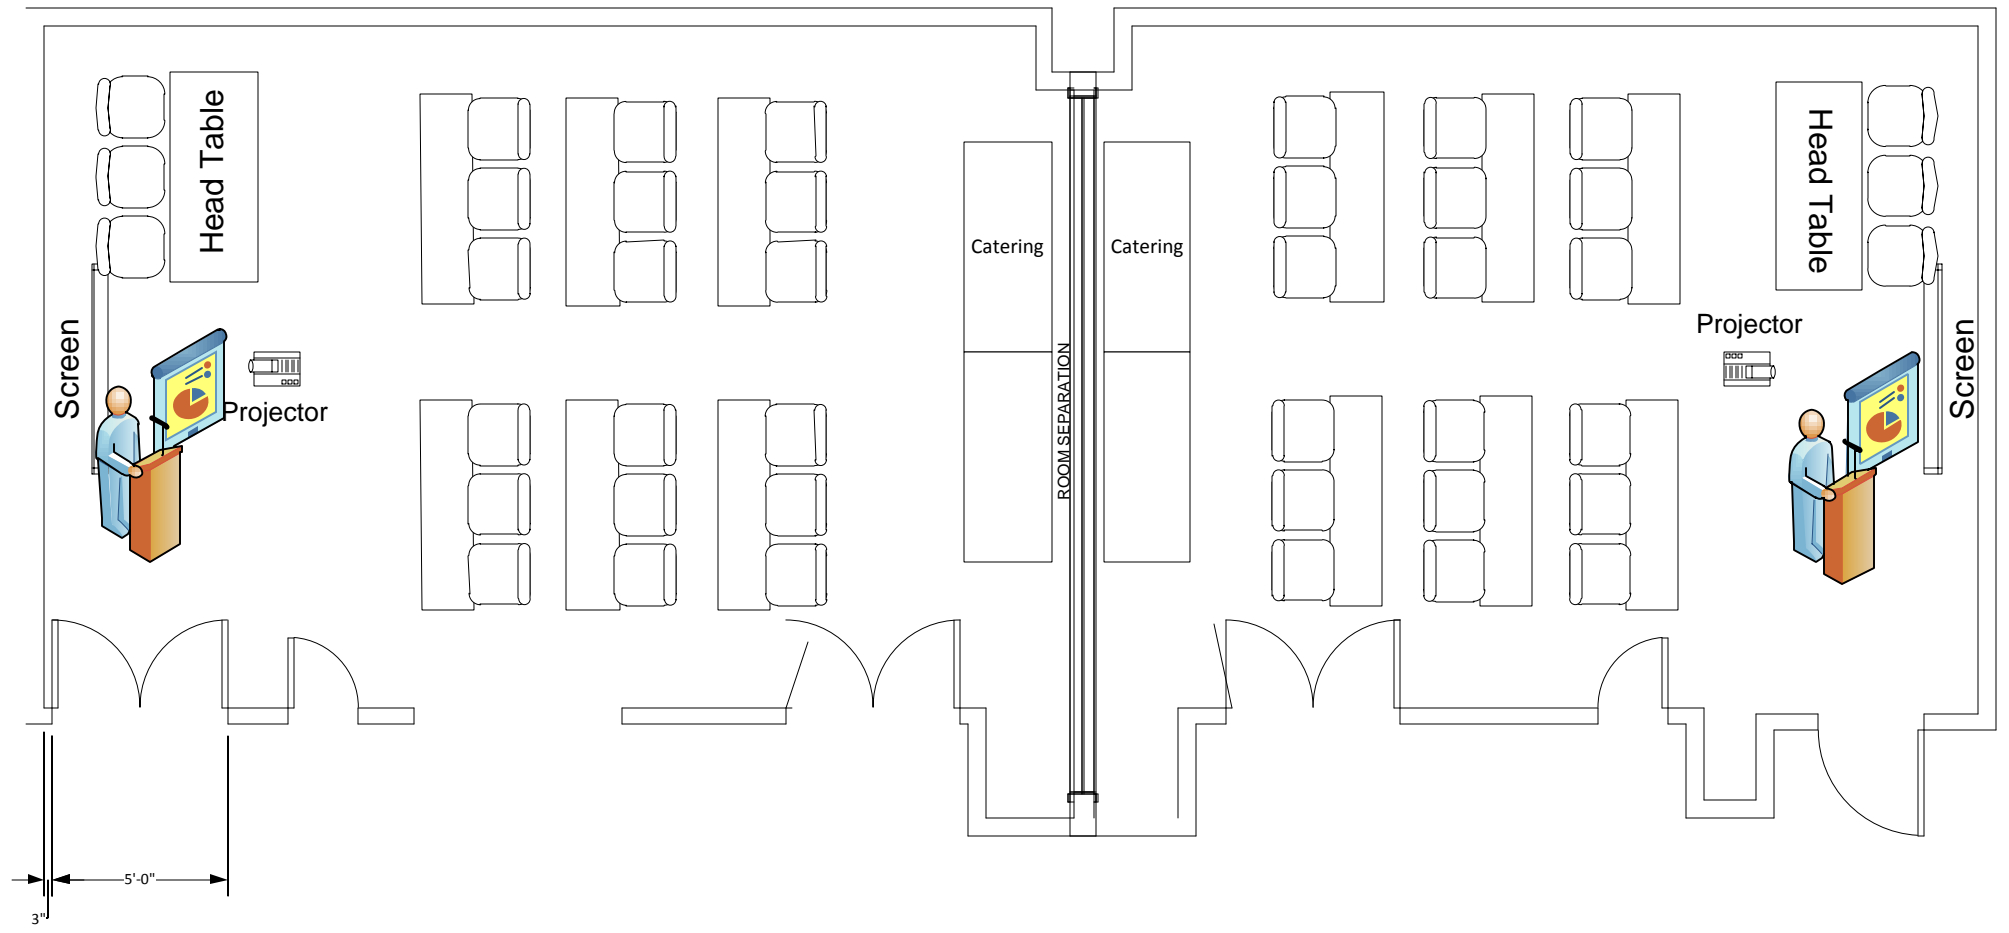

**Marvin Center  
Room 402 & 404**

Classroom to max (24)  
2 Catering Tables  
Including A/V

404

Classroom to max (24)  
2 Catering Tables  
Including A/V

402

**Marvin Center  
Room 402 & 404**

Classroom to max (18)  
2 Catering Tables  
Head Table  
Podium and A/V

404

Classroom to max (18)  
2 Catering Tables  
Head Table  
Podium and A/V

402

**Marvin Center  
Room 402 & 404**

Classroom to max (24)  
Head Table  
Podium and A/V

Classroom to max (18)  
Head Table  
Podium and A/V