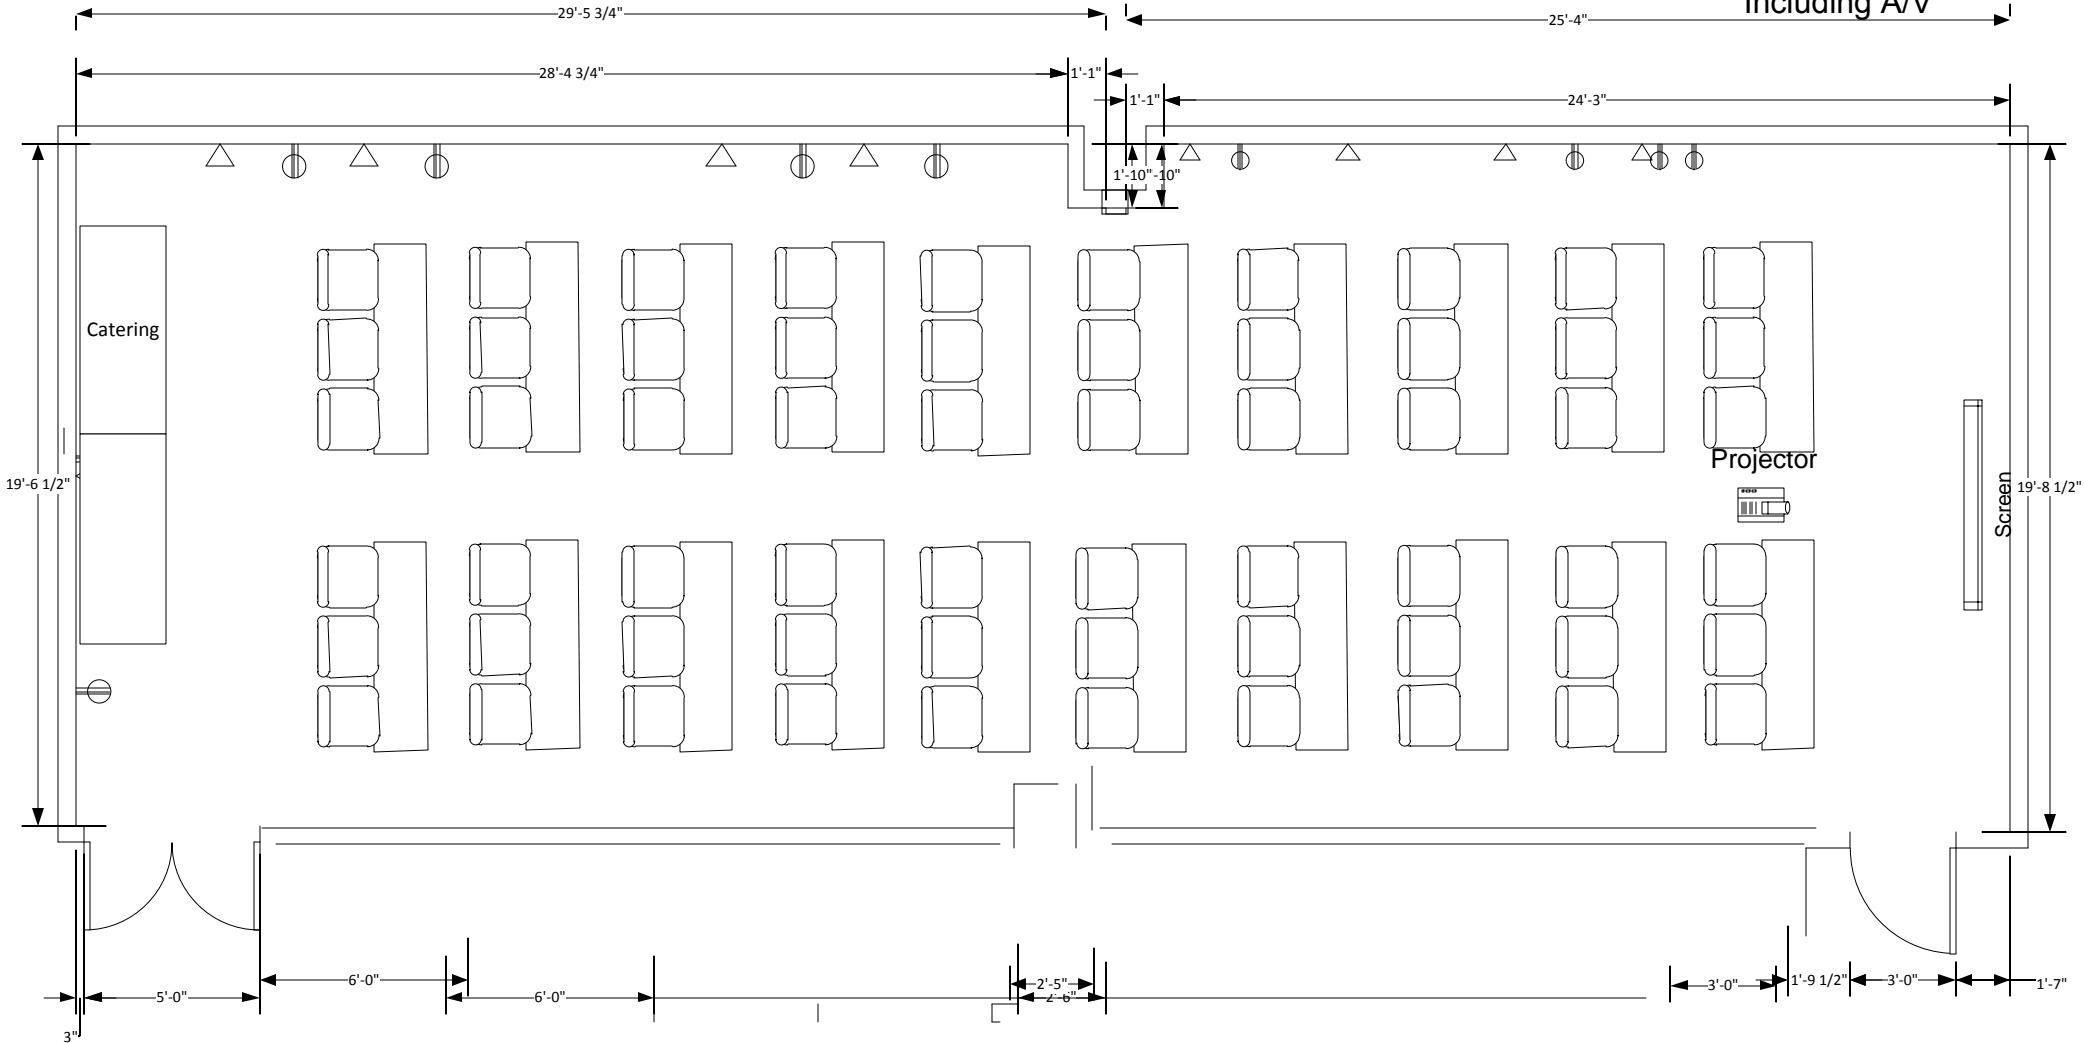

Marvin Center Room 407

Classroom to max (60)
2 Catering Tables
Including A/V

Marvin Center Room 407

Classroom to max (54)
2 Catering Tables
Head Table
Podium and A/V

Marvin Center Room 407

Classroom to max (57)
Head Table
Podium and A/V