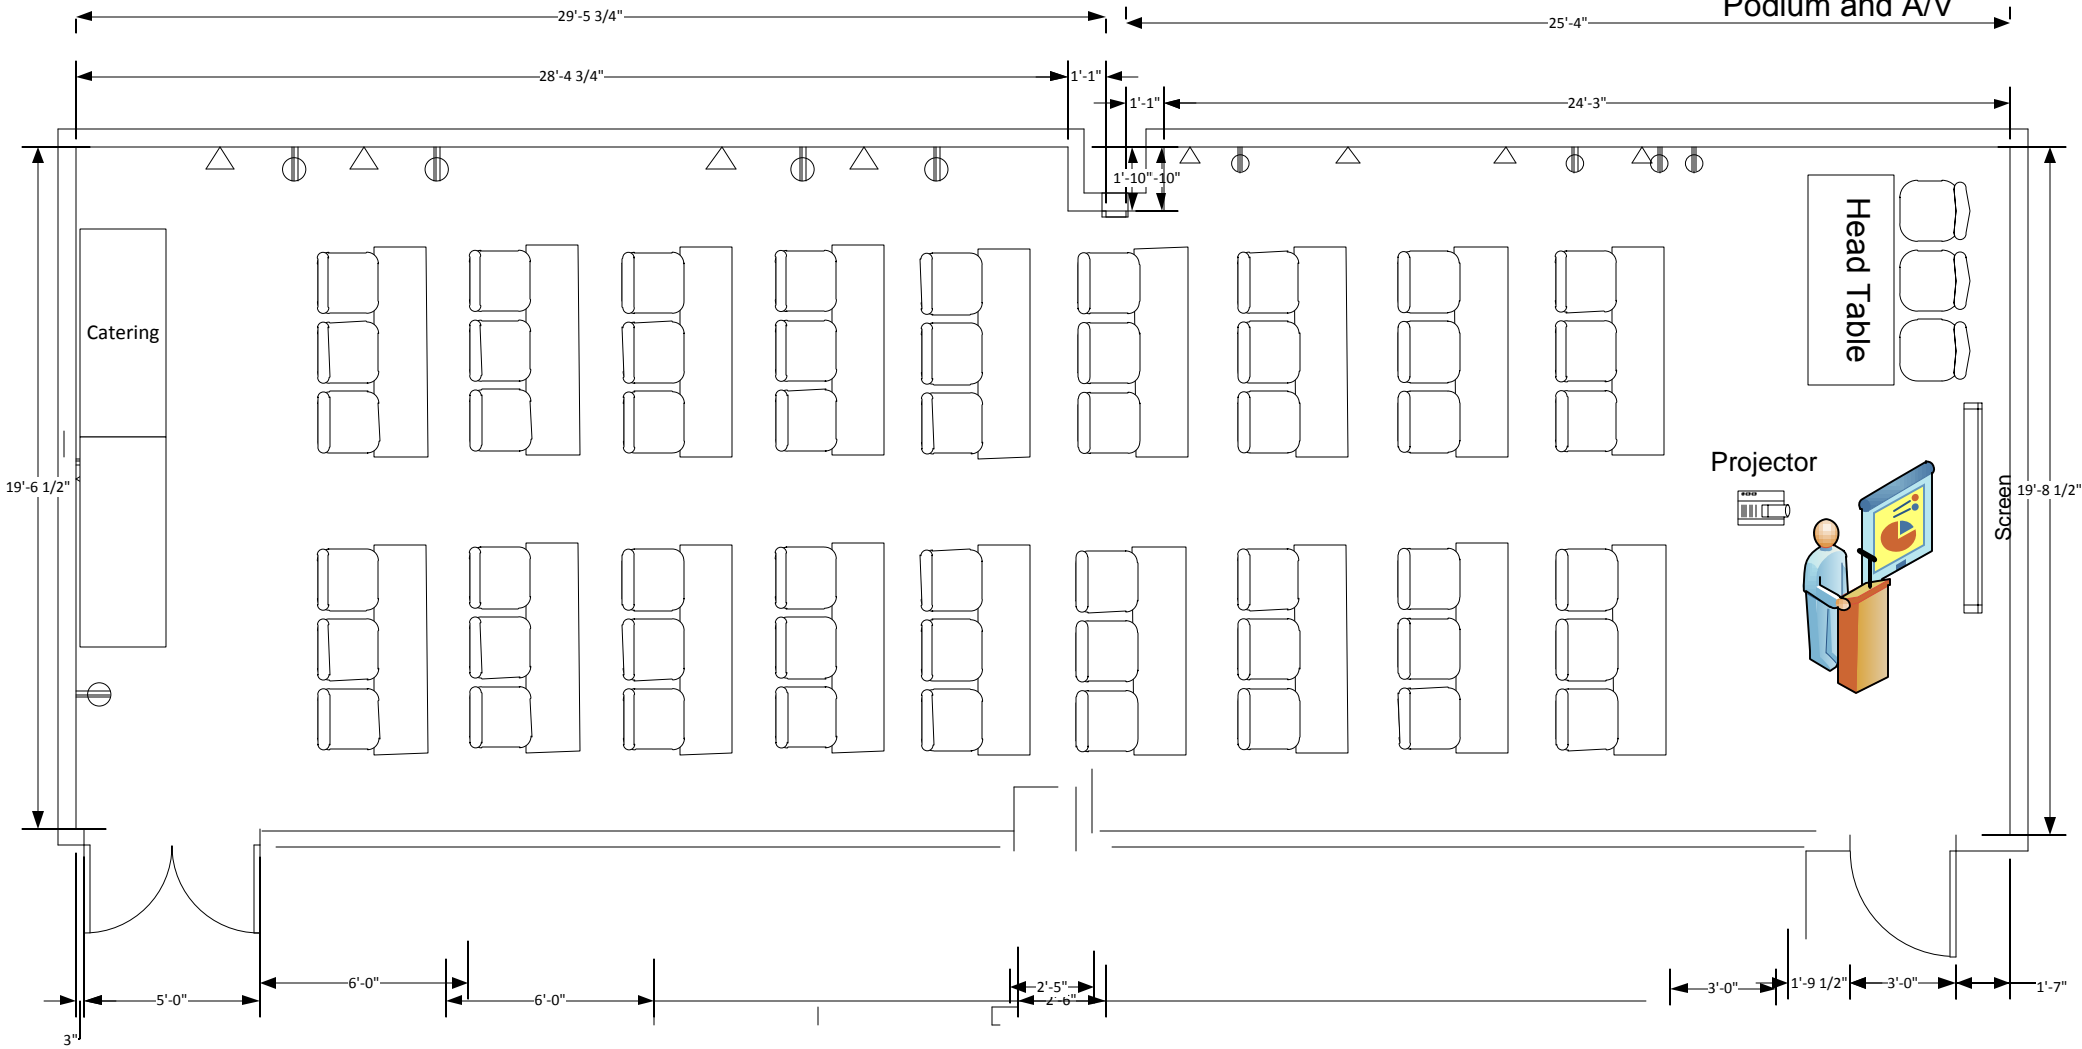

Marvin Center Room 407

Classroom to max (60)
2 Catering Tables
Including A/V

Marvin Center Room 407

Classroom to max (54)
2 Catering Tables
Head Table
Podium and A/V

Marvin Center Room 407

Classroom to max (57)
Head Table
Podium and A/V