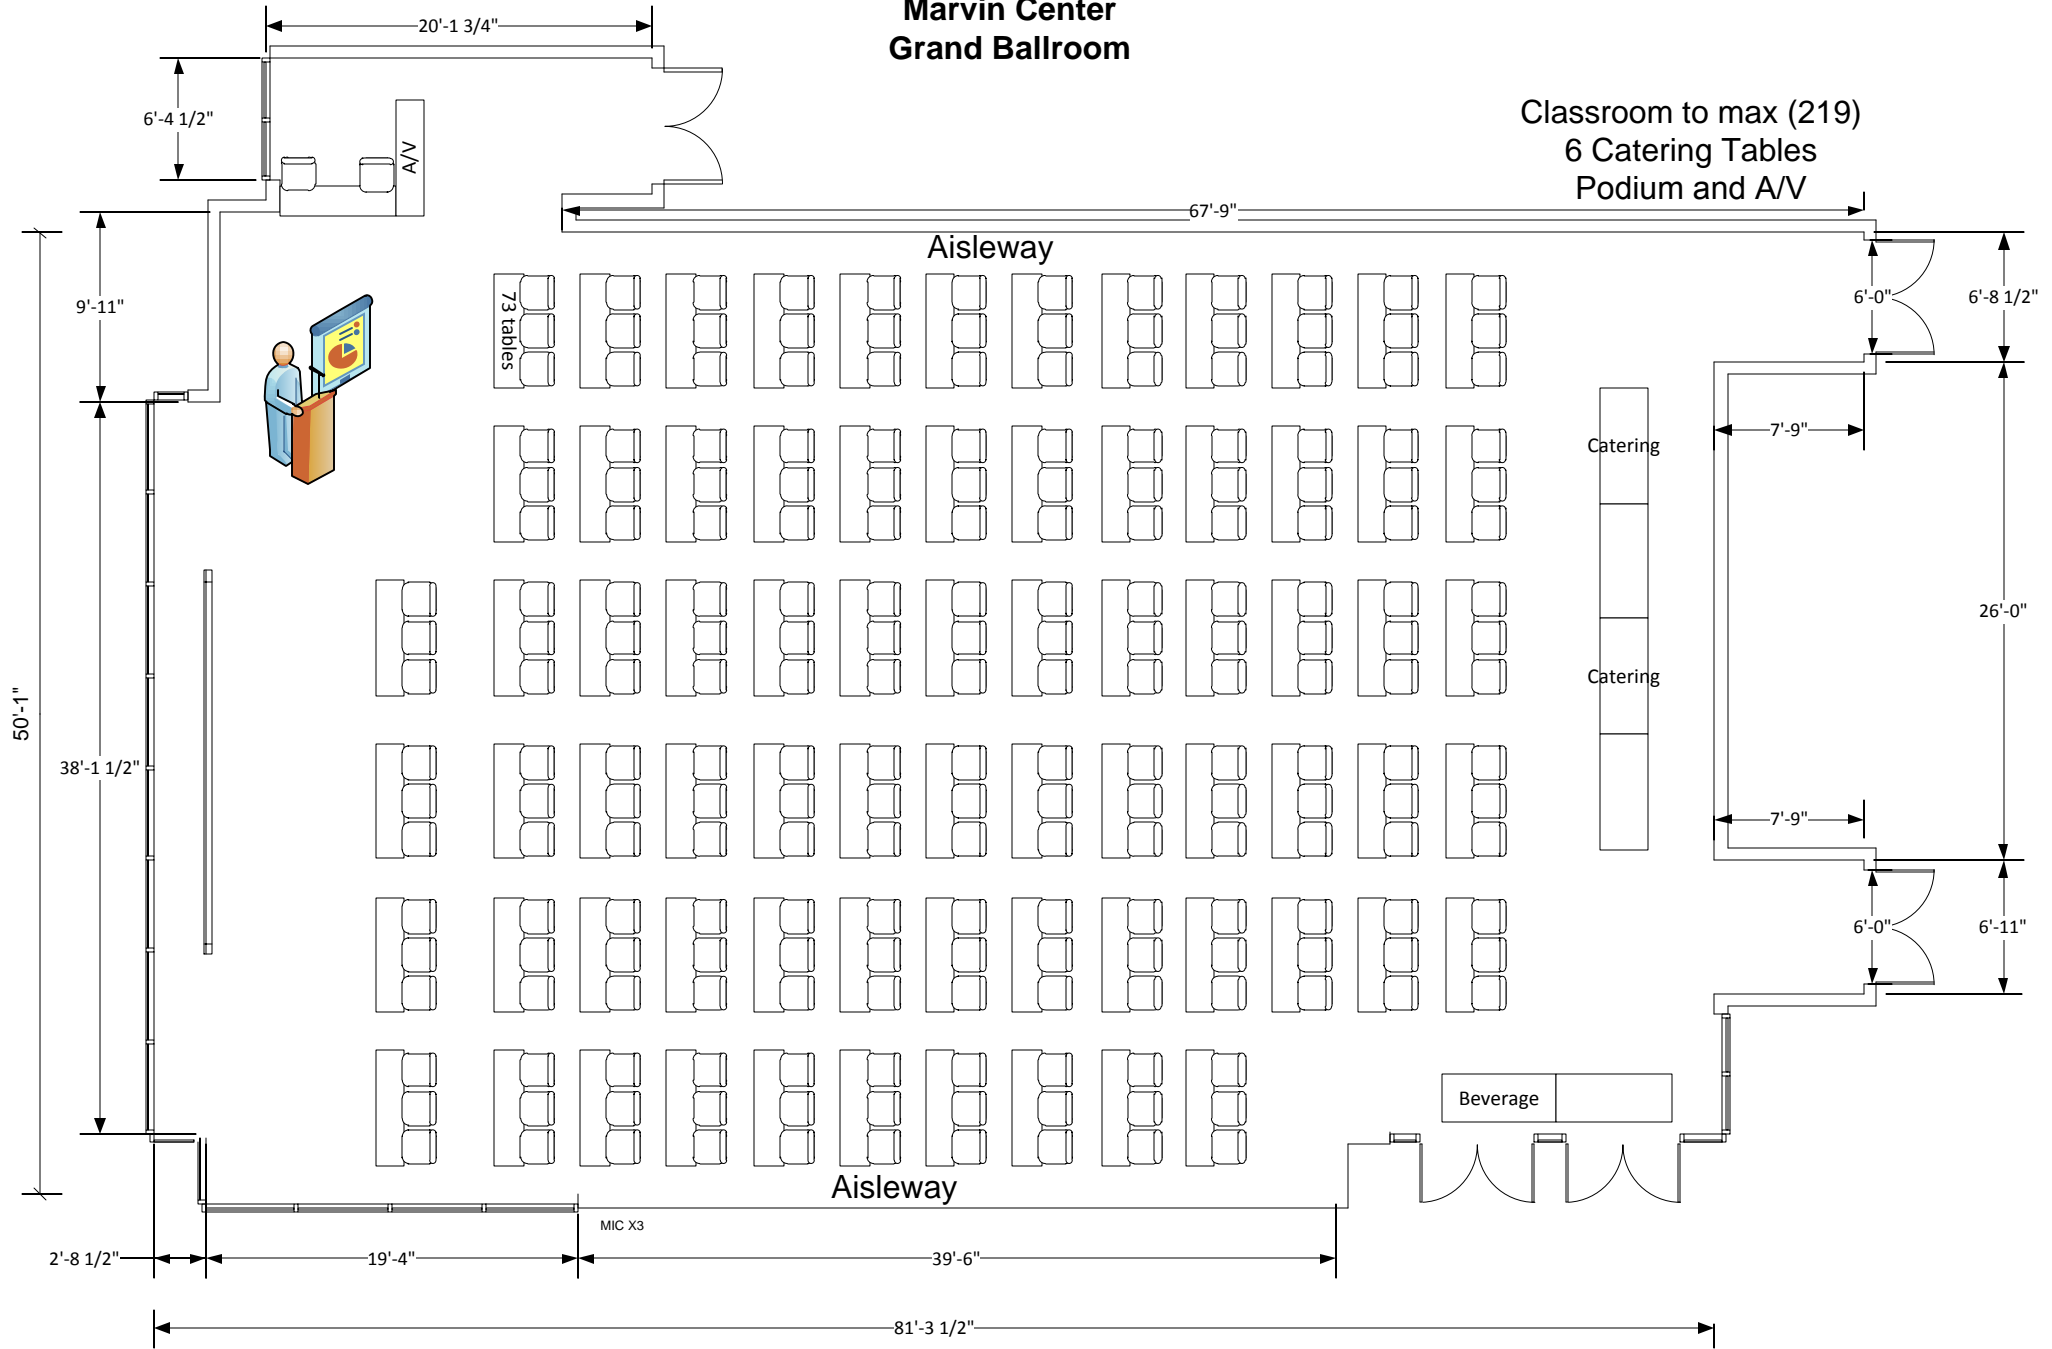

Marvin Center Grand Ballroom

**Marvin Center
Grand Ballroom**

**Classroom to max (183)
6 Catering Tables
4 Head Tables
Podium and A/V**

Marvin Center Grand Ballroom

Classroom to max (192)
4 Head Tables
Podium and A/V

Aisleway

Aisleway

Riser

Head Table

Head Table

6
person
tables

Up

Down

MIC X3

6'-4 1/2"

20'-1 3/4"

9'-11"

38'-1 1/2"

2'-8 1/2"

19'-4"

39'-6"

6'-11"