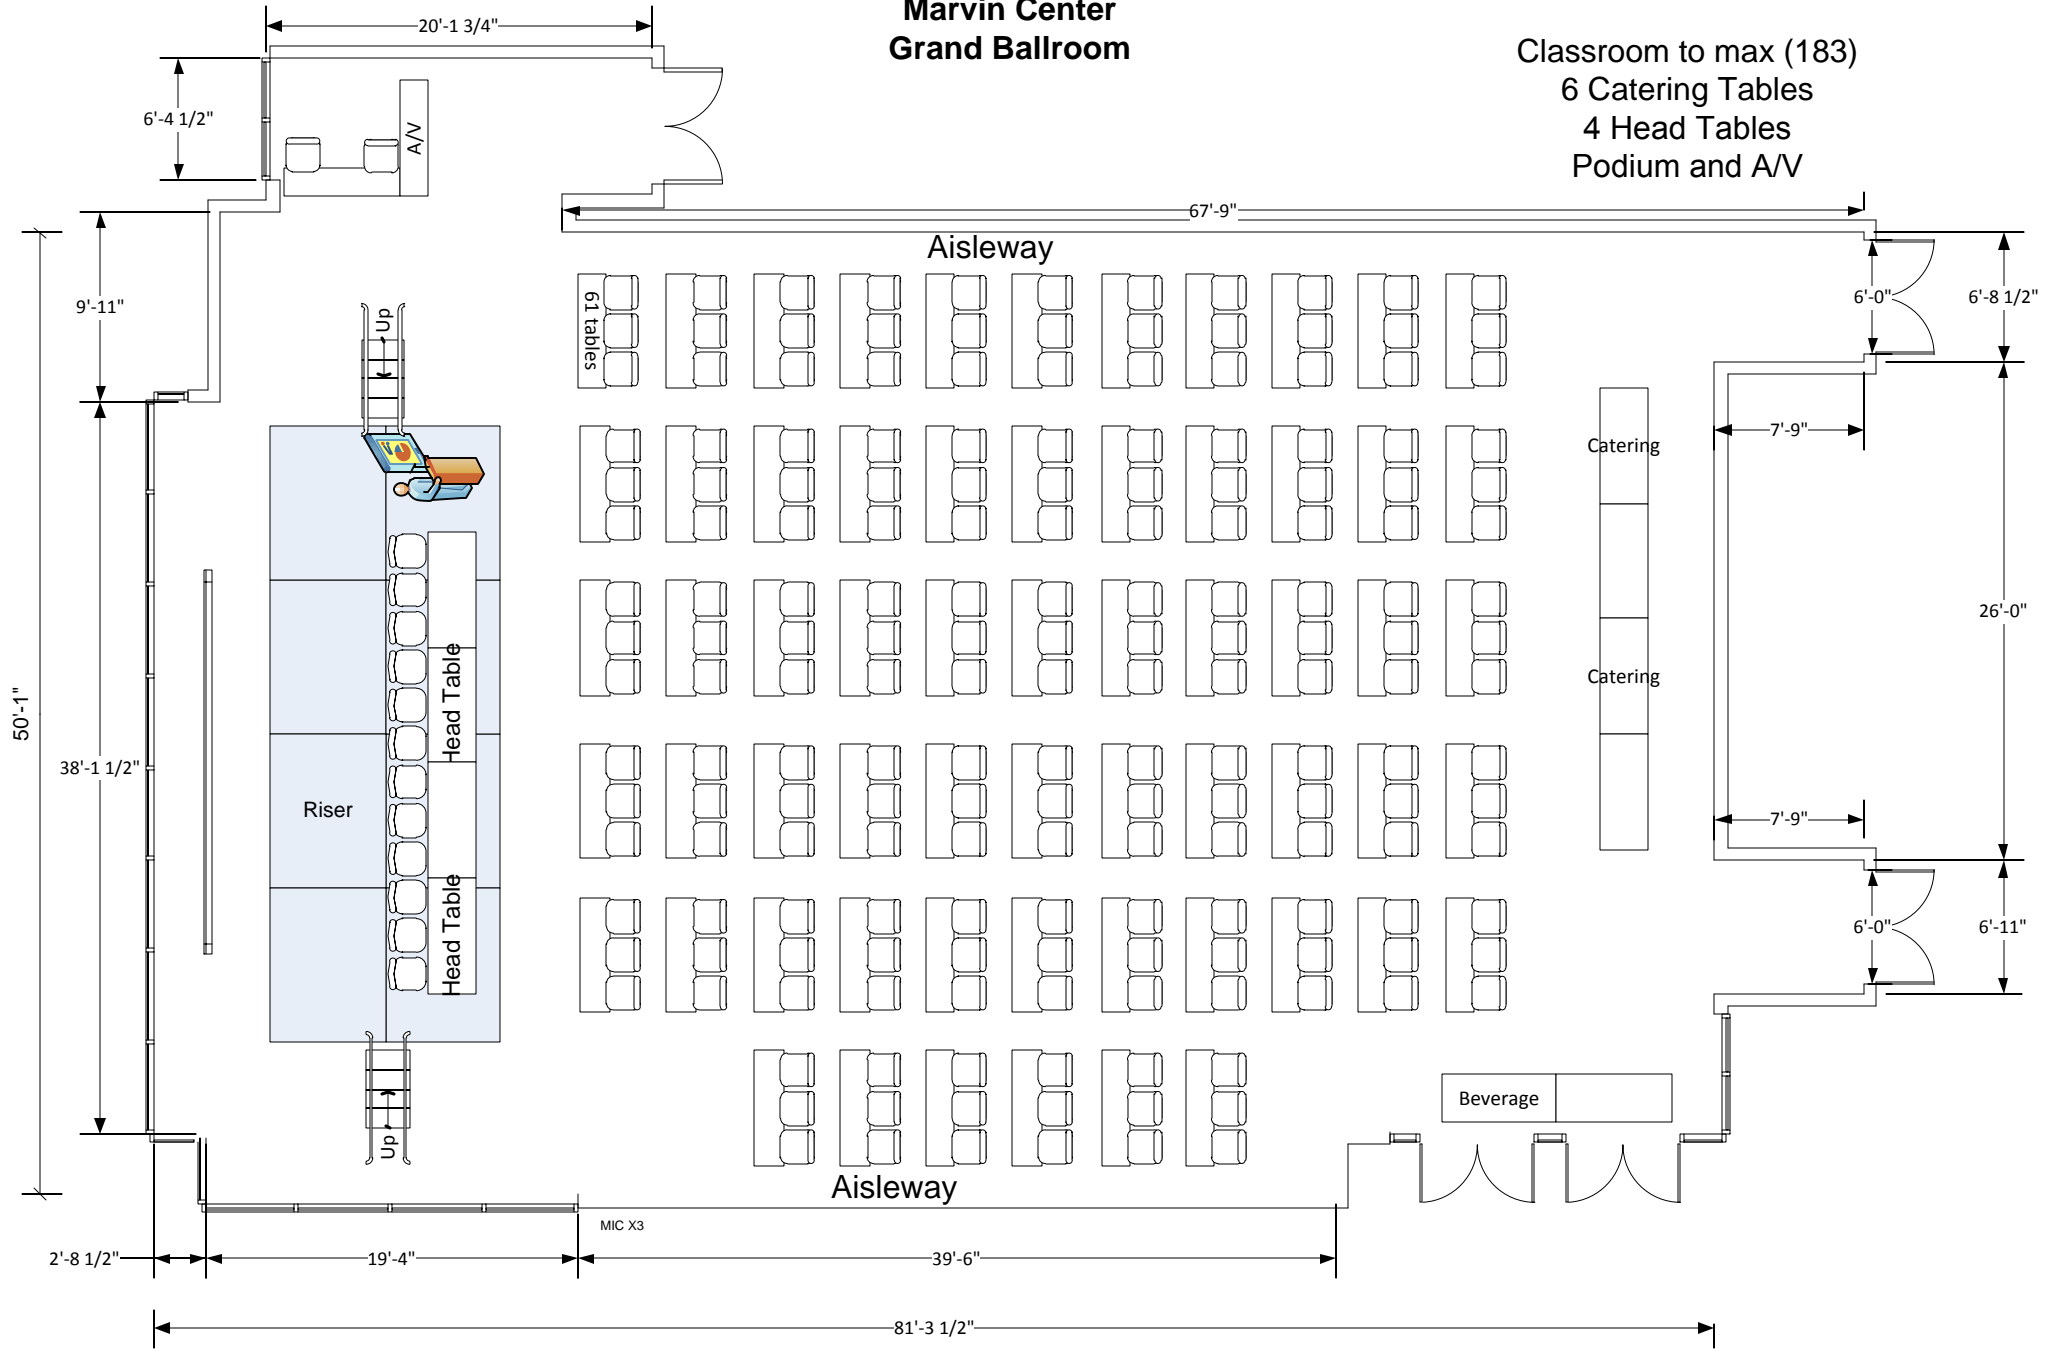

Marvin Center Grand Ballroom

**Marvin Center
Grand Ballroom**

**Classroom to max (183)
6 Catering Tables
4 Head Tables
Podium and A/V**

Marvin Center Grand Ballroom

Classroom to max (192)
4 Head Tables
Podium and A/V

Aisleway

Aisleway

Riser

Head Table

Head Table

6
person
tables

Up

Down

MIC X3

6'-4 1/2"

20'-1 3/4"

9'-11"

38'-1 1/2"

2'-8 1/2"

19'-4"

39'-6"

6'-11"