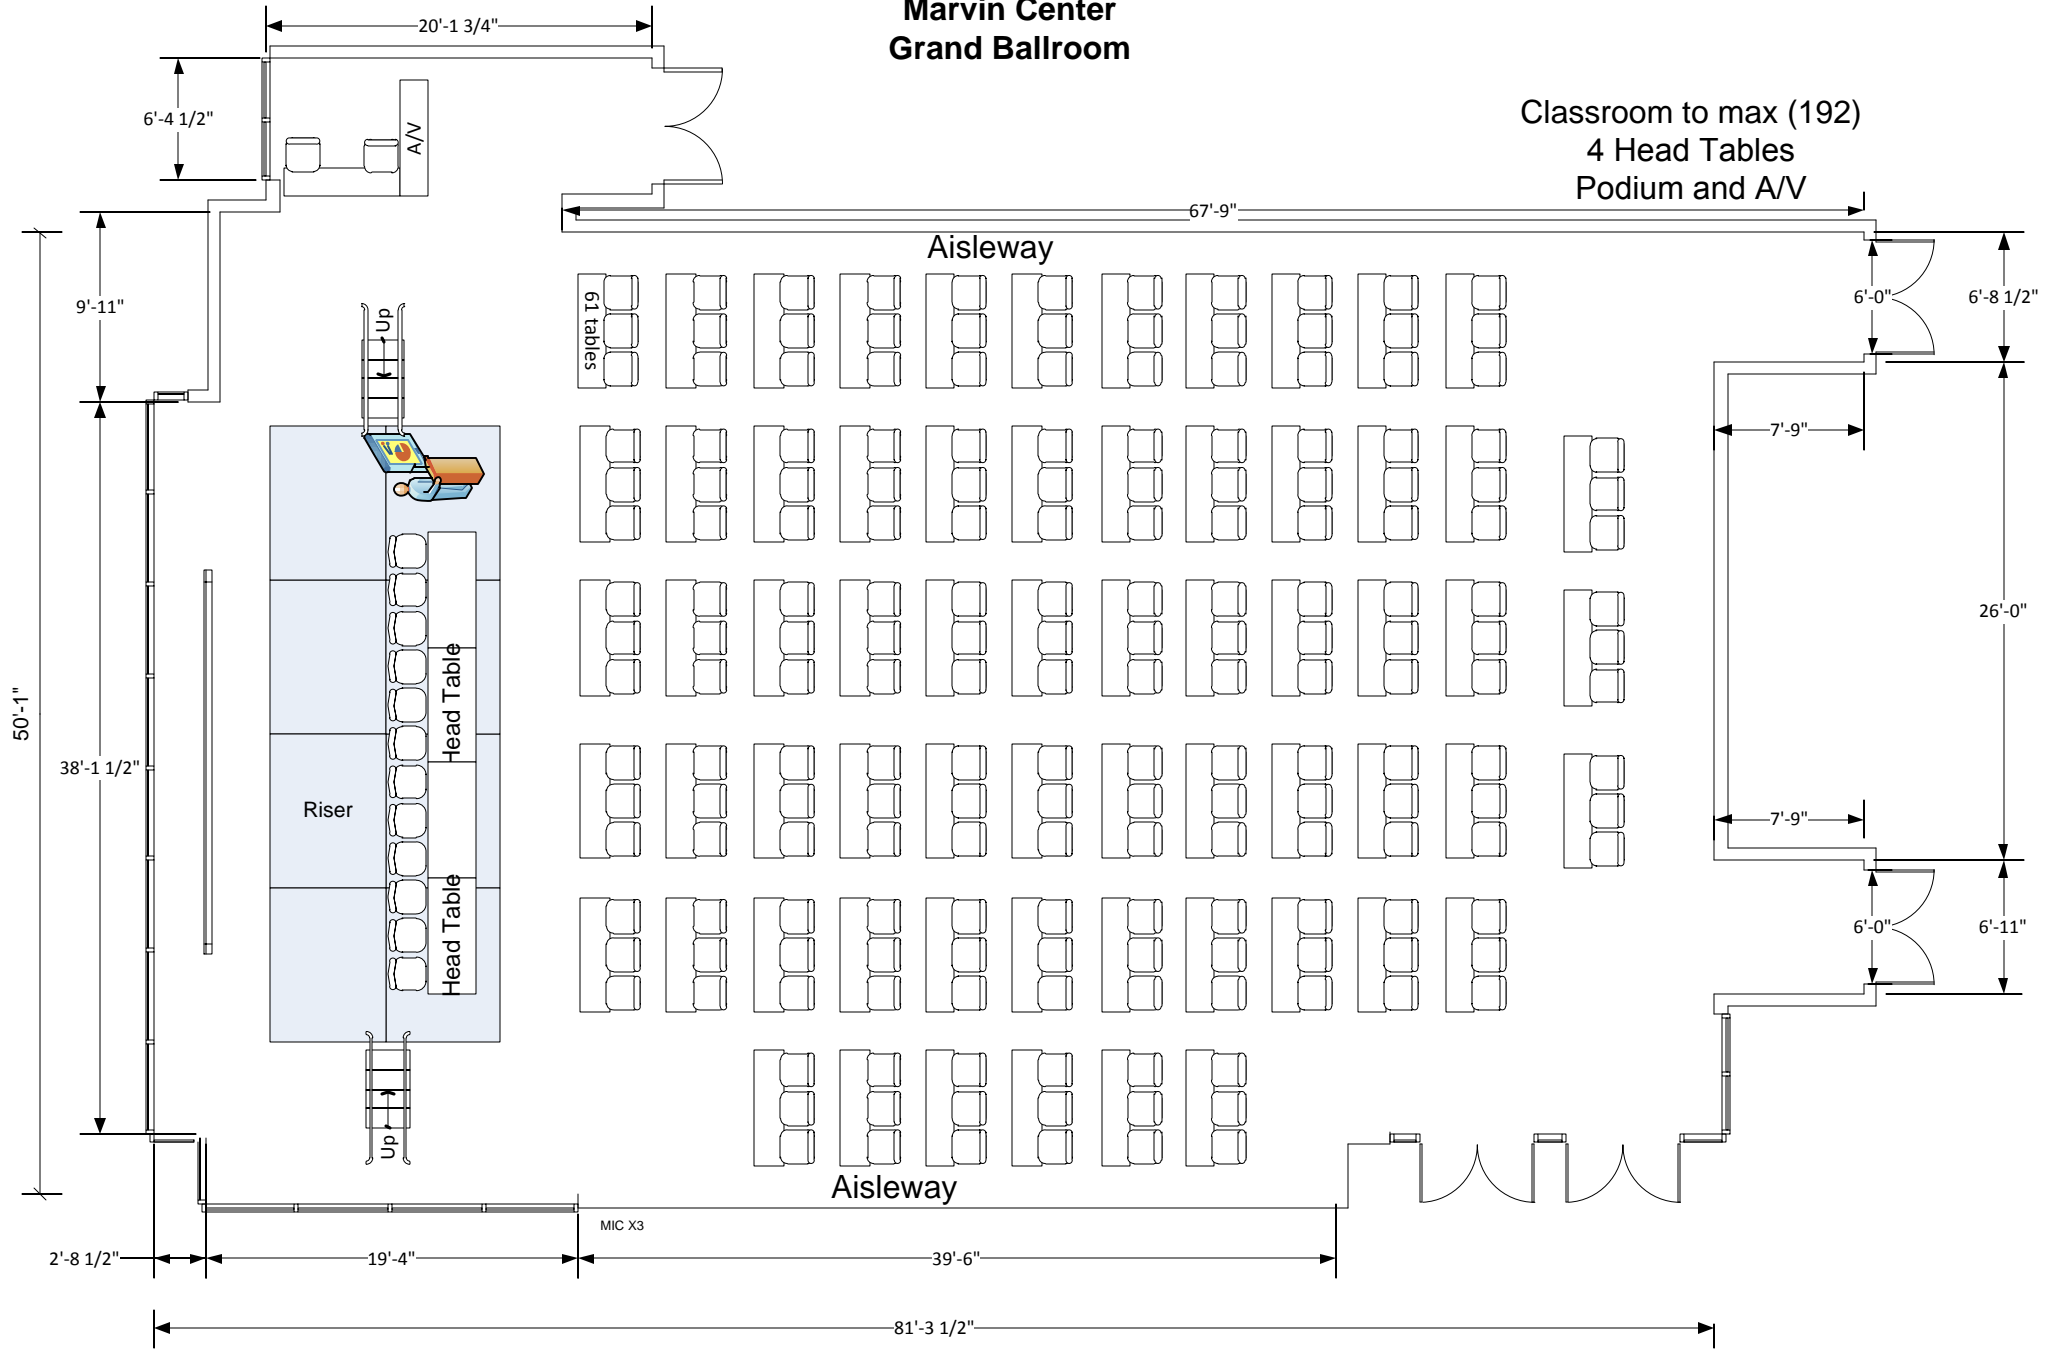

Marvin Center Grand Ballroom

**Marvin Center
Grand Ballroom**

**Classroom to max (183)
6 Catering Tables
4 Head Tables
Podium and A/V**

Marvin Center Grand Ballroom

Classroom to max (192)
4 Head Tables
Podium and A/V

Aisleway

Aisleway

Riser

Head Table

Head Table

6
person
tables

Up

Down

MIC X3

6'-4 1/2"

20'-1 3/4"

9'-11"

38'-1 1/2"

2'-8 1/2"

19'-4"

39'-6"

6'-11"