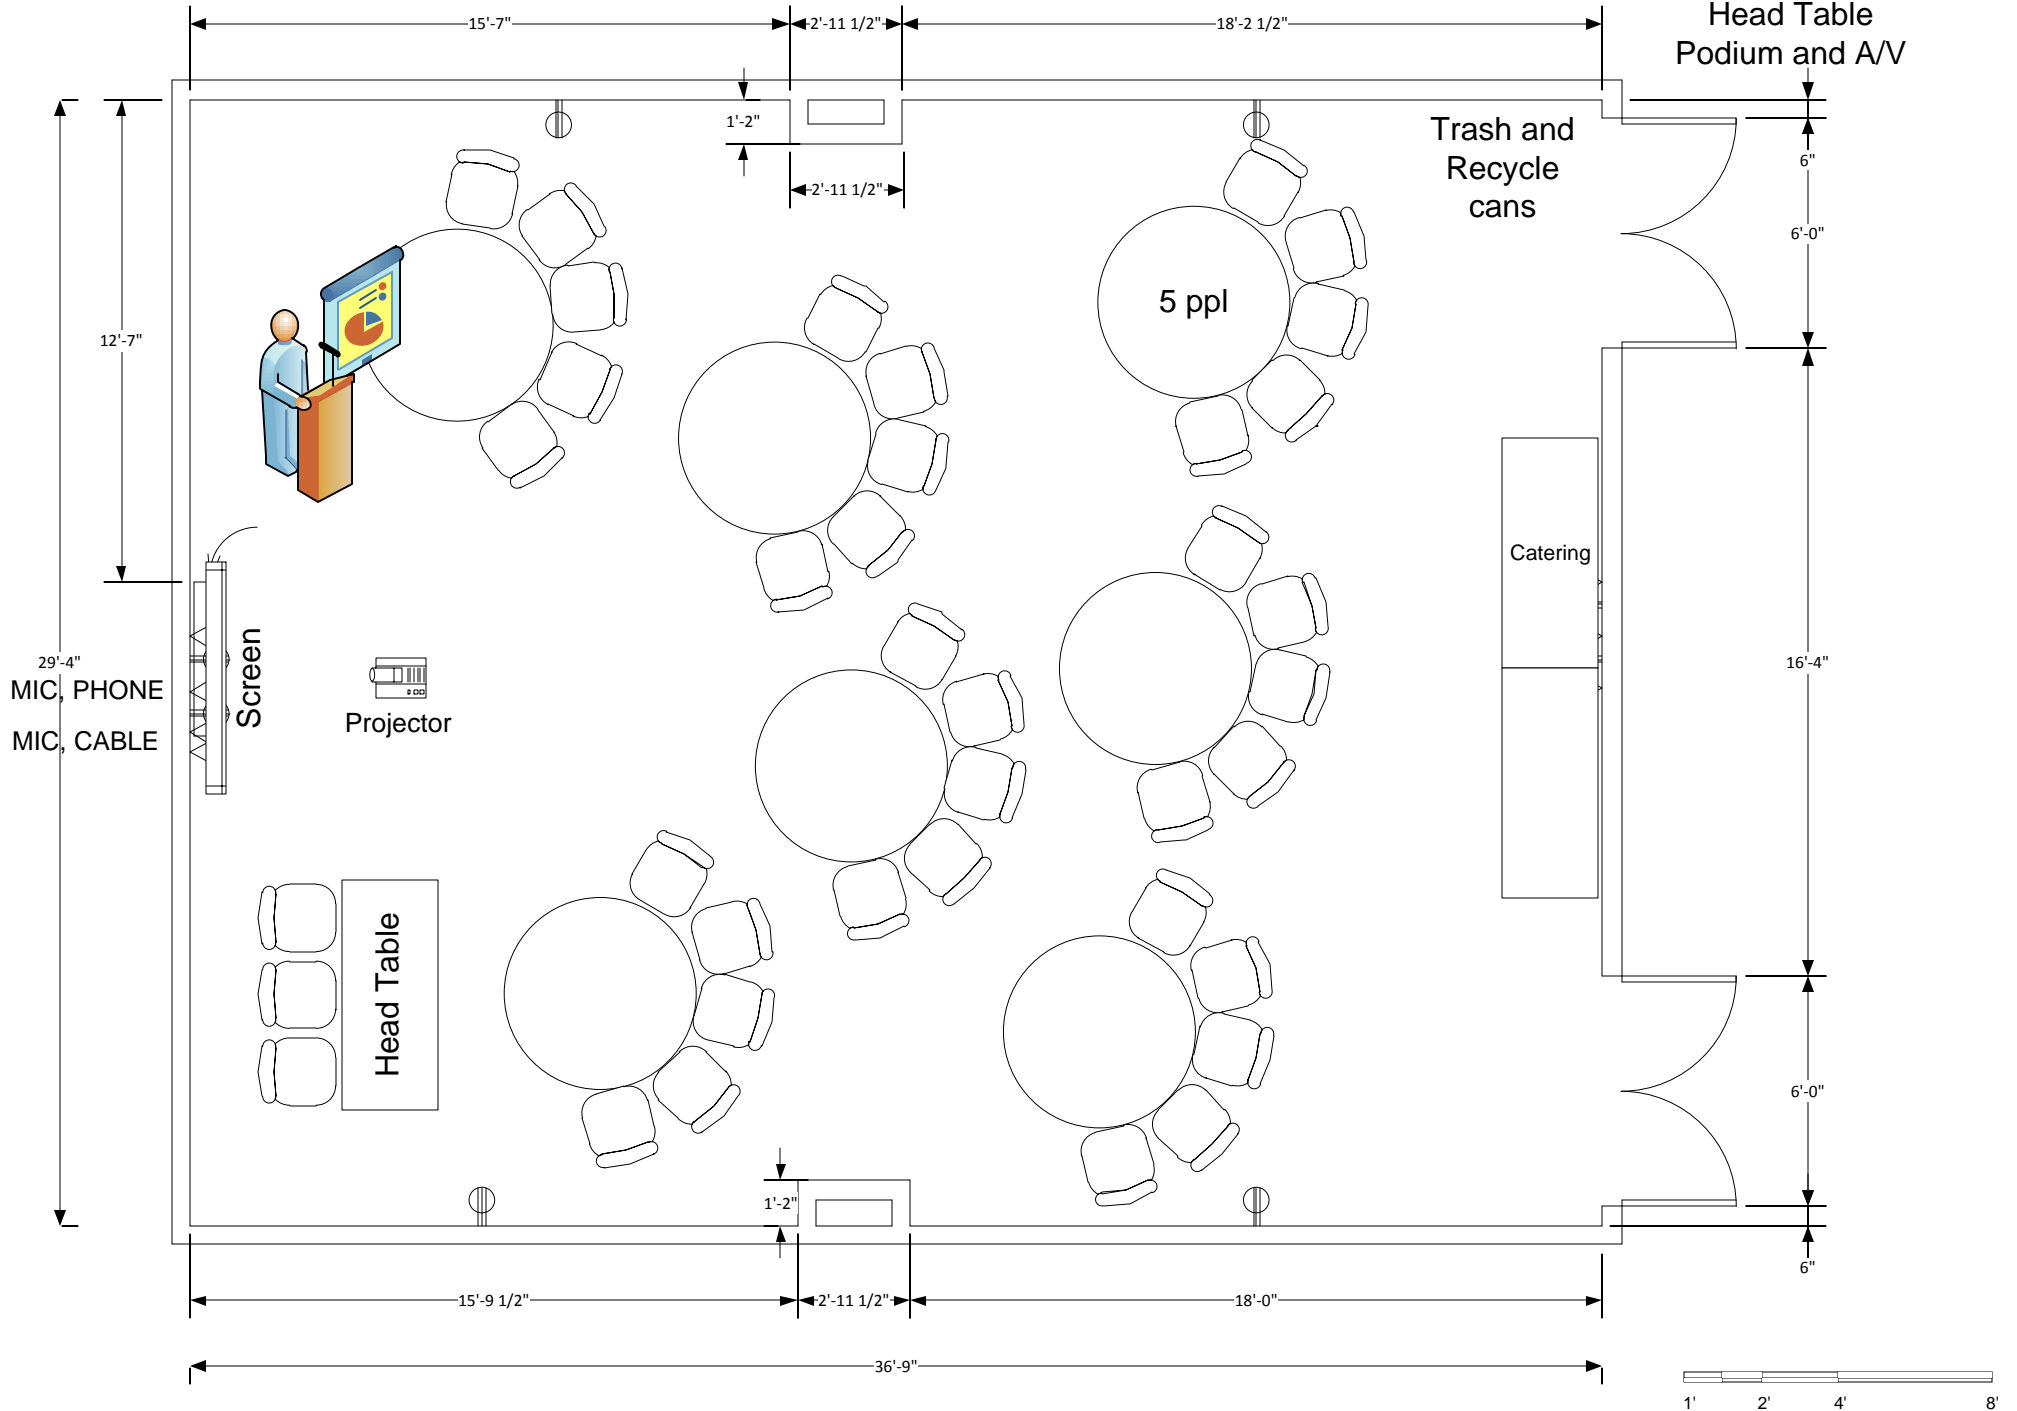

# Marvin Center Room 301

Crescent to max (35)  
2 Catering Tables  
Head Table  
Podium and A/V

# Marvin Center Room 301

Crescent to max (35)  
2 Catering Tables  
Podium and A/V