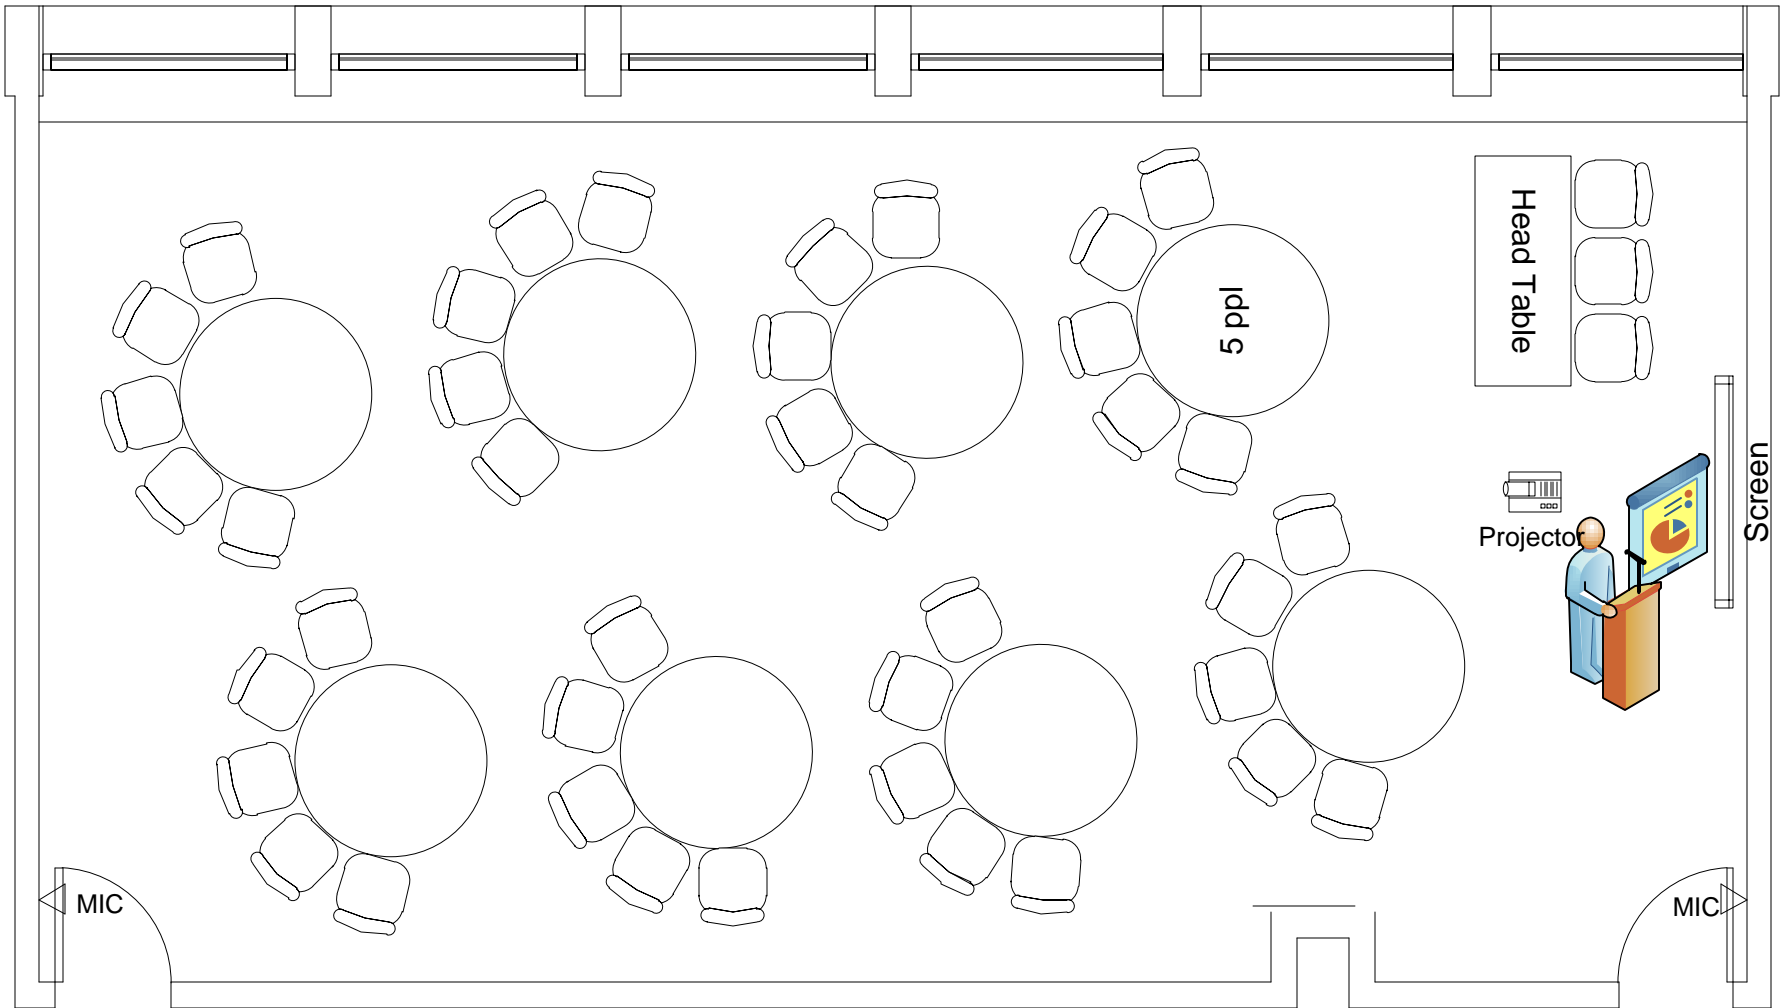

# Marvin Center Room 310

Crescent to max (30)  
3 Catering Tables  
Head Table  
Podium and A/V

# Marvin Center Room 310

Crescent to max (40)  
Head Table  
Podium and A/V

**Marvin Center  
Room 310**

Crescent to max (35)  
3 Catering Tables