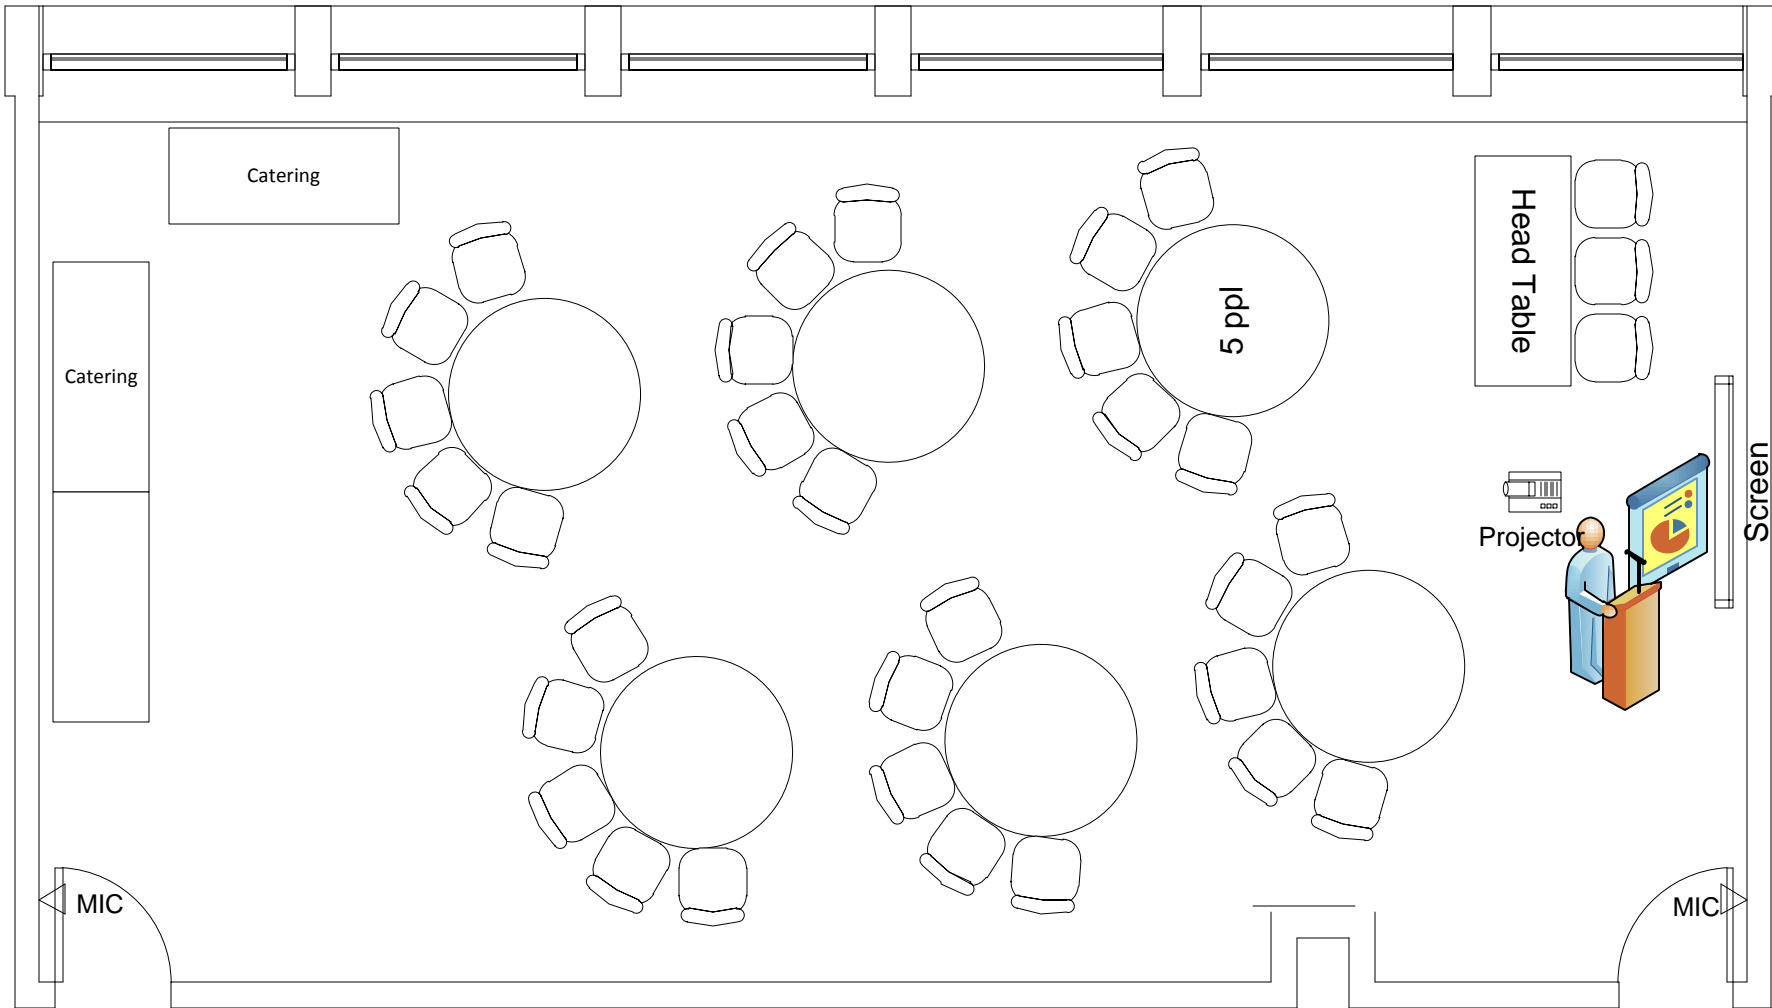

# Marvin Center Room 310

Crescent to max (30)  
3 Catering Tables  
Head Table  
Podium and A/V

# Marvin Center Room 310

Crescent to max (40)  
Head Table  
Podium and A/V

**Marvin Center  
Room 310**

Crescent to max (35)  
3 Catering Tables