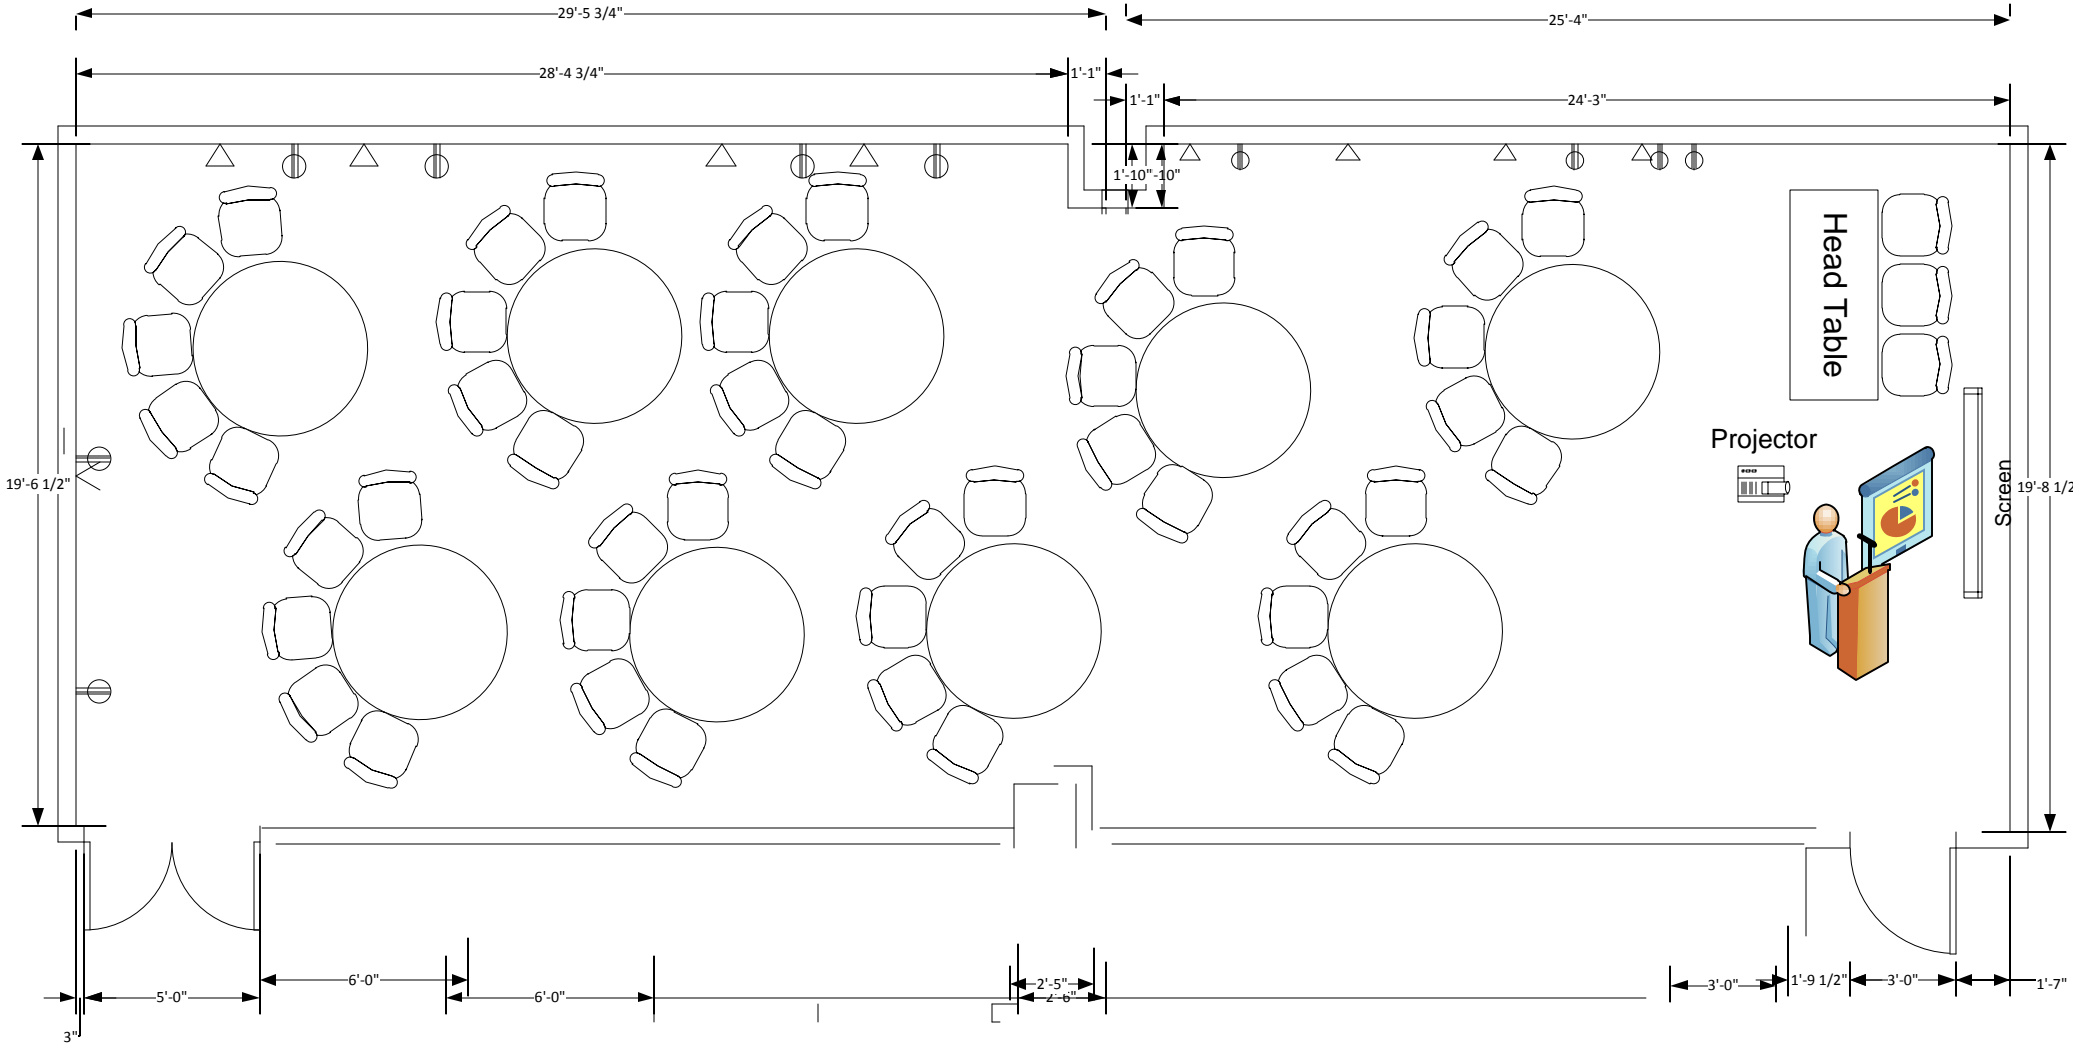

# Marvin Center Room 407

Crescent to max (35)  
3 Catering Tables  
Head Table  
Podium and A/V

# Marvin Center Room 407

Crescent to max (45)  
Head Table  
Podium and A/V

# Marvin Center Room 407

Crescent to max (50)  
2 Catering Tables