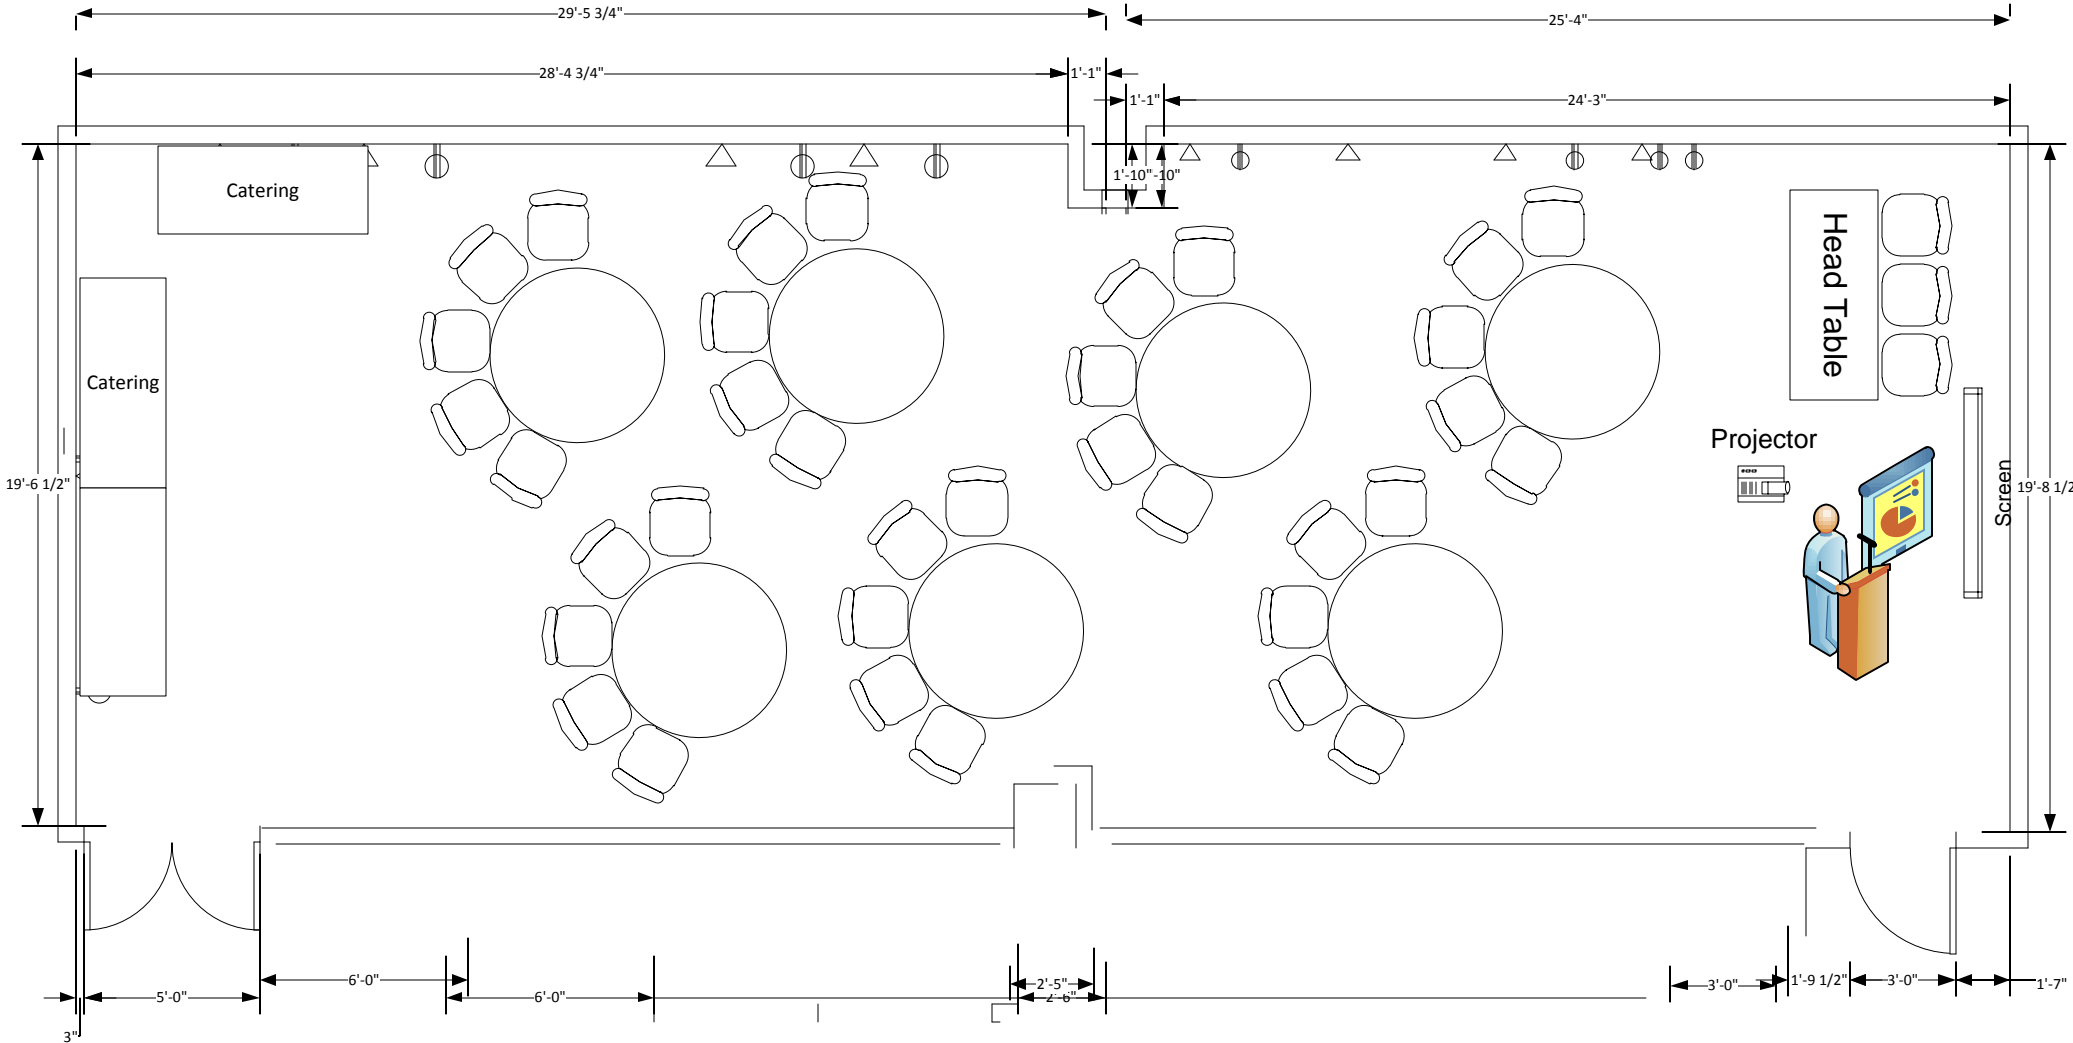

# Marvin Center Room 407

Crescent to max (35)  
3 Catering Tables  
Head Table  
Podium and A/V

# Marvin Center Room 407

Crescent to max (45)  
Head Table  
Podium and A/V

# Marvin Center Room 407

Crescent to max (50)  
2 Catering Tables