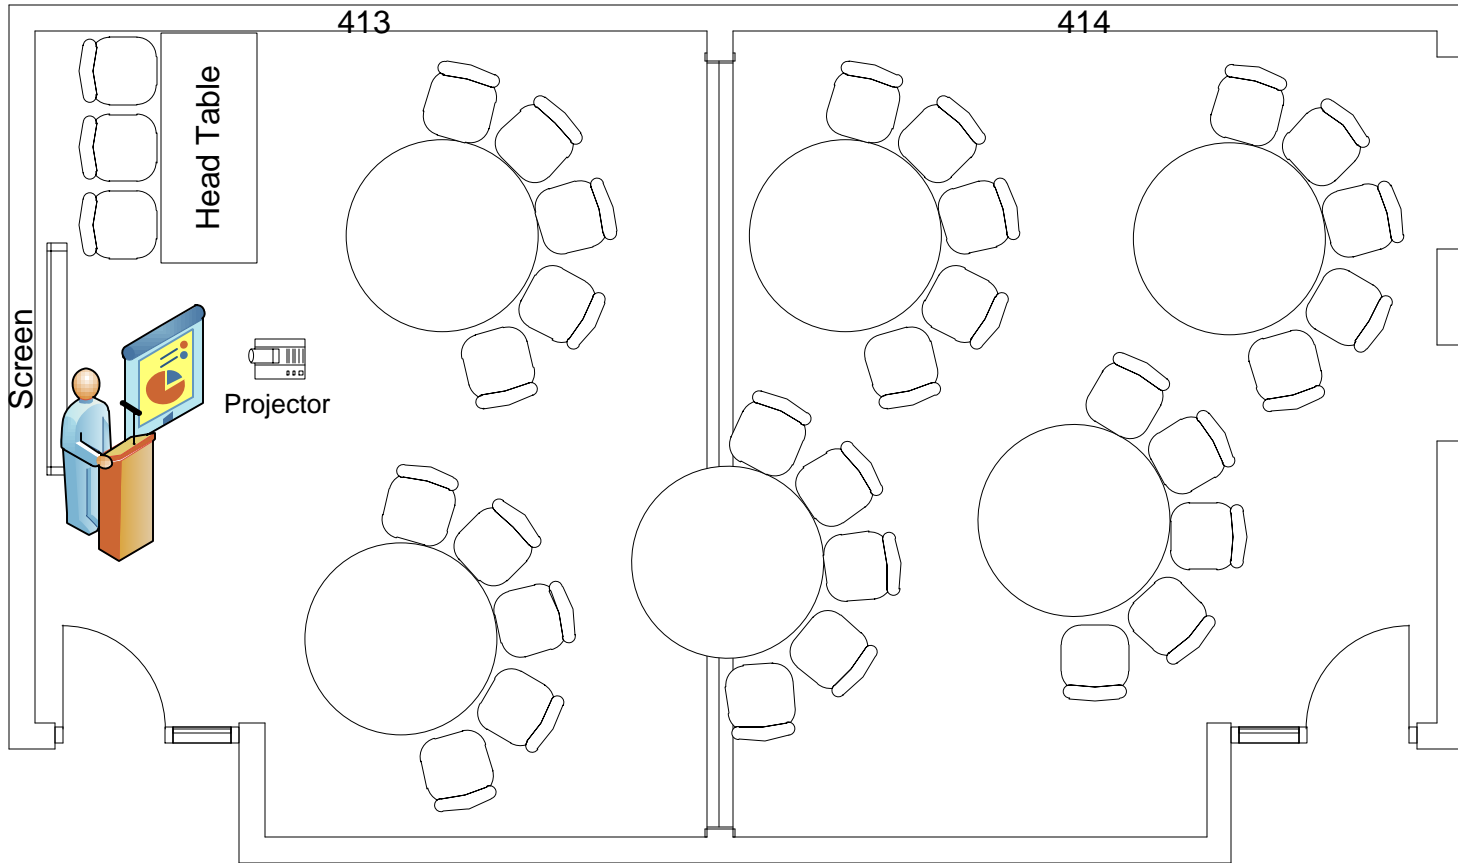

**Marvin Center
Room 413-414**

Crescent to max (25)
2 Catering Tables
Head Table
Podium and A/V

**Marvin Center
Room 413-414**

Crescent to max (30)
Head Table
Podium and A/V

**Marvin Center
Room 413-414**

Crescent to max (30)
2 Catering Tables