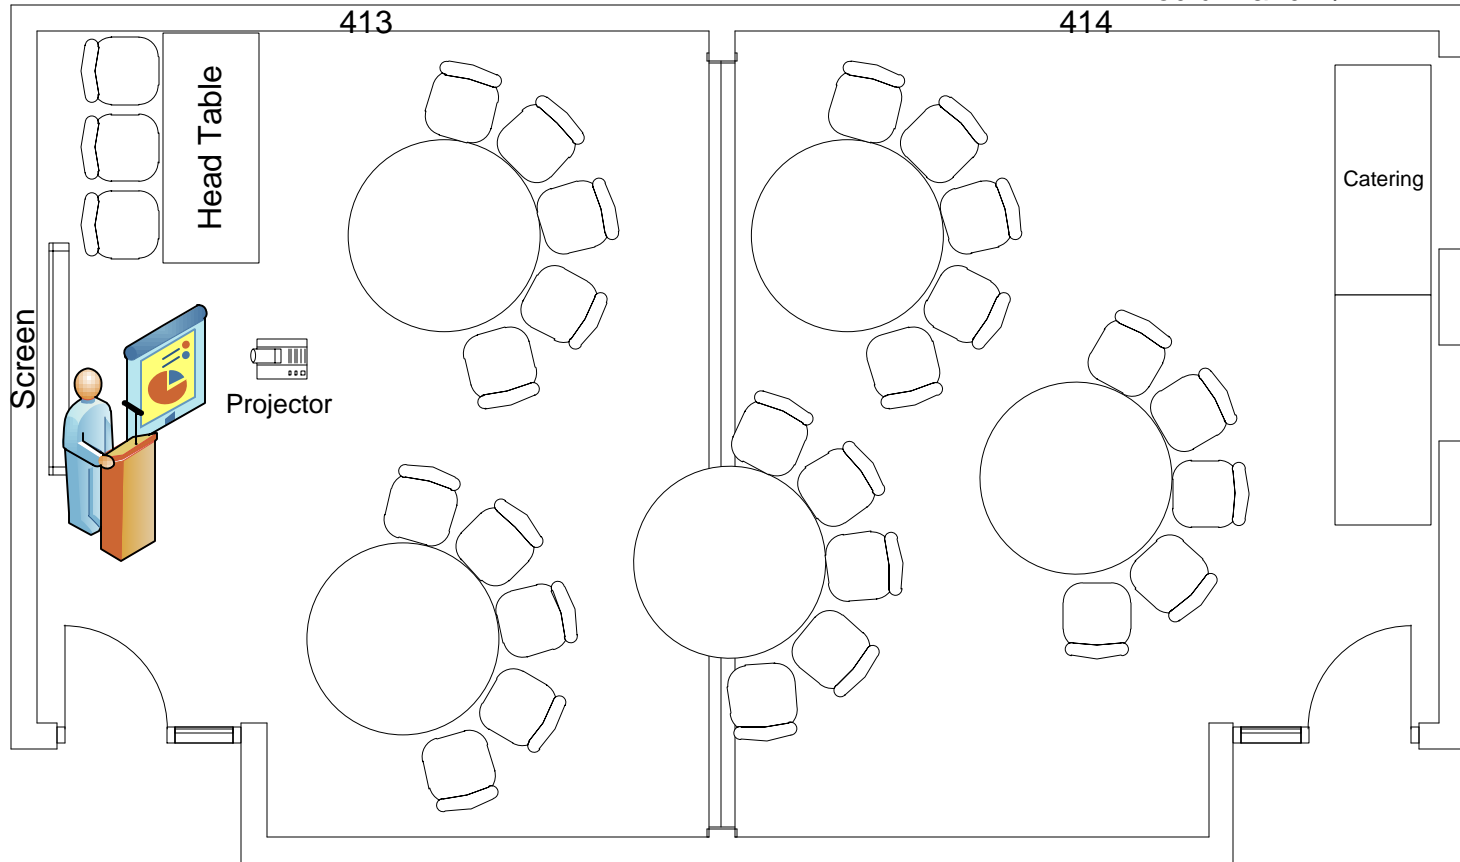

**Marvin Center
Room 413-414**

Crescent to max (25)
2 Catering Tables
Head Table
Podium and A/V

**Marvin Center
Room 413-414**

Crescent to max (30)
Head Table
Podium and A/V

**Marvin Center
Room 413-414**

Crescent to max (30)
2 Catering Tables