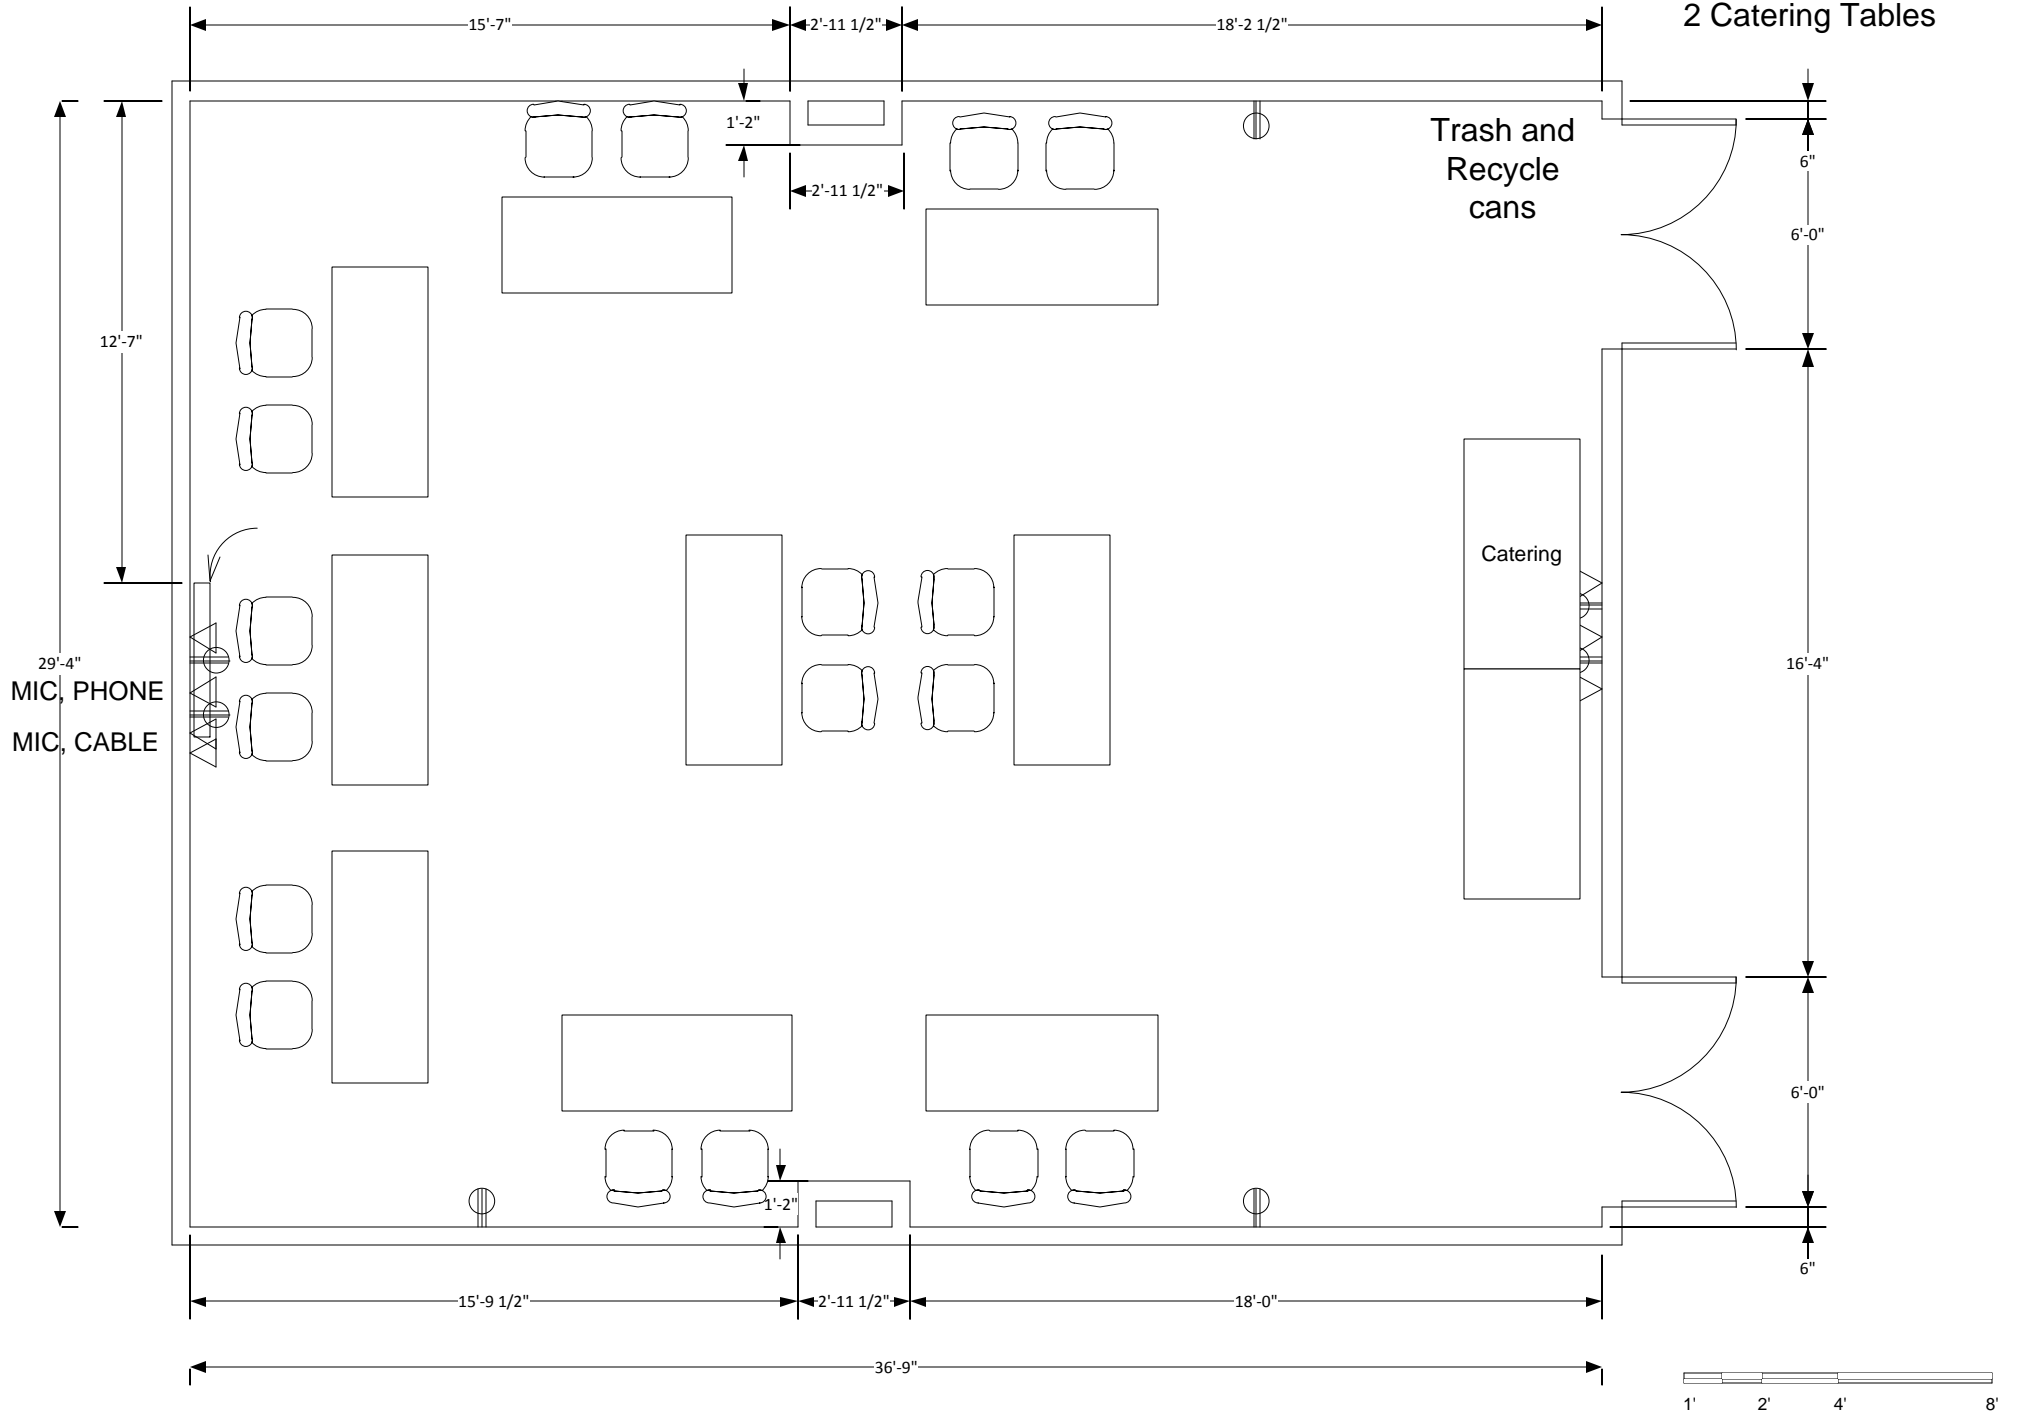

# Marvin Center Room 301

Fair Style to max (9 tables)  
2 Catering Tables

# Marvin Center Room 301