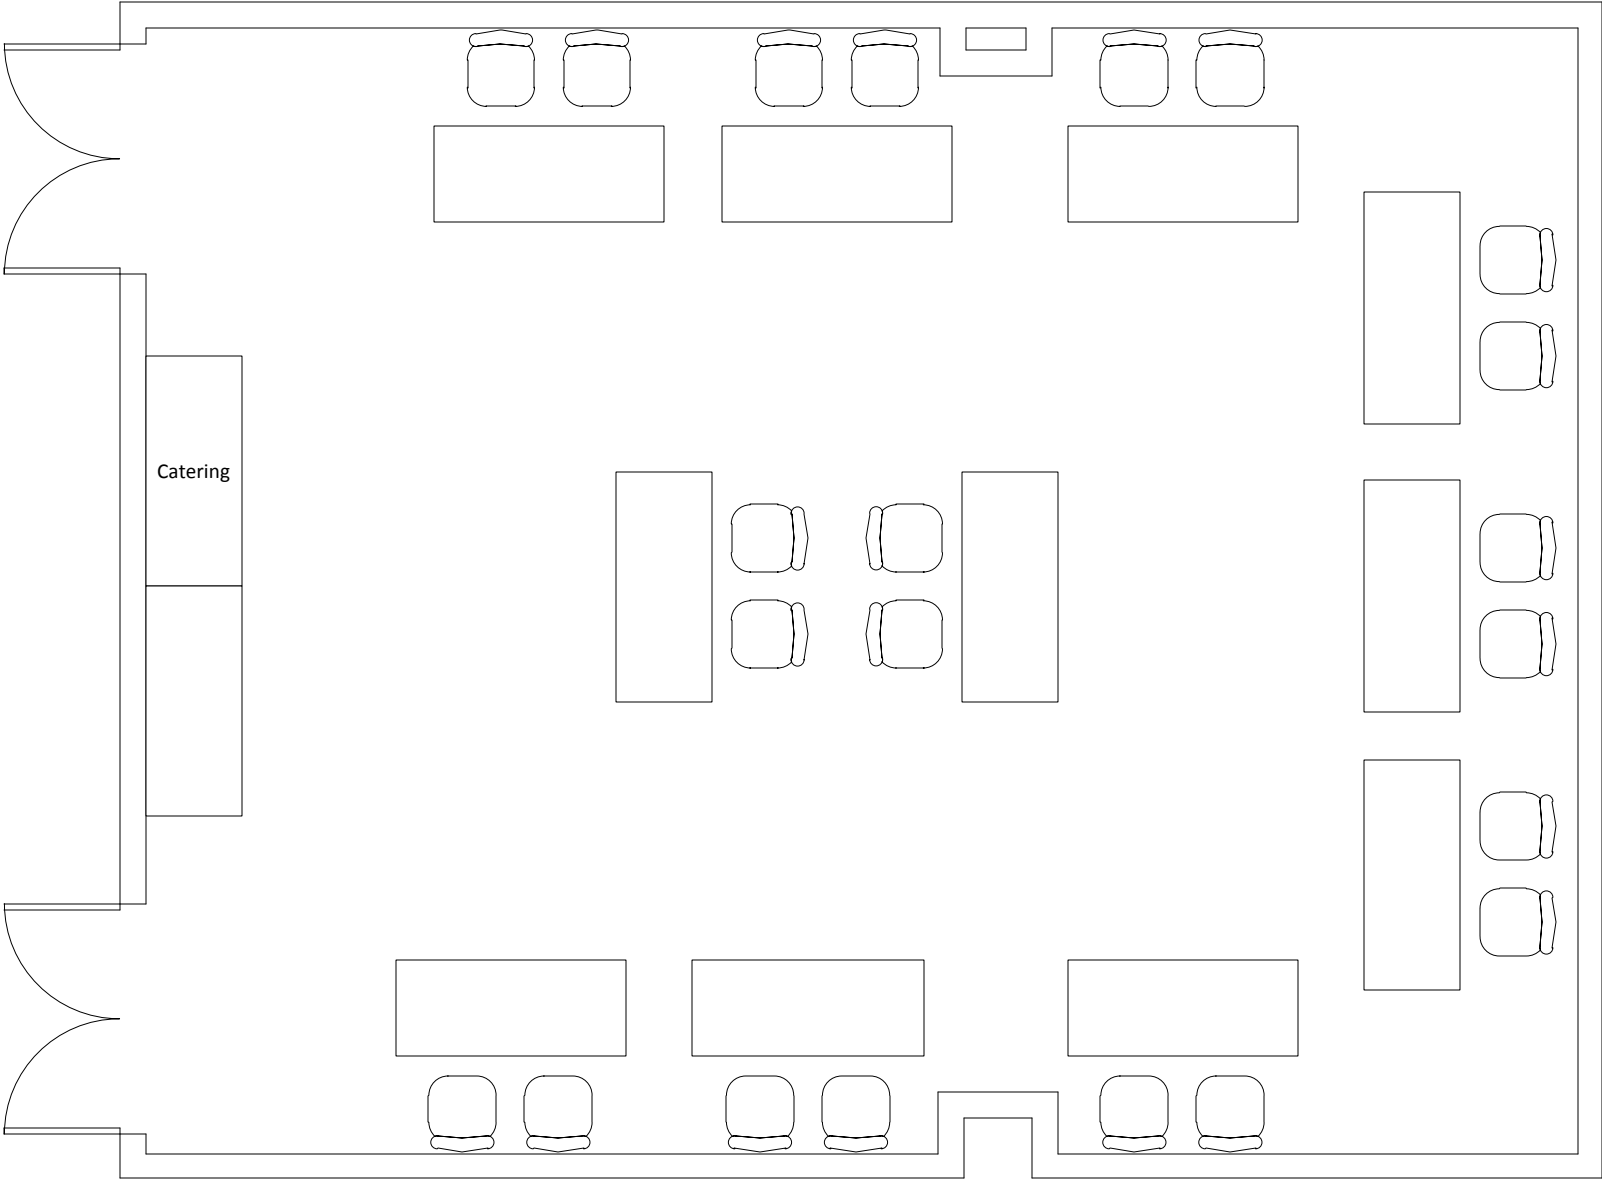

**Marvin Center
Room 307**

Fair Style to max (11 tables)
2 Catering Tables

**Marvin Center
Room 307**

Fair Style to max (12 tables)