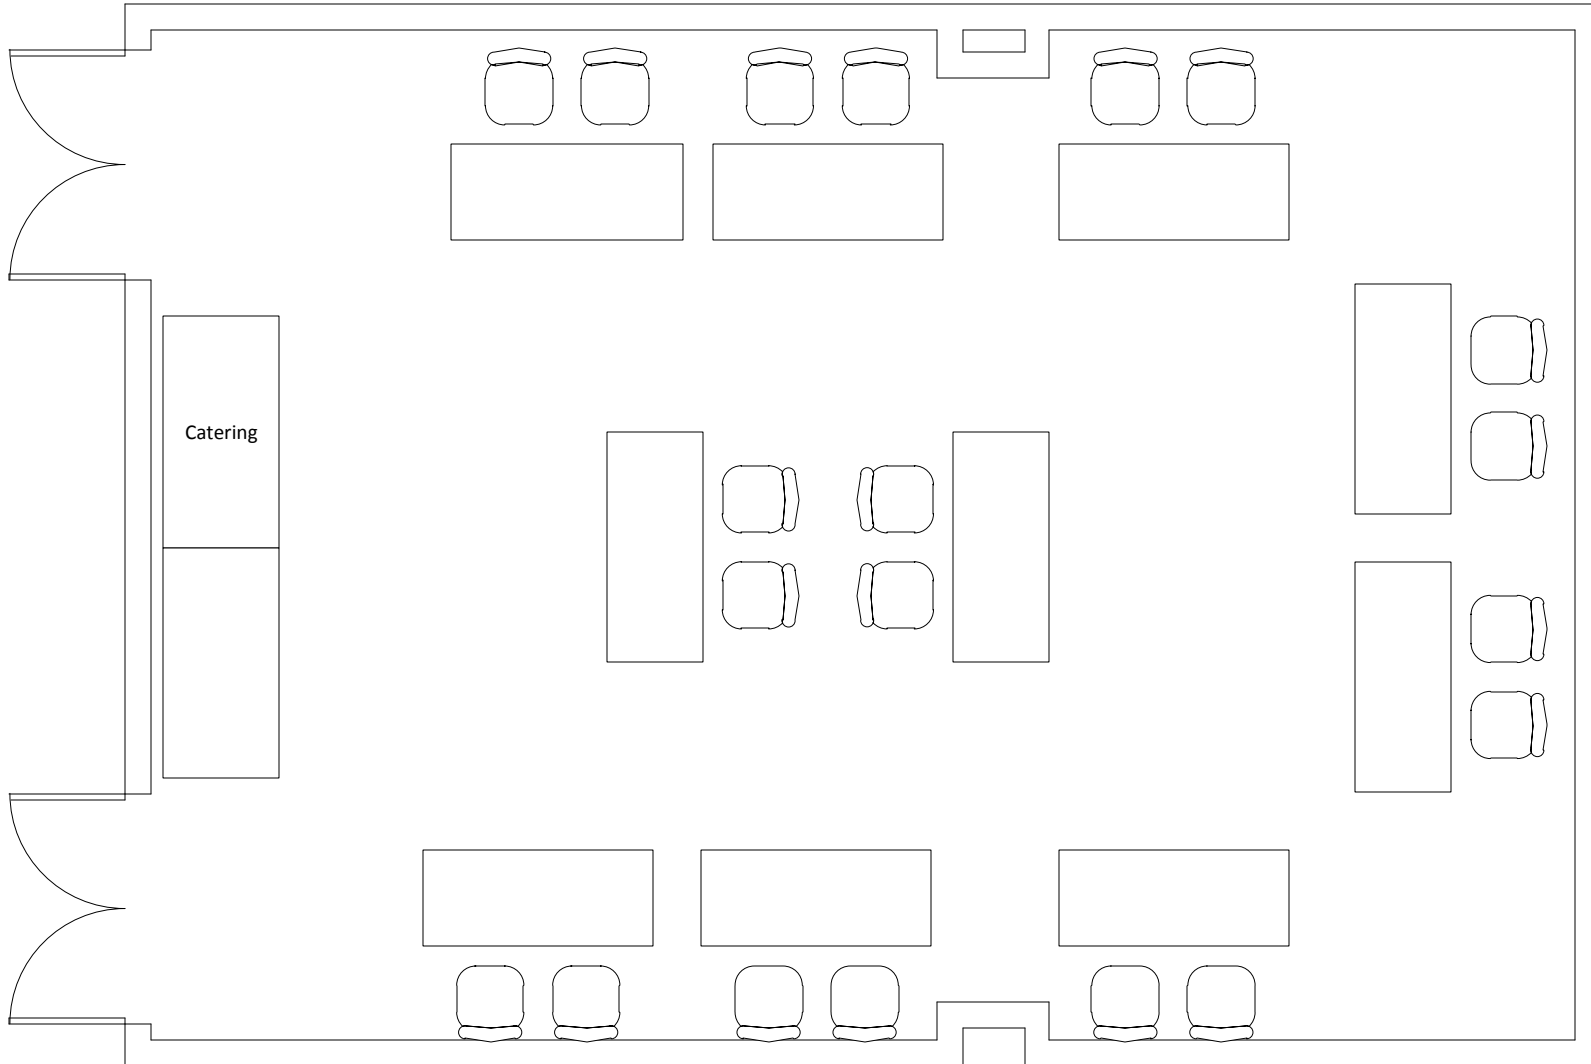

**Marvin Center
Room 308**

Fair Style to max (10 tables)
2 Catering Tables

**Marvin Center
Room 308**

Fair Style to max (11 tables)