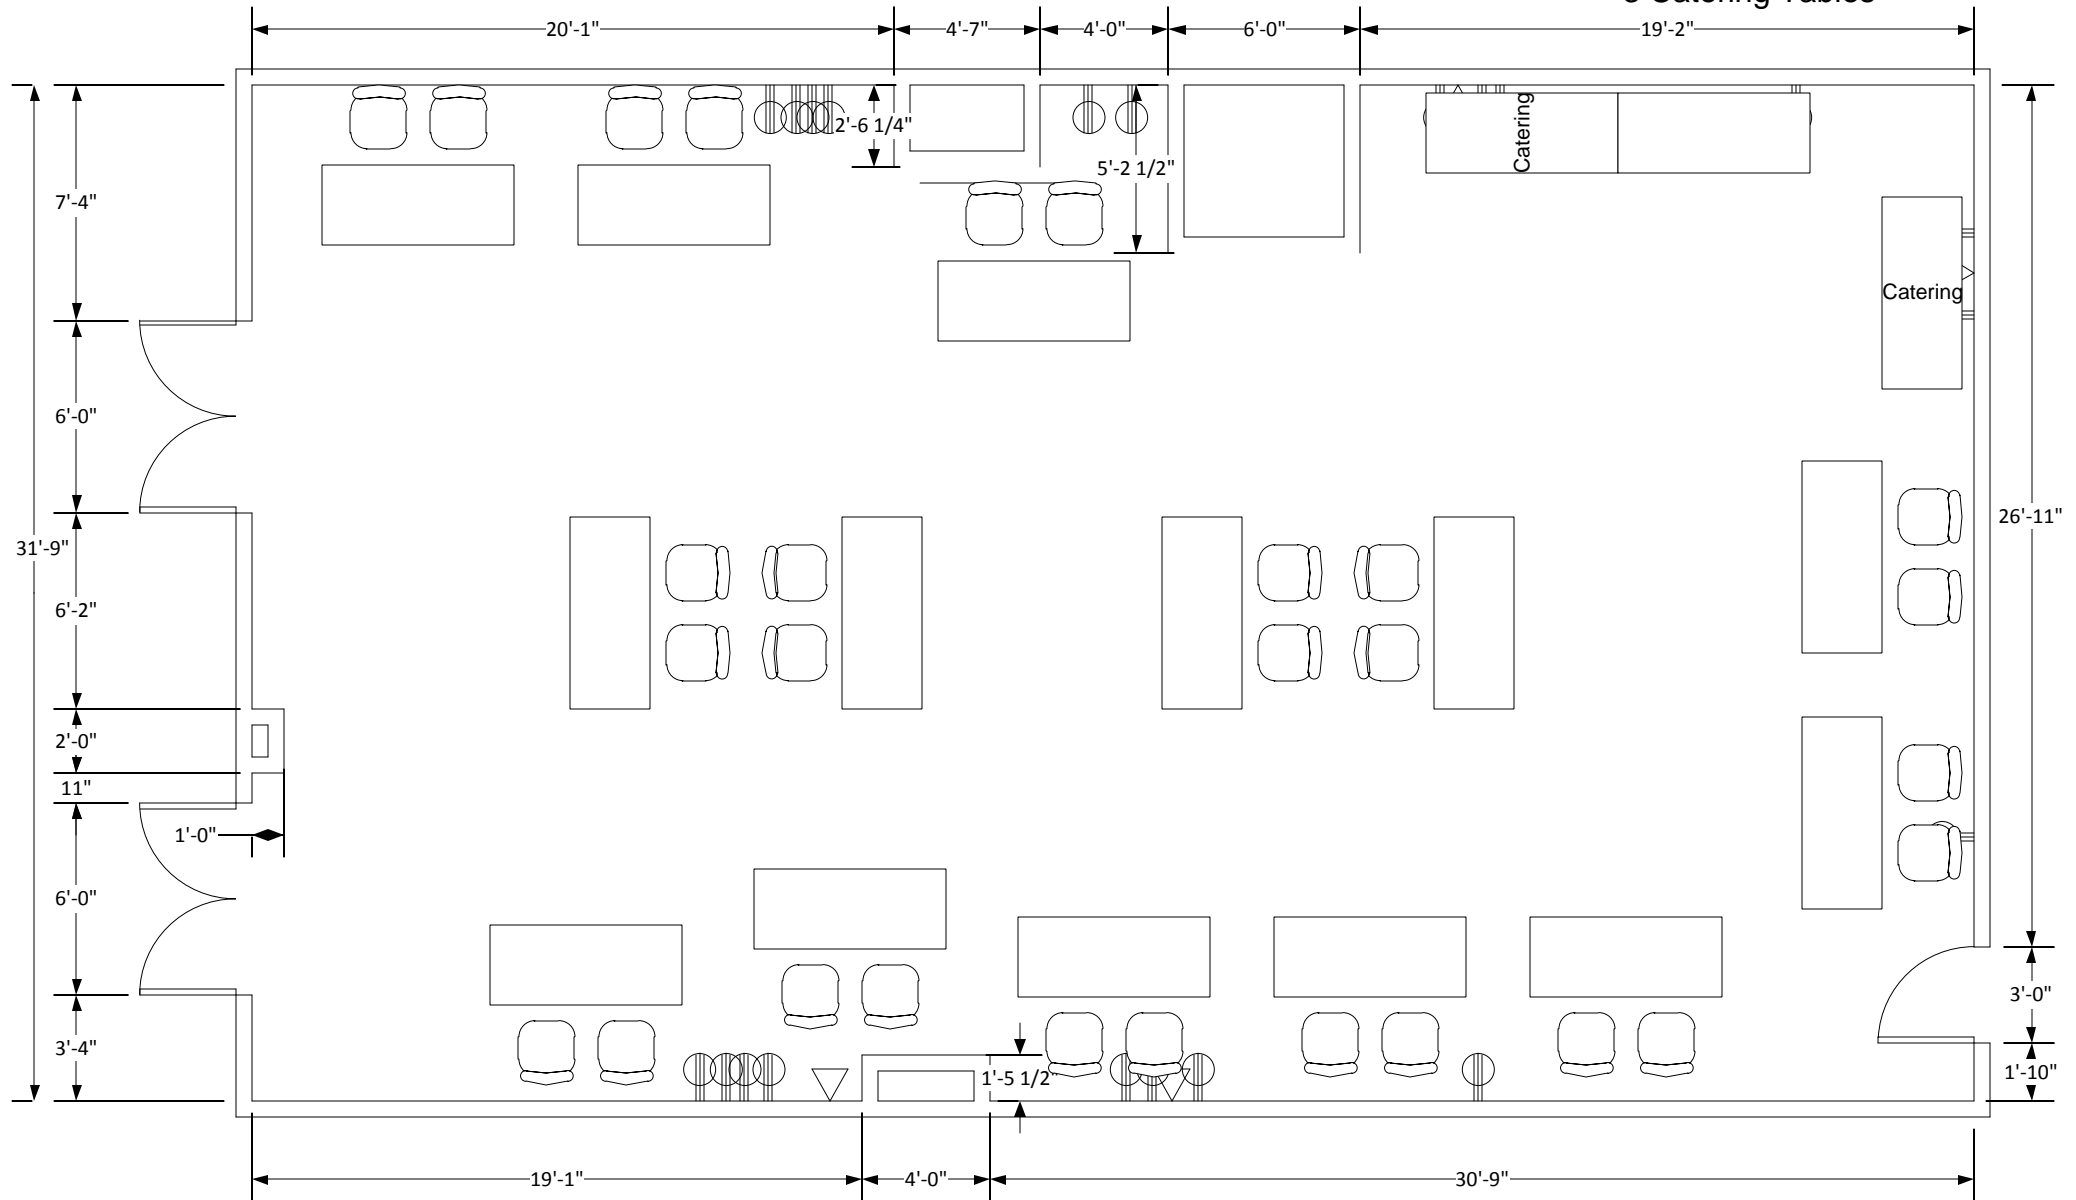

# Marvin Center Room 309

Fair Style to max (14 tables)  
3 Catering Tables

# Marvin Center Room 309

Fair Style to max (16 tables)