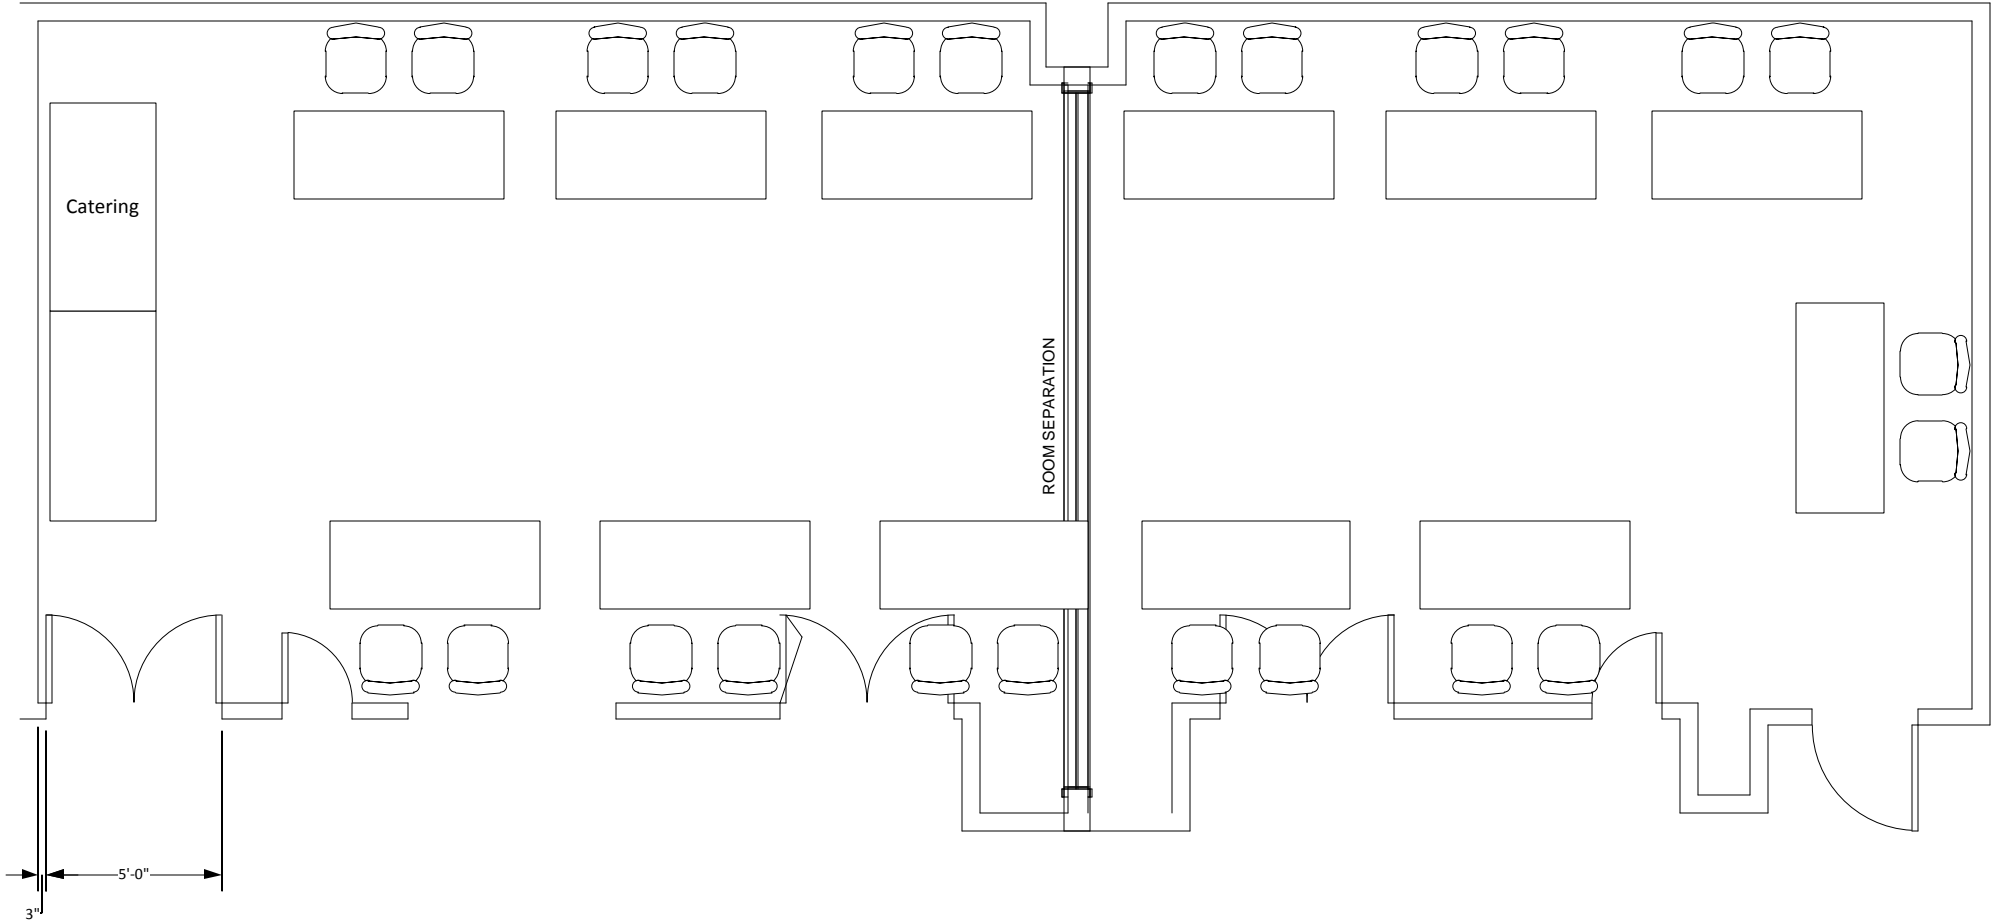

**Marvin Center
Room 402-404**

Fair Style to max (12 tables)
2 Catering Tables

404

402

**Marvin Center
Room 402-404**

Fair Style to max (13 tables)

404

402