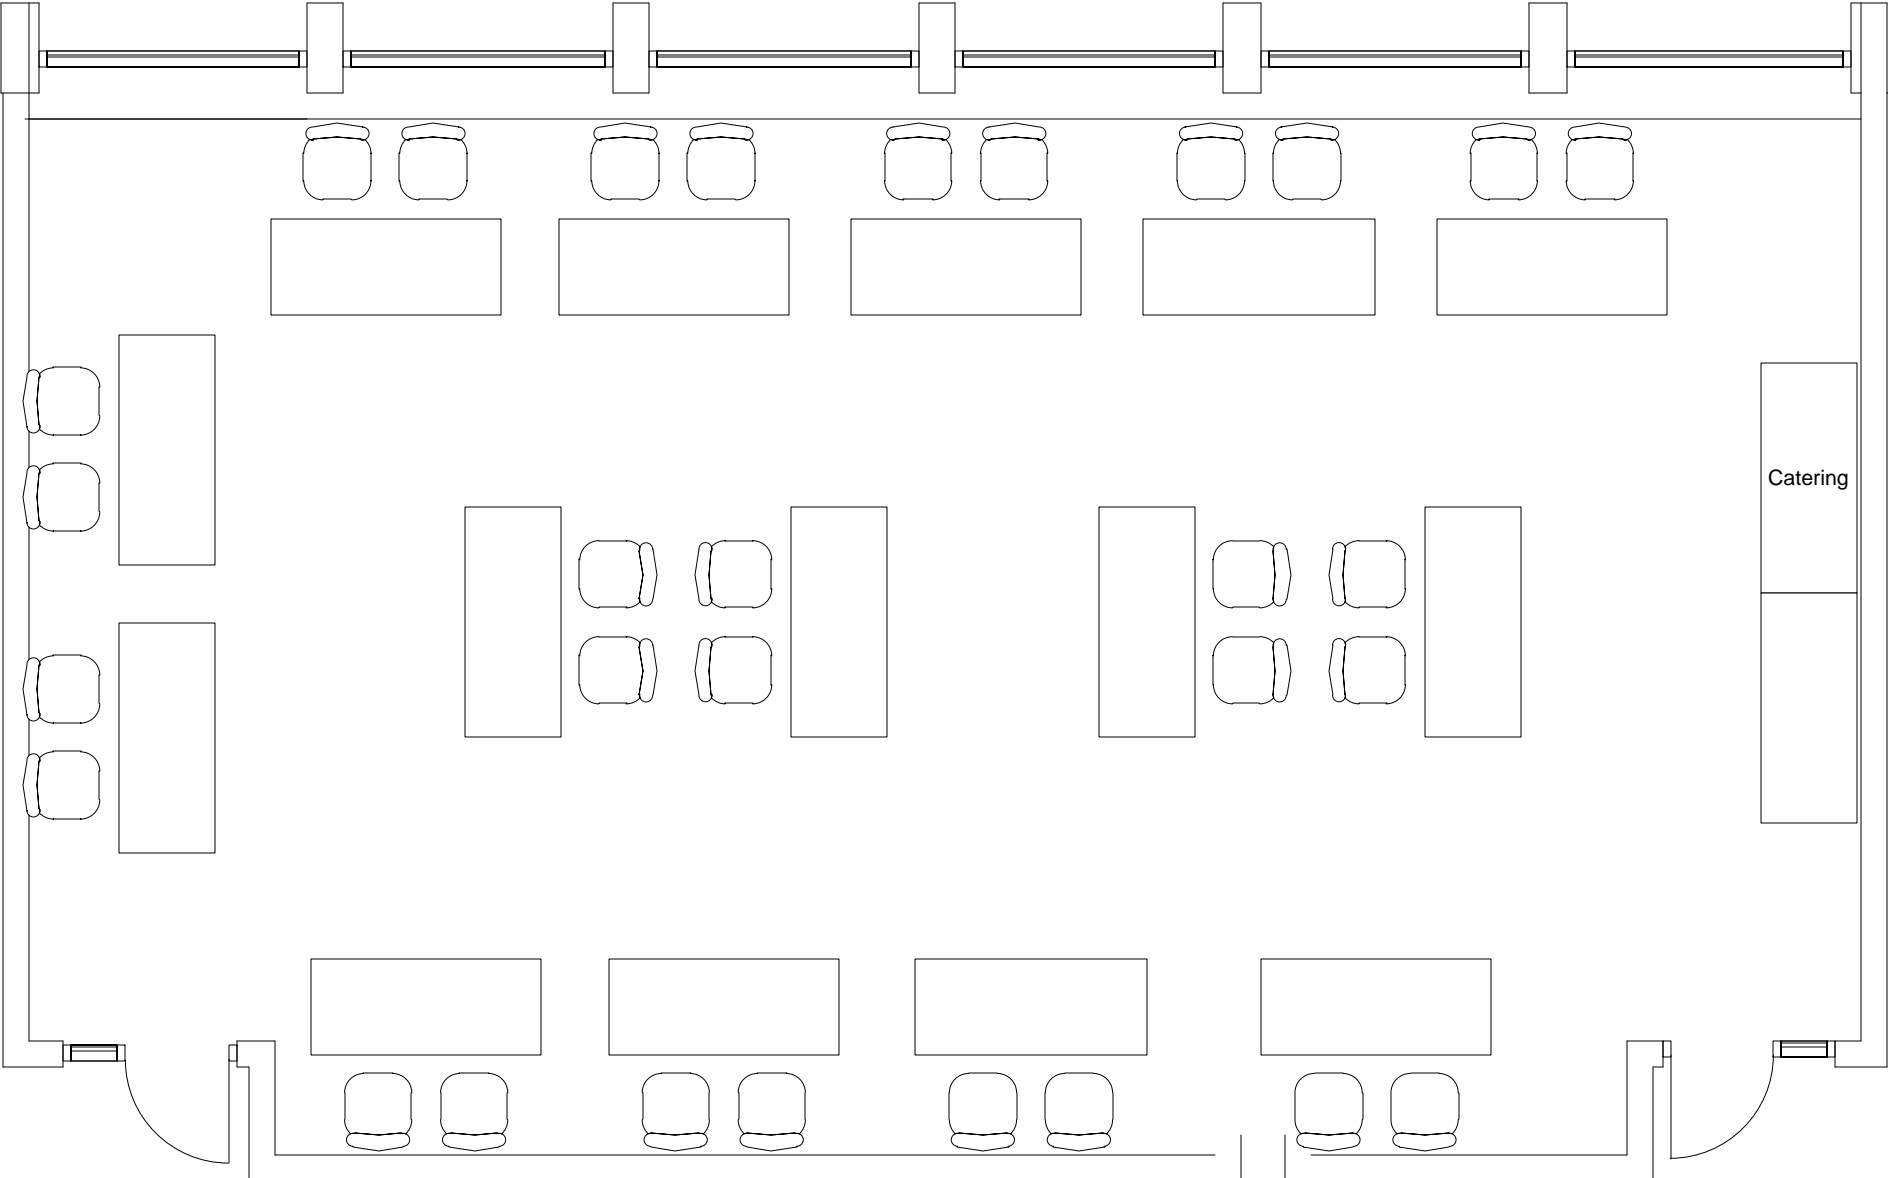

**Marvin Center  
Room 403**

Fair Style to max (15 tables)  
2 Catering Tables

**Marvin Center  
Room 403**

Fair Style to max (15 tables)