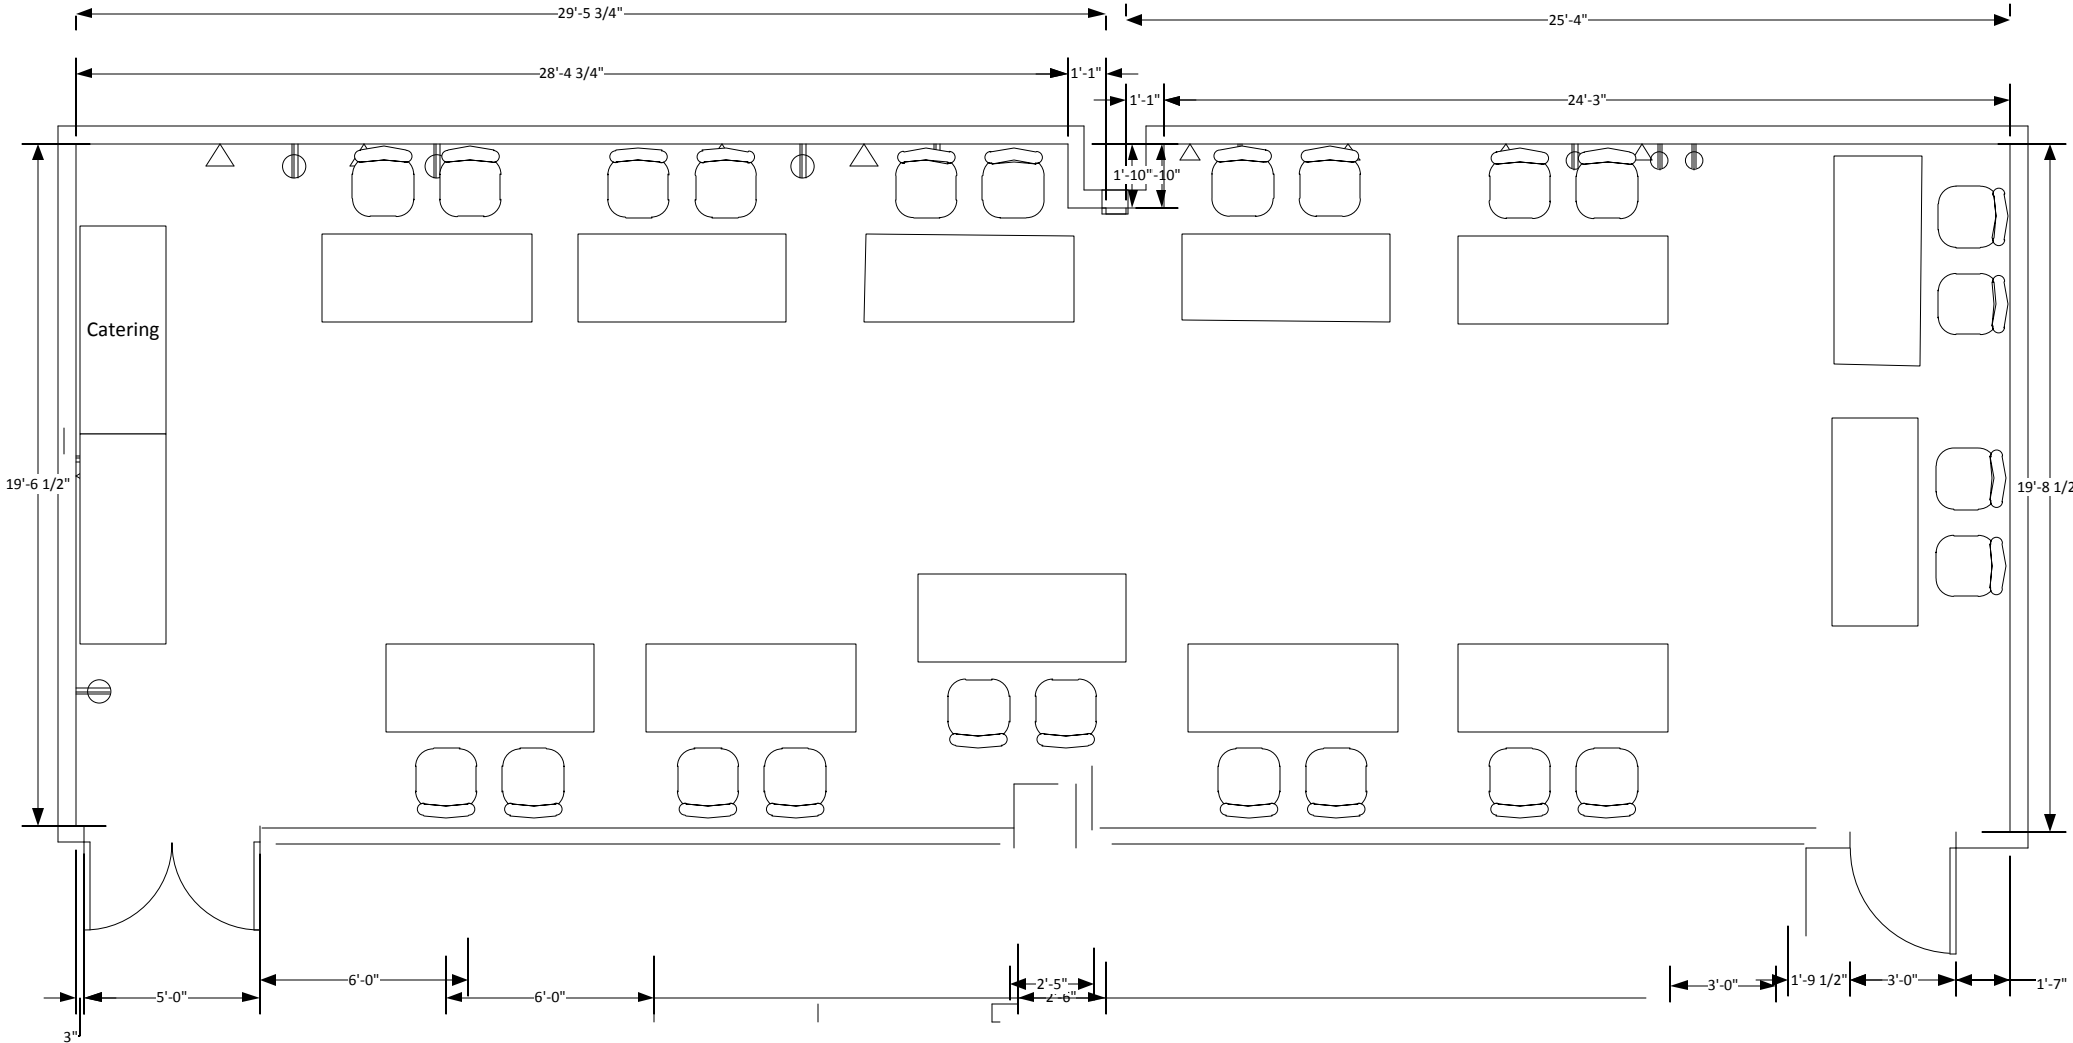

# Marvin Center Room 407

Fair Style to max (12 tables)  
2 Catering Tables

# Marvin Center Room 407

Fair Style to max (13 tables)