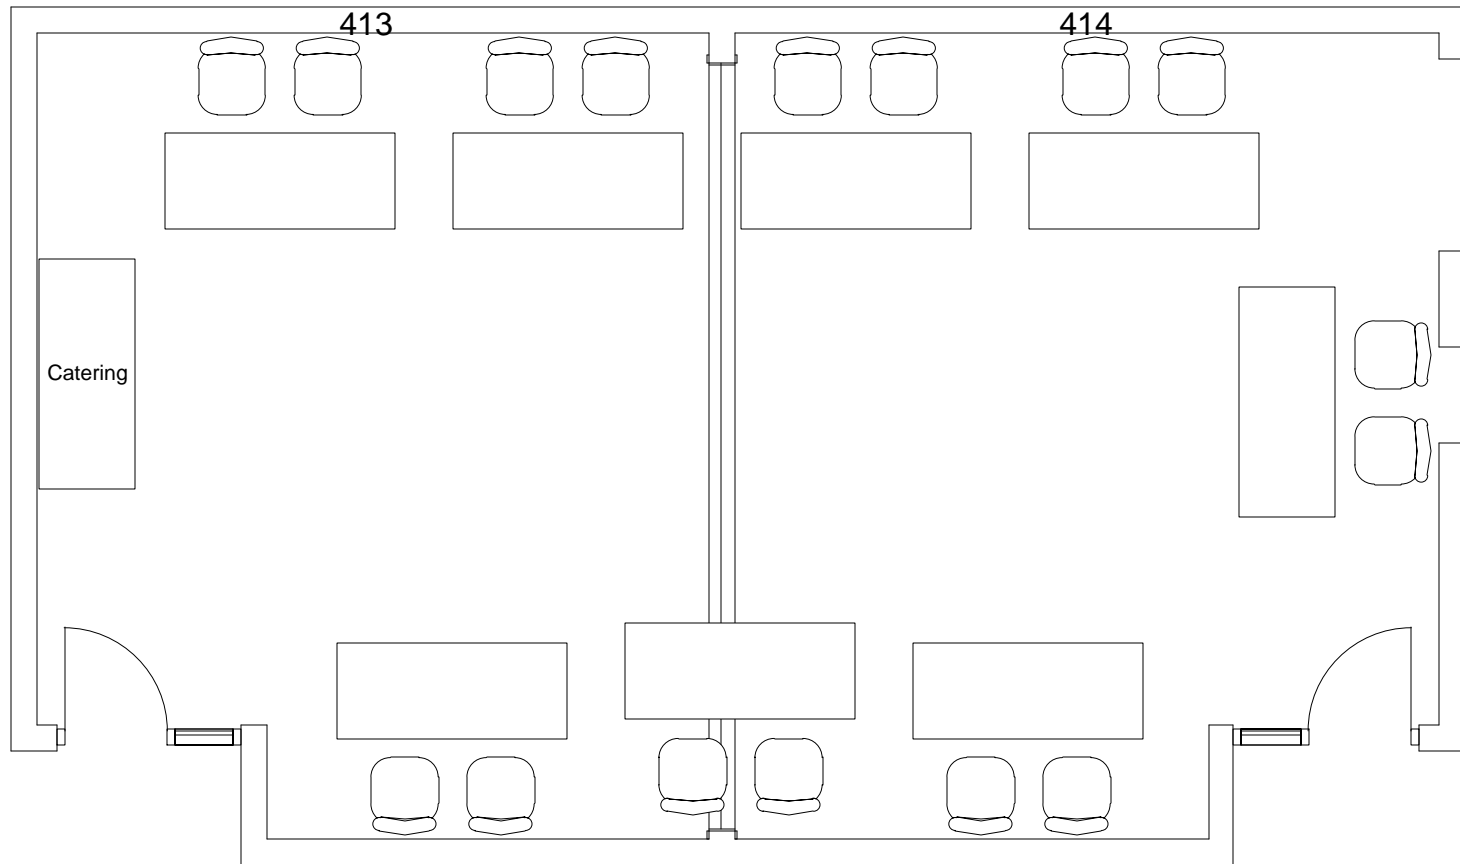

**Marvin Center
Room 413-414**

Fair Style to max (8 tables)
Catering Table

**Marvin Center
Room 413-414**

Fair Style to max (8 tables)