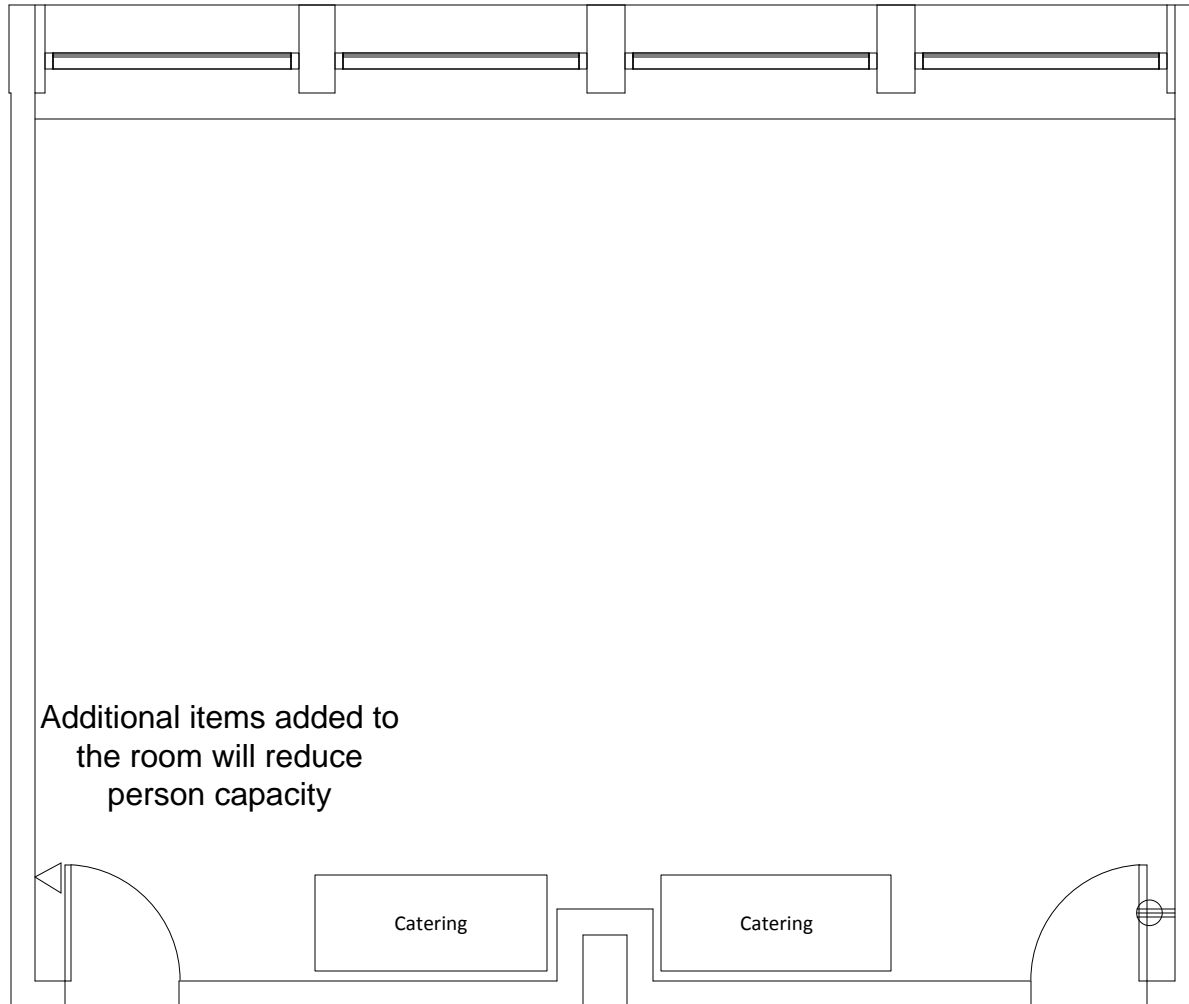

**Marvin Center
Room 311**

Reception to max (55)
2 Catering Tables

Additional items added to
the room will reduce
person capacity

Catering

Catering