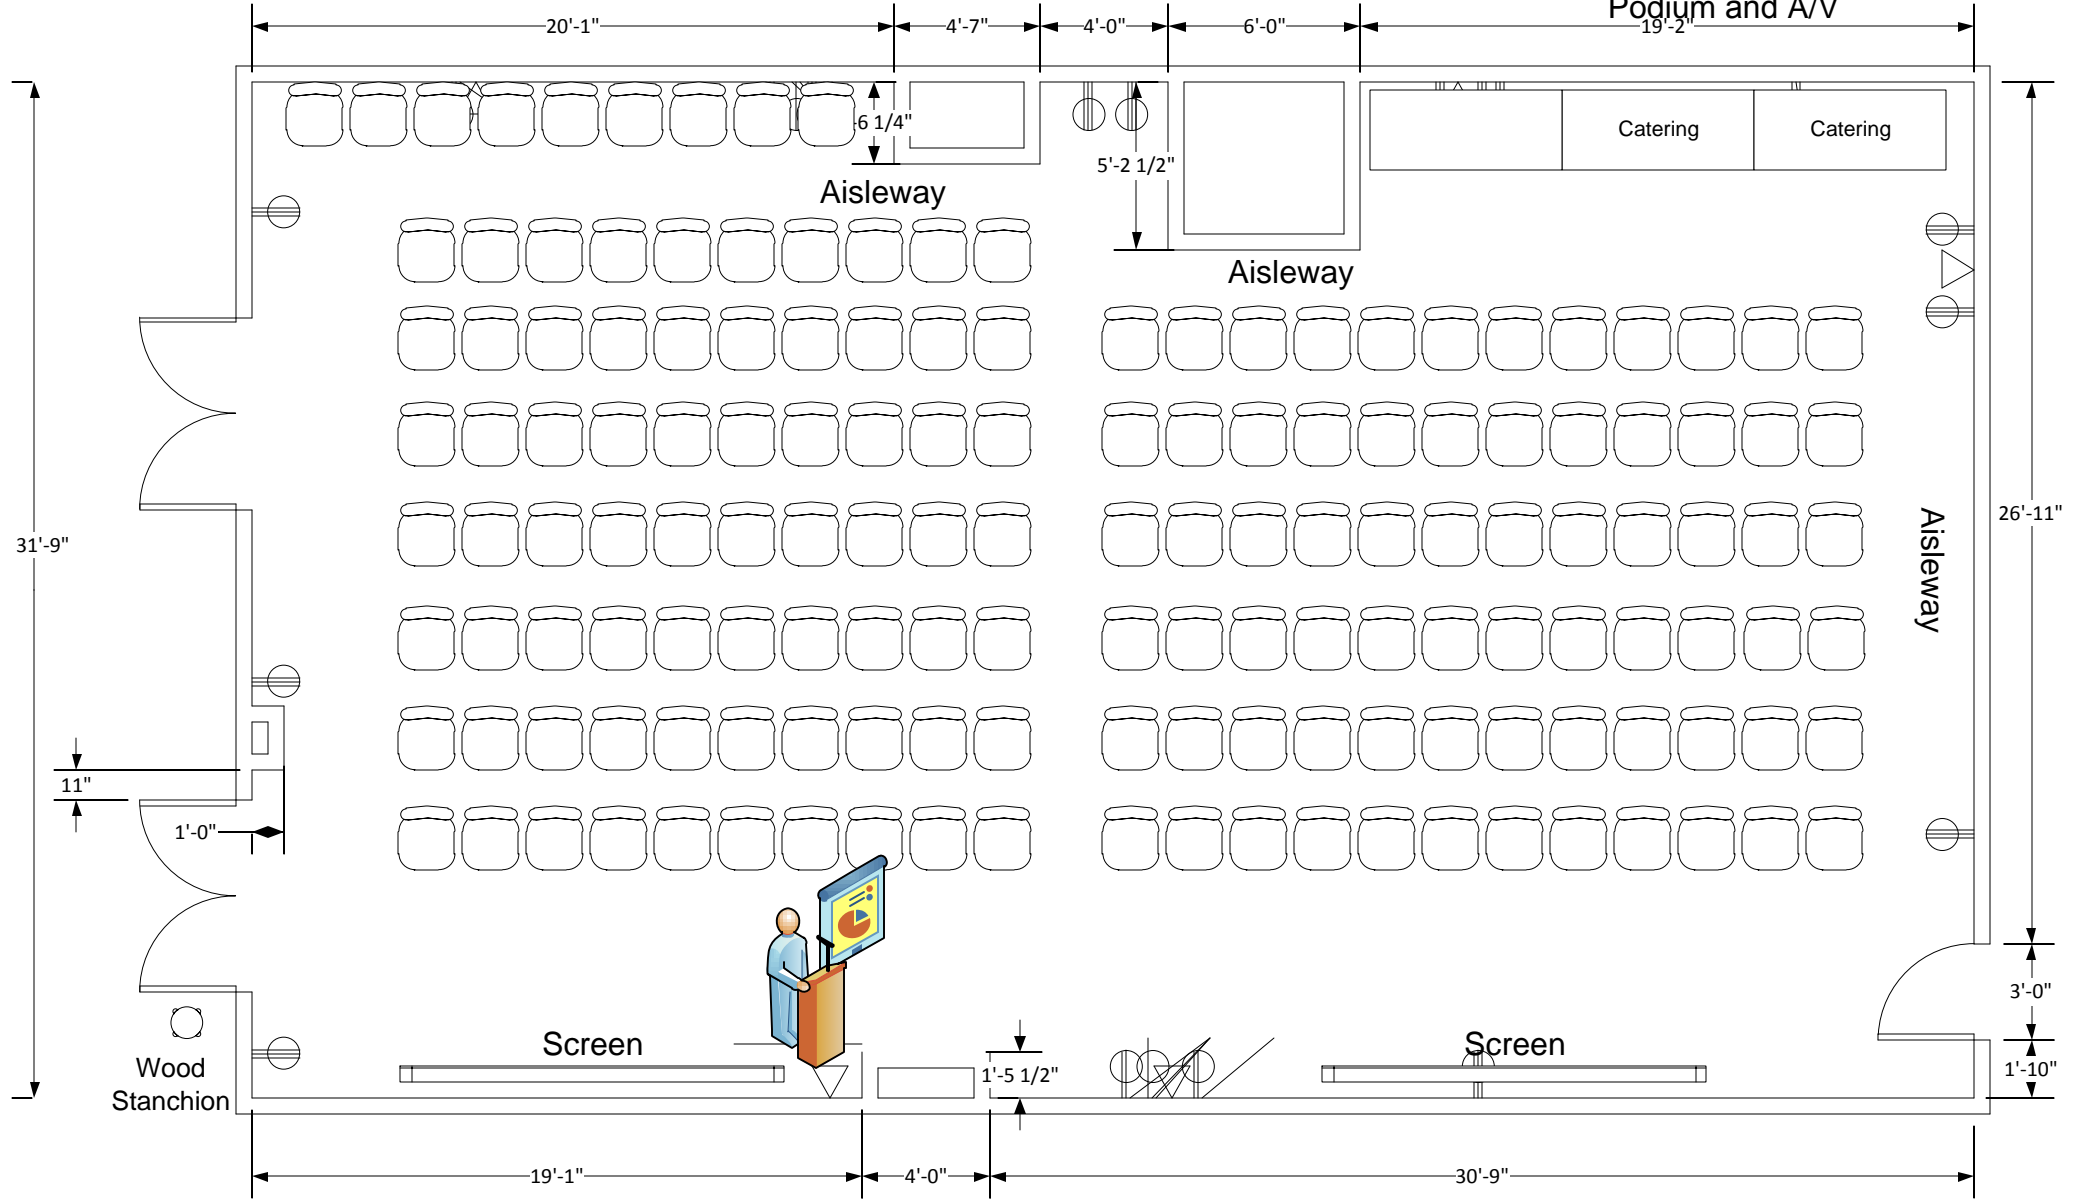

# Marvin Center Room 309

Theater to max (162)  
3 Catering Tables  
Podium and A/V

# Marvin Center Room 309

Theater to max (144)  
3 Catering Tables  
2 Head Tables  
Podium and A/V

**Marvin Center  
Room 309**

Theater to max (153)  
2 Head Tables  
Podium and A/V