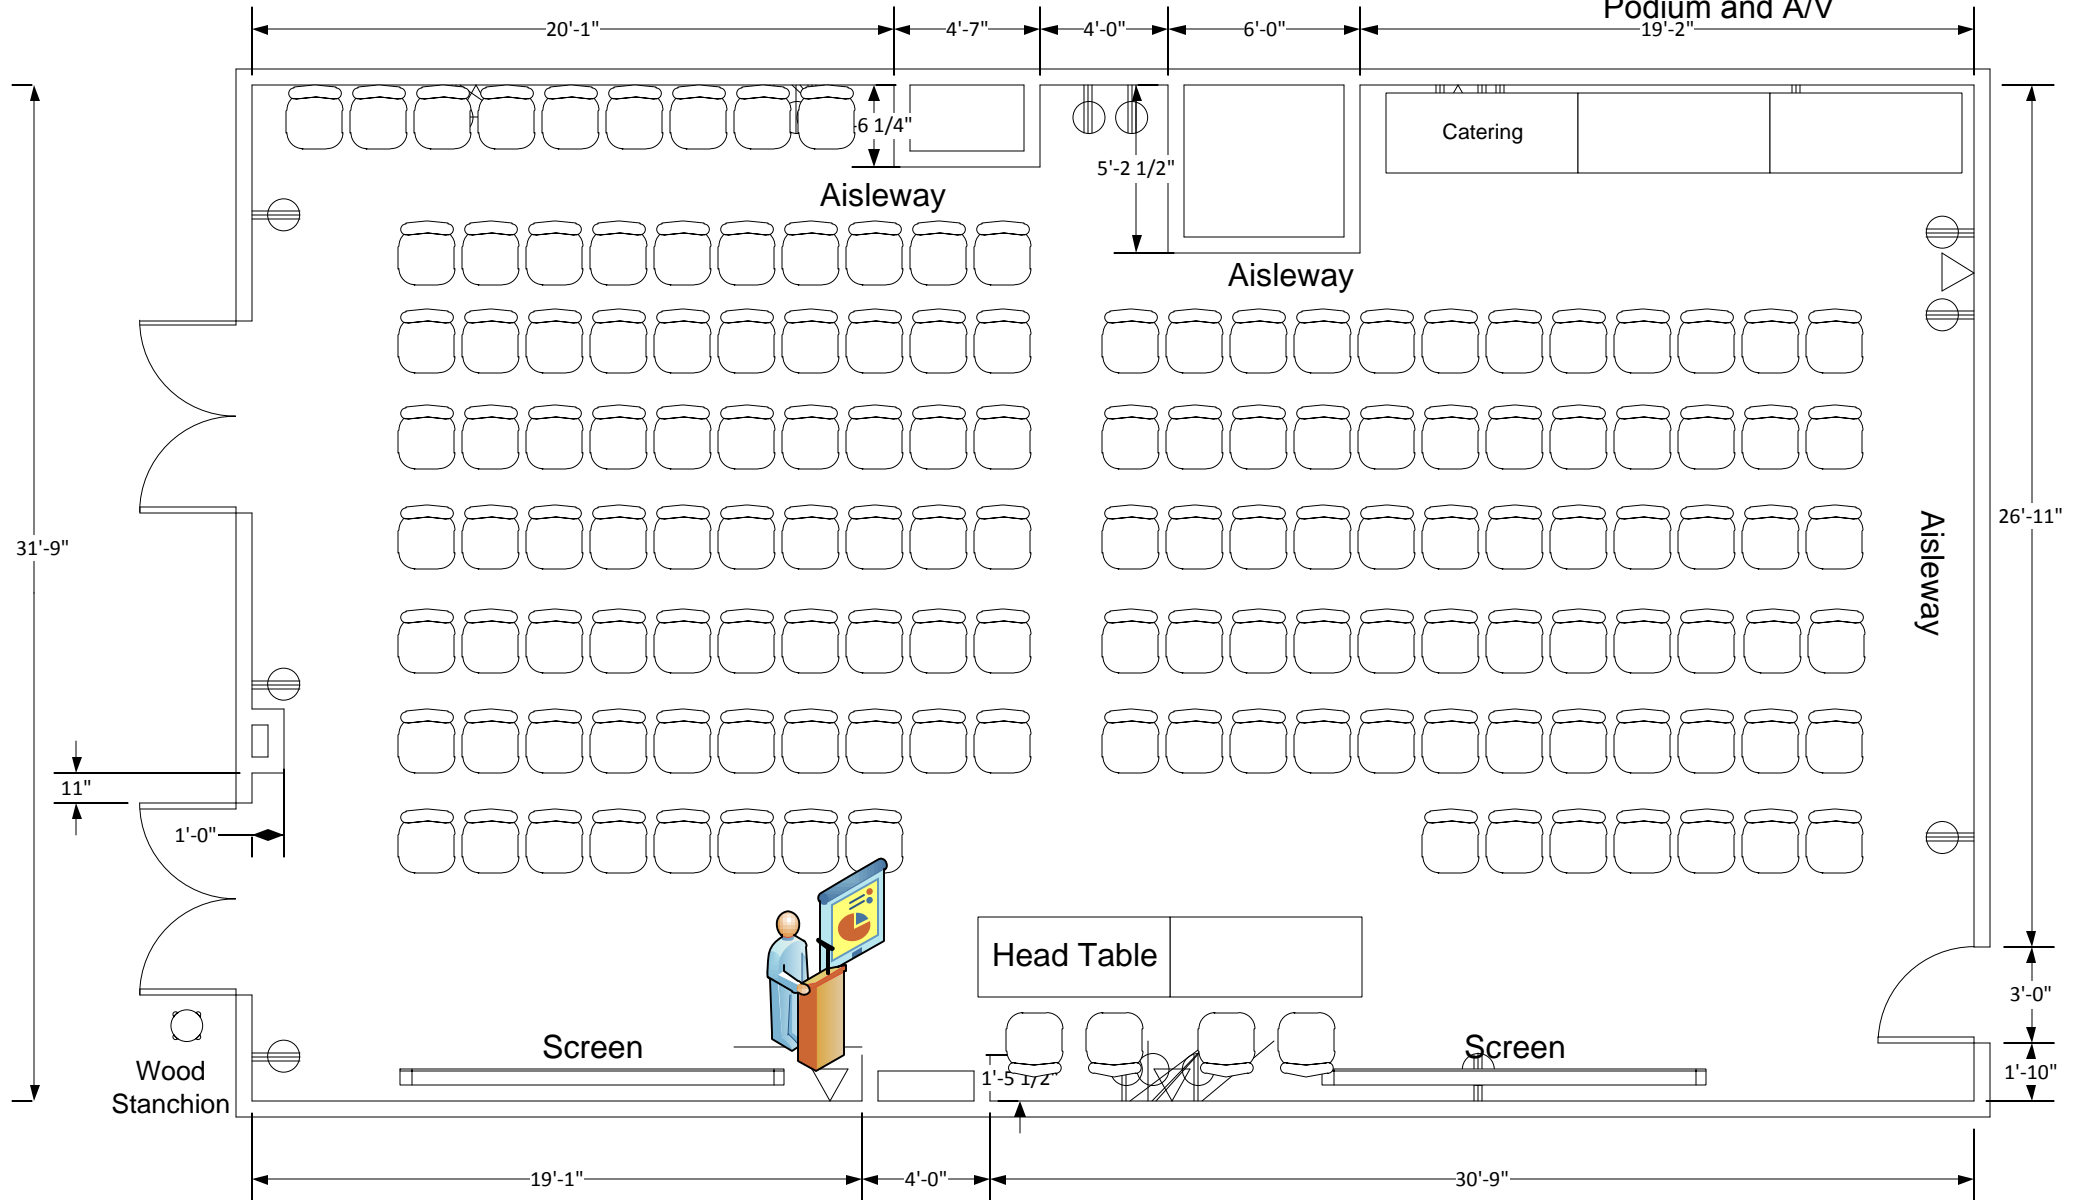

# Marvin Center Room 309

Theater to max (162)  
3 Catering Tables  
Podium and A/V

# Marvin Center Room 309

Theater to max (144)  
3 Catering Tables  
2 Head Tables  
Podium and A/V

**Marvin Center  
Room 309**

Theater to max (153)  
2 Head Tables  
Podium and A/V