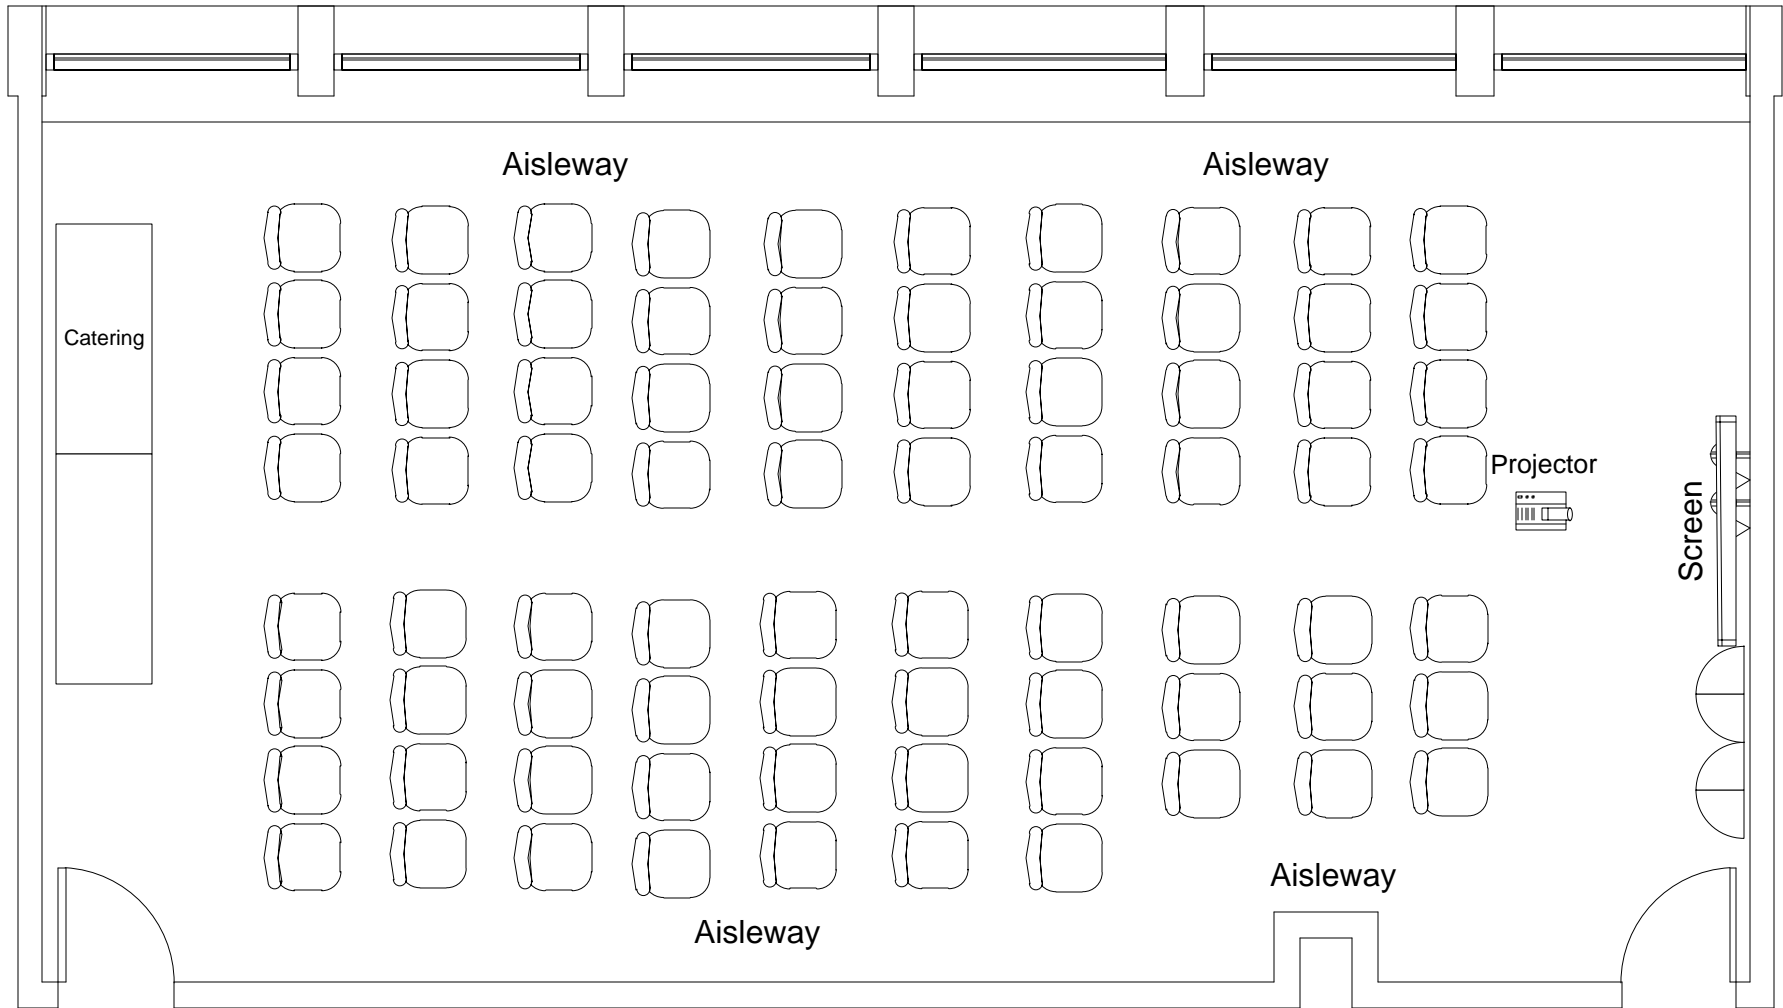

**Marvin Center
Room 310**

Theater to max (77)
2 Catering Tables
Including A/V

**Marvin Center
Room 310**

Theater to max (70)
2 Catering Tables
Head Table
Podium and A/V

Catering

Aisleway

Aisleway

Head Table

Projector

Screen

Aisleway

Aisleway

Wood
Stanchion

**Marvin Center
Room 310**

Theater to max (77)
Head Table
Podium and A/V

Wood
Stanchion