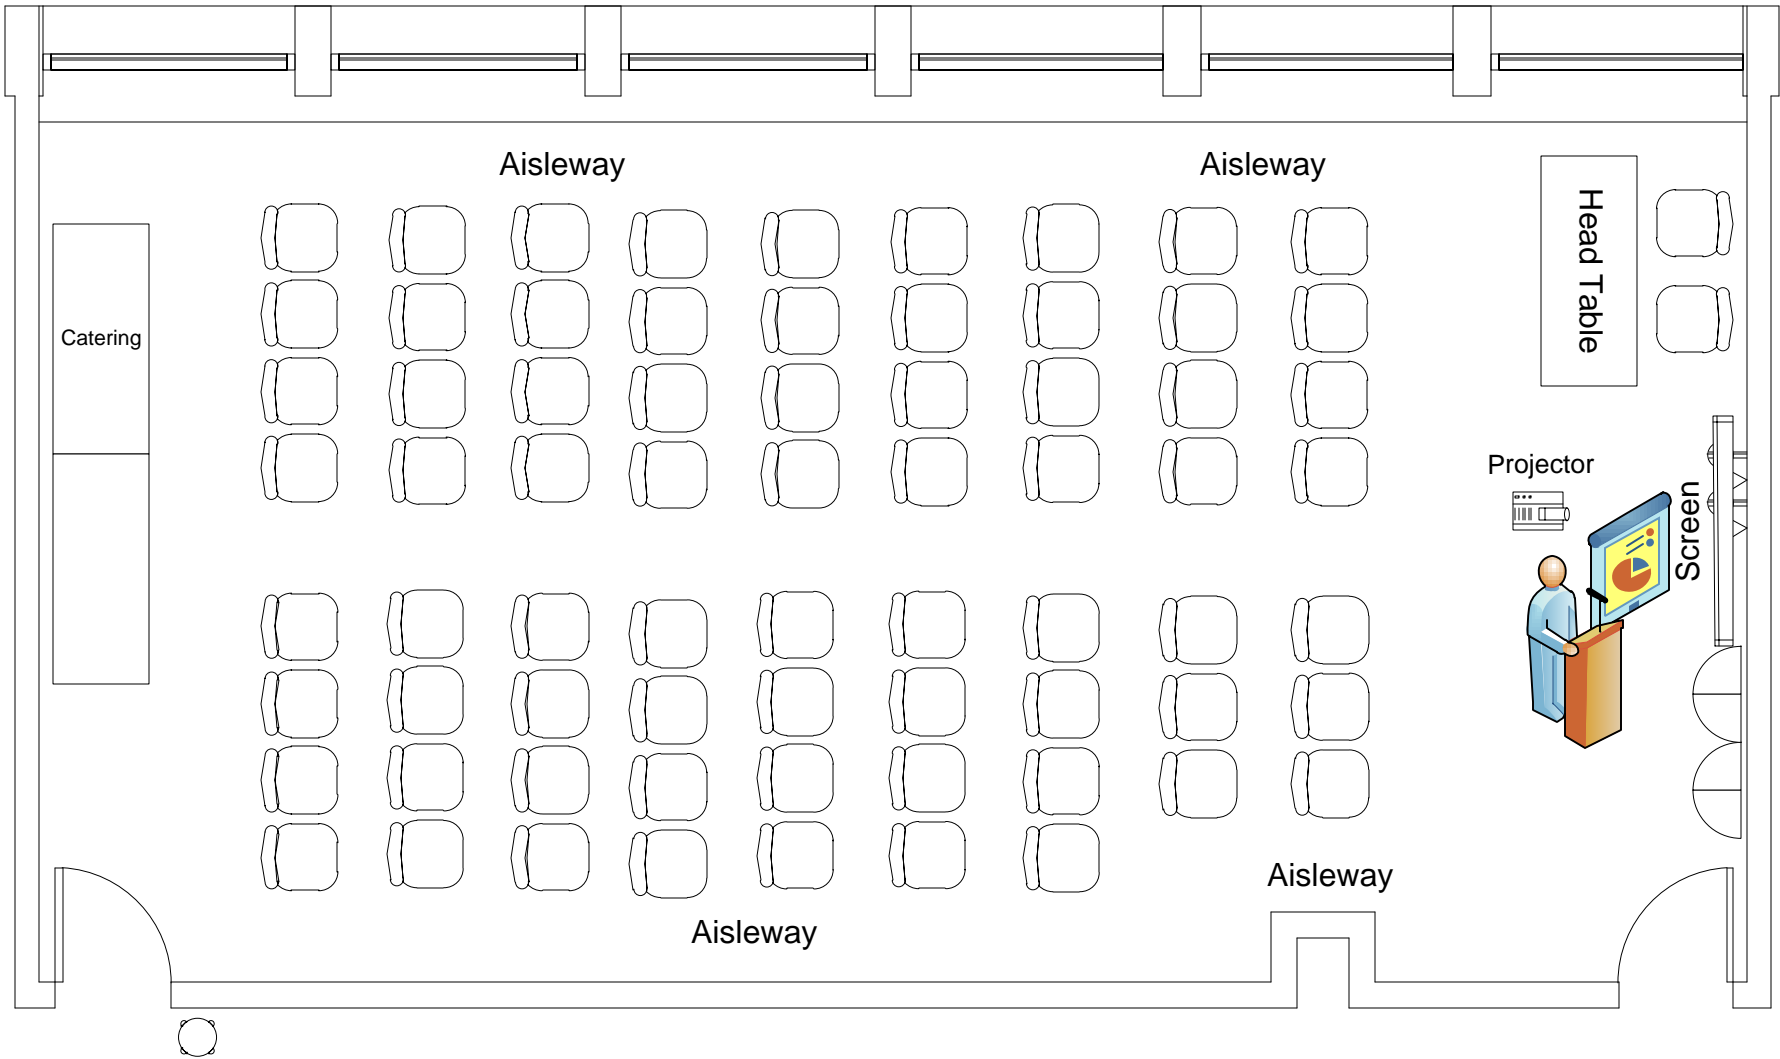

**Marvin Center
Room 310**

Theater to max (77)
2 Catering Tables
Including A/V

**Marvin Center
Room 310**

Theater to max (70)
2 Catering Tables
Head Table
Podium and A/V

Catering

Aisleway

Aisleway

Head Table

Projector

Screen

Aisleway

Aisleway

Wood
Stanchion

**Marvin Center
Room 310**

Theater to max (77)
Head Table
Podium and A/V

Wood
Stanchion