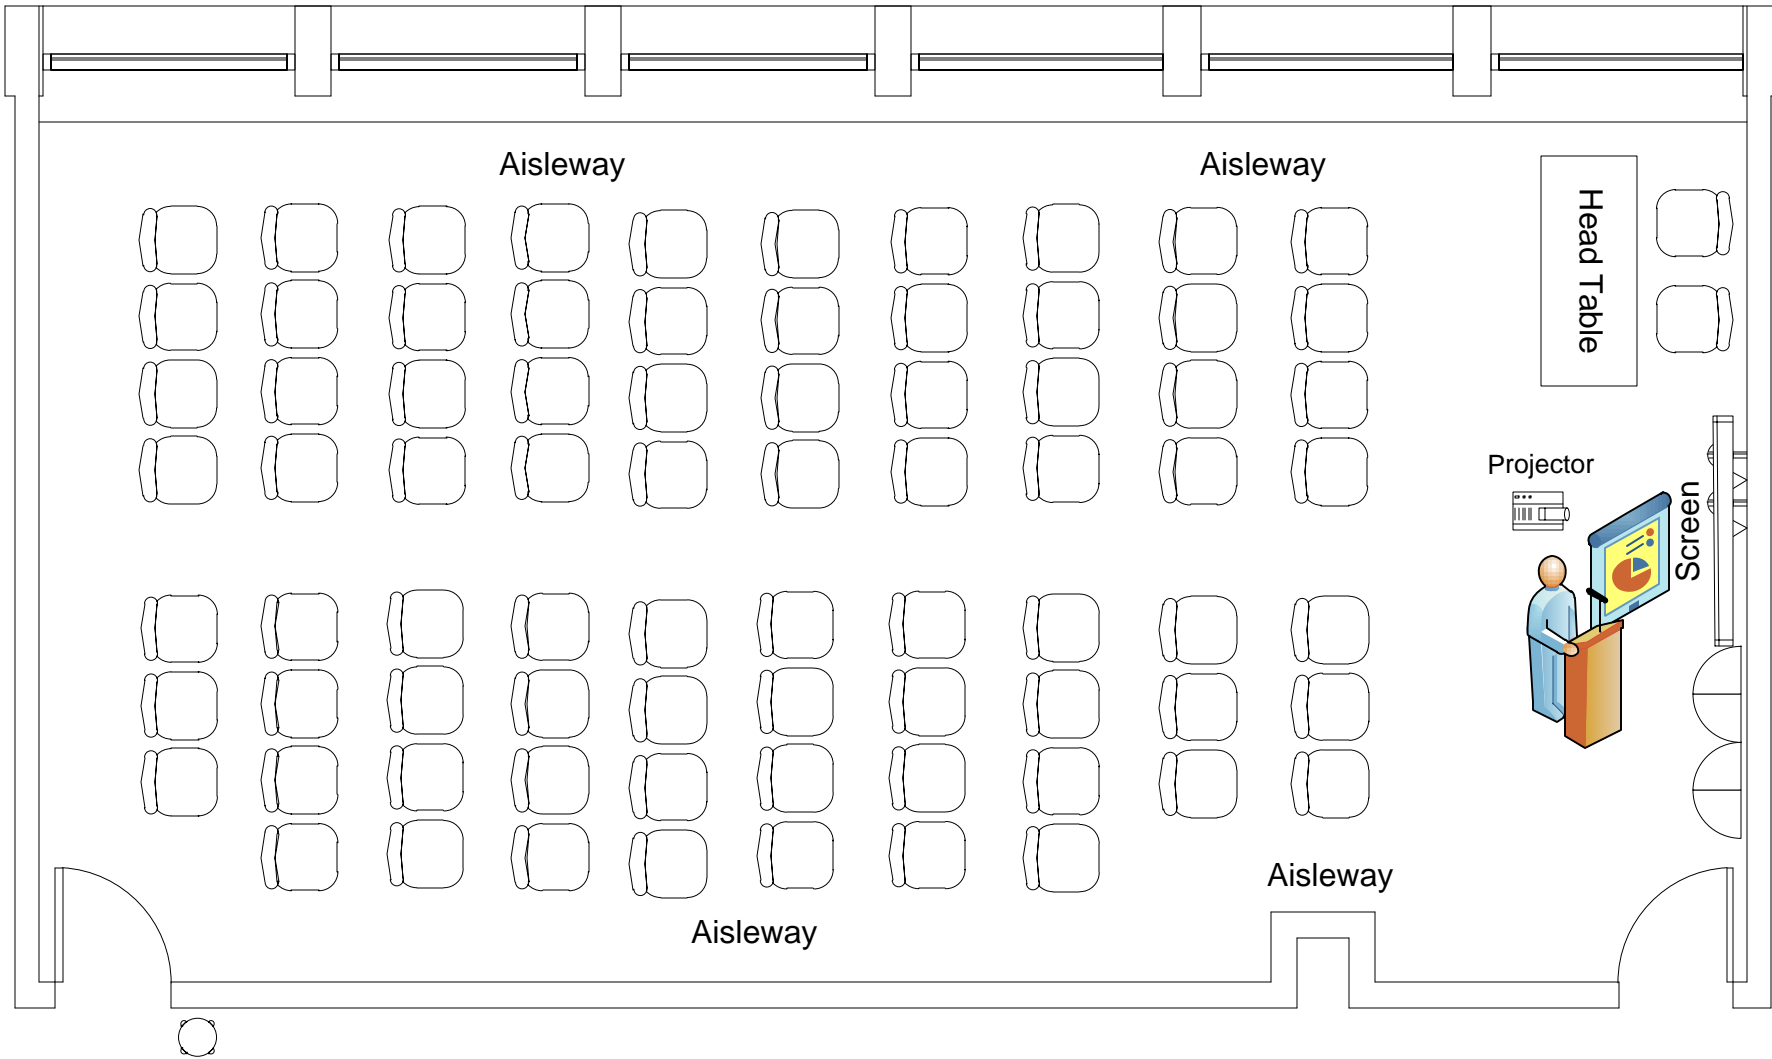

**Marvin Center
Room 310**

Theater to max (77)
2 Catering Tables
Including A/V

**Marvin Center
Room 310**

Theater to max (70)
2 Catering Tables
Head Table
Podium and A/V

Catering

Aisleway

Aisleway

Head Table

Projector

Screen

Aisleway

Aisleway

Wood
Stanchion

**Marvin Center
Room 310**

Theater to max (77)
Head Table
Podium and A/V

Wood
Stanchion