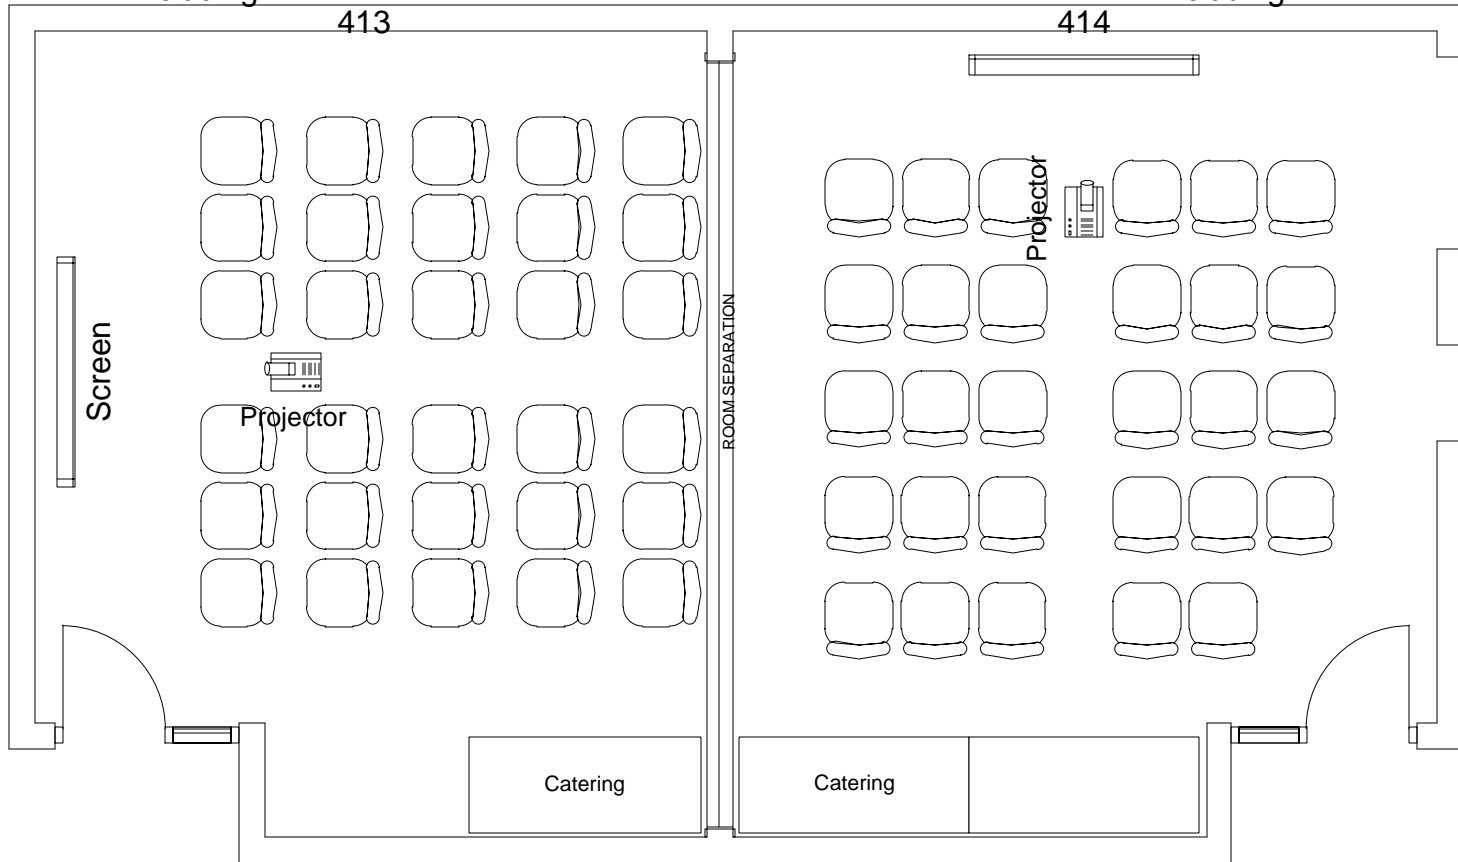

Marvin Center Room 413 & 414

Theater to max (30)
1 Catering Table
Including A/V

Theater to max (29)
2 Catering Tables
Including A/V

Marvin Center Room 413 & 414

Theater to max (24)
Catering Table
Head Table
Podium and A/V

Theater to max (23)
2 Catering Tables
Head Table
Podium and A/V

Marvin Center Room 413 & 414

Theater to max (28)
Head Table
Podium and A/V

Theater to max (26)
Head Table
Podium and A/V