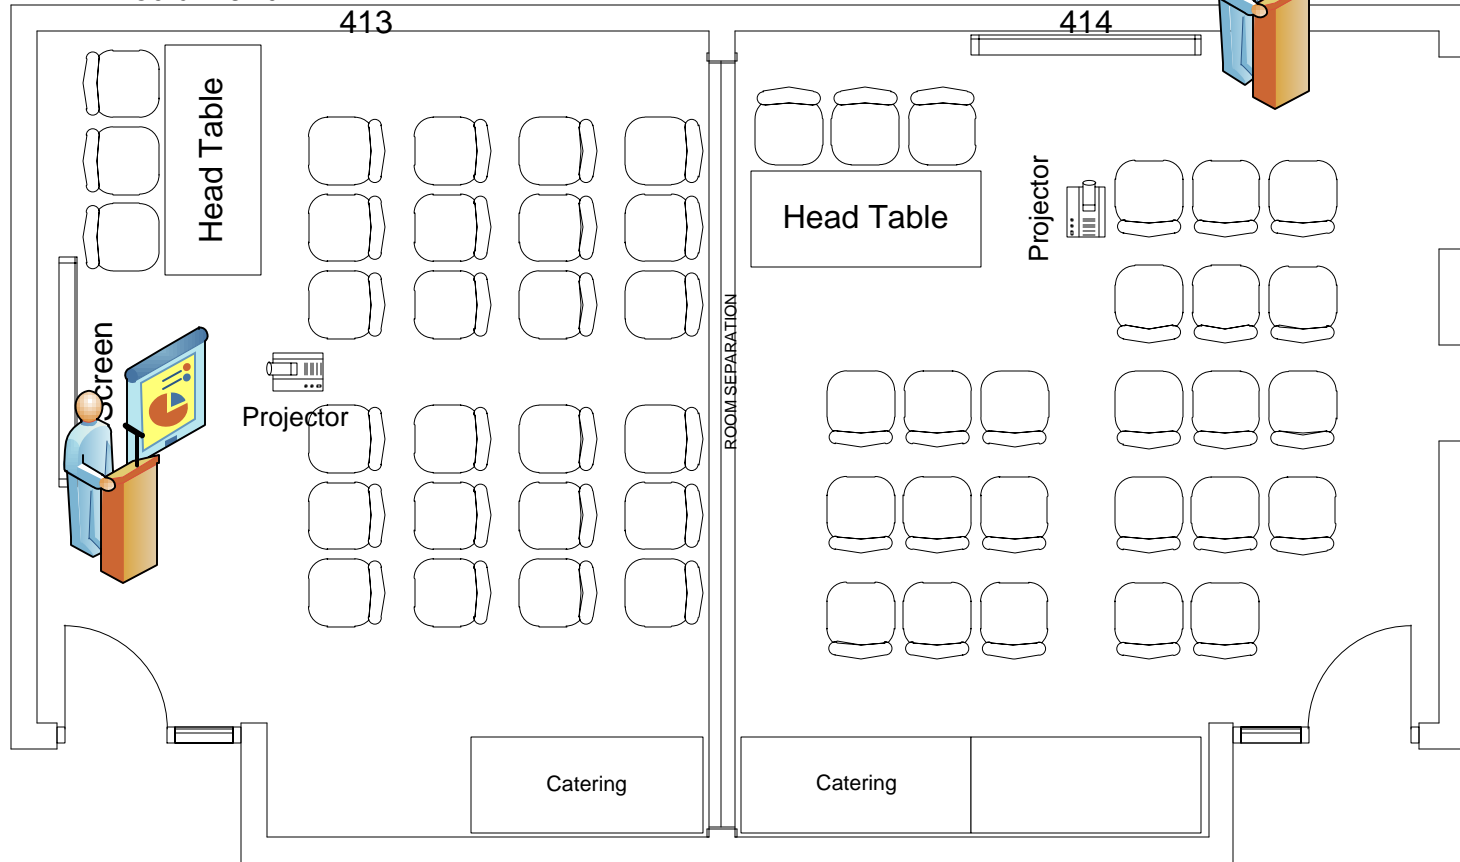

Marvin Center Room 413 & 414

Theater to max (30)
1 Catering Table
Including A/V

Theater to max (29)
2 Catering Tables
Including A/V

Marvin Center Room 413 & 414

Theater to max (24)
Catering Table
Head Table
Podium and A/V

Theater to max (23)
2 Catering Tables
Head Table
Podium and A/V

Marvin Center Room 413 & 414

Theater to max (28)
Head Table
Podium and A/V

Theater to max (26)
Head Table
Podium and A/V