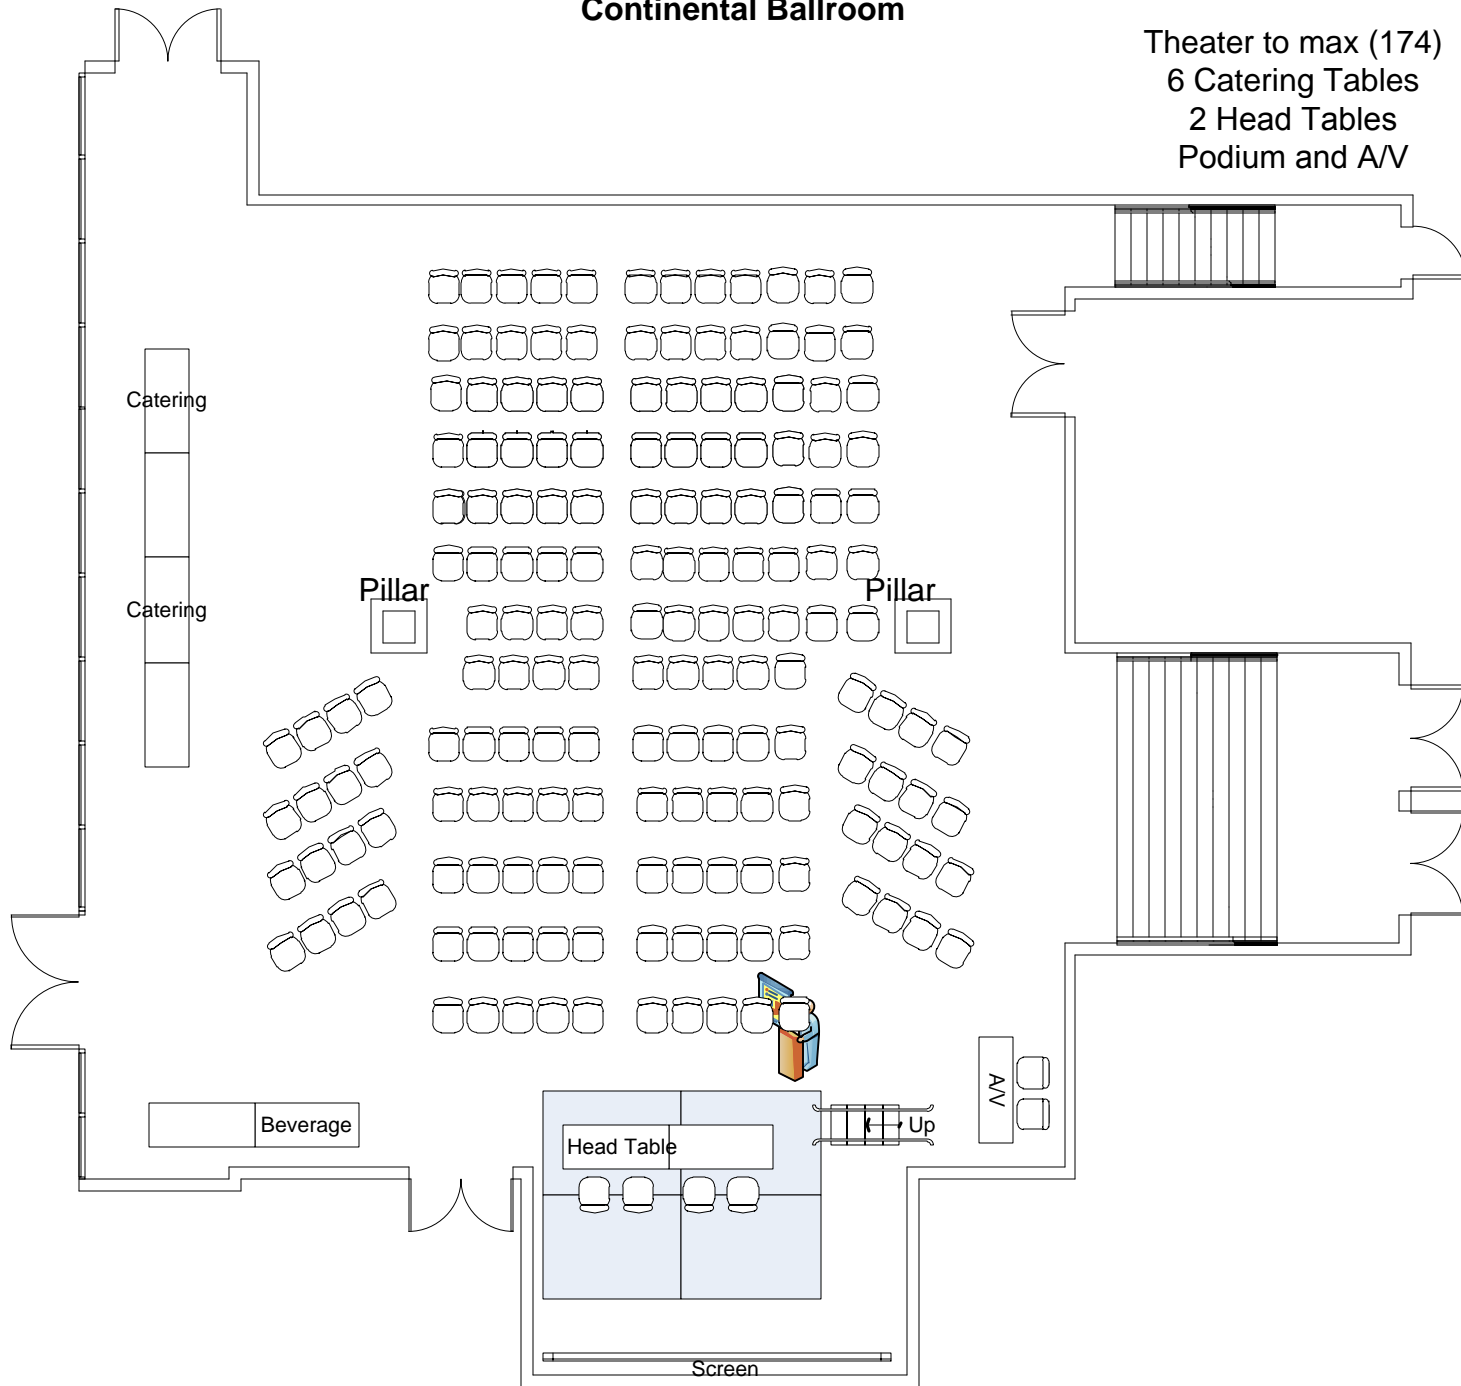

Marvin Center Continental Ballroom

Theater to max (174)
6 Catering Tables
2 Head Tables
Podium and A/V

Marvin Center Continental Ballroom