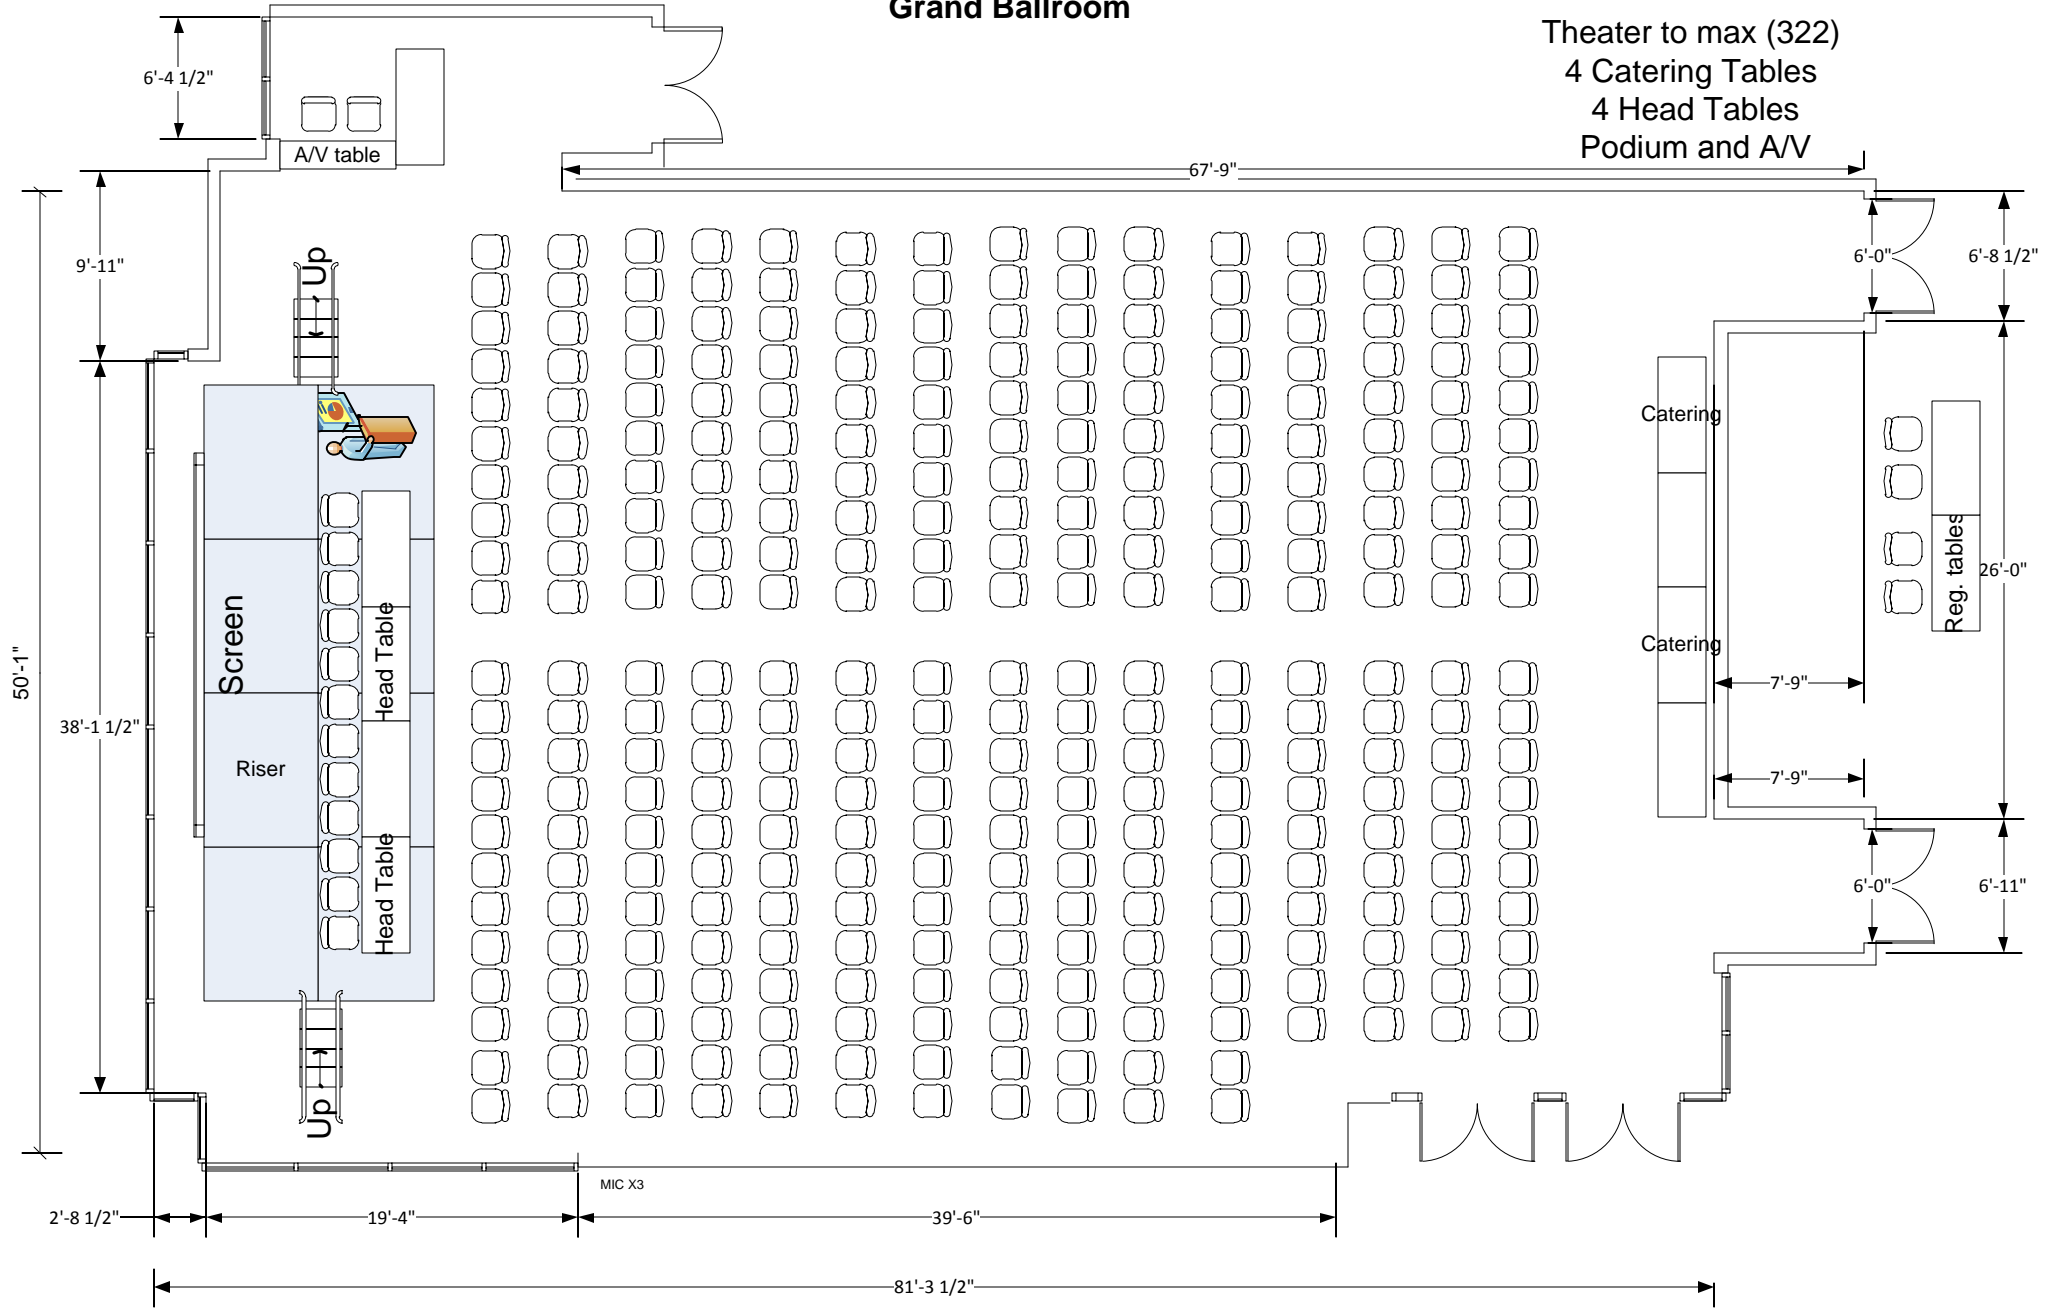

# Marvin Center Grand Ballroom

Theater to max (322)  
4 Catering Tables  
4 Head Tables  
Podium and A/V

50'-1"

9'-11"

38'-1 1/2"

2'-8 1/2"

19'-4"

39'-6"

81'-3 1/2"

67'-9"

6'-0"

6'-8 1/2"

26'-0"

6'-0"

6'-11"

A/V table

Up

Up

Screen

Riser

Head Table

Head Table

MIC x3

Catering

Catering

Reg. tables

7'-9"

7'-9"

**Marvin Center  
Grand Ballroom**