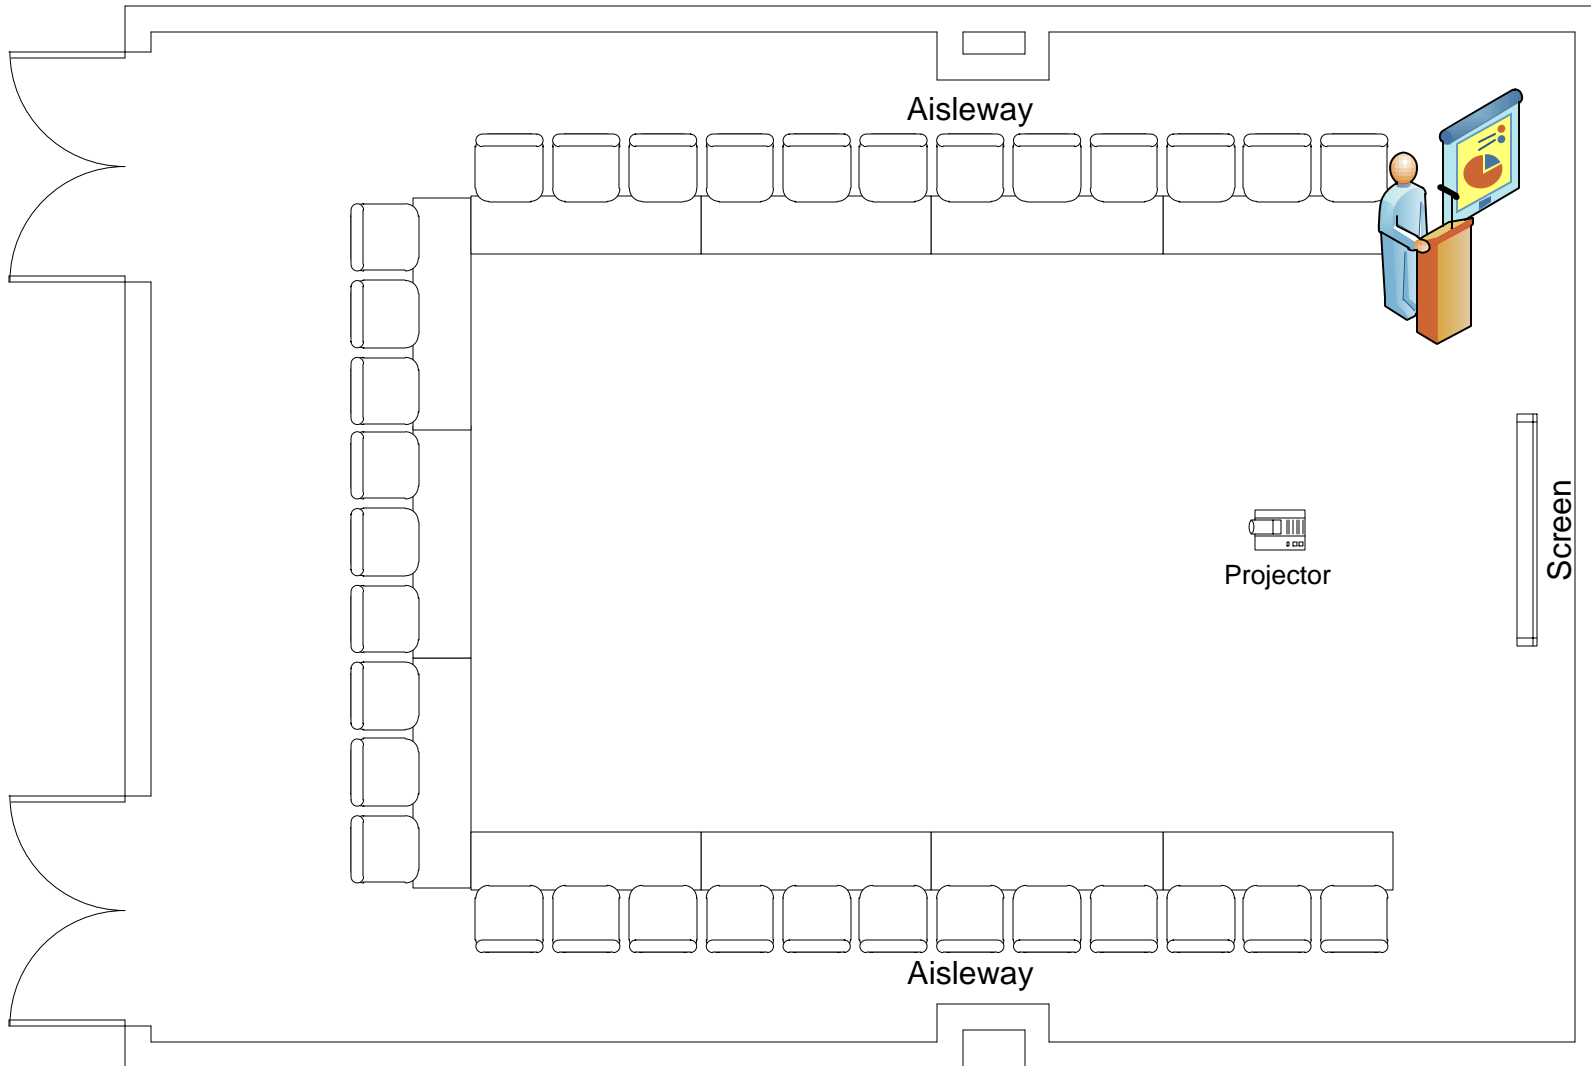

Marvin Center Room 308

U-Shape to max (33)
Podium and A/V

Marvin Center Room 308

U-Shape to max (27)
2 Catering Tables
Podium and A/V