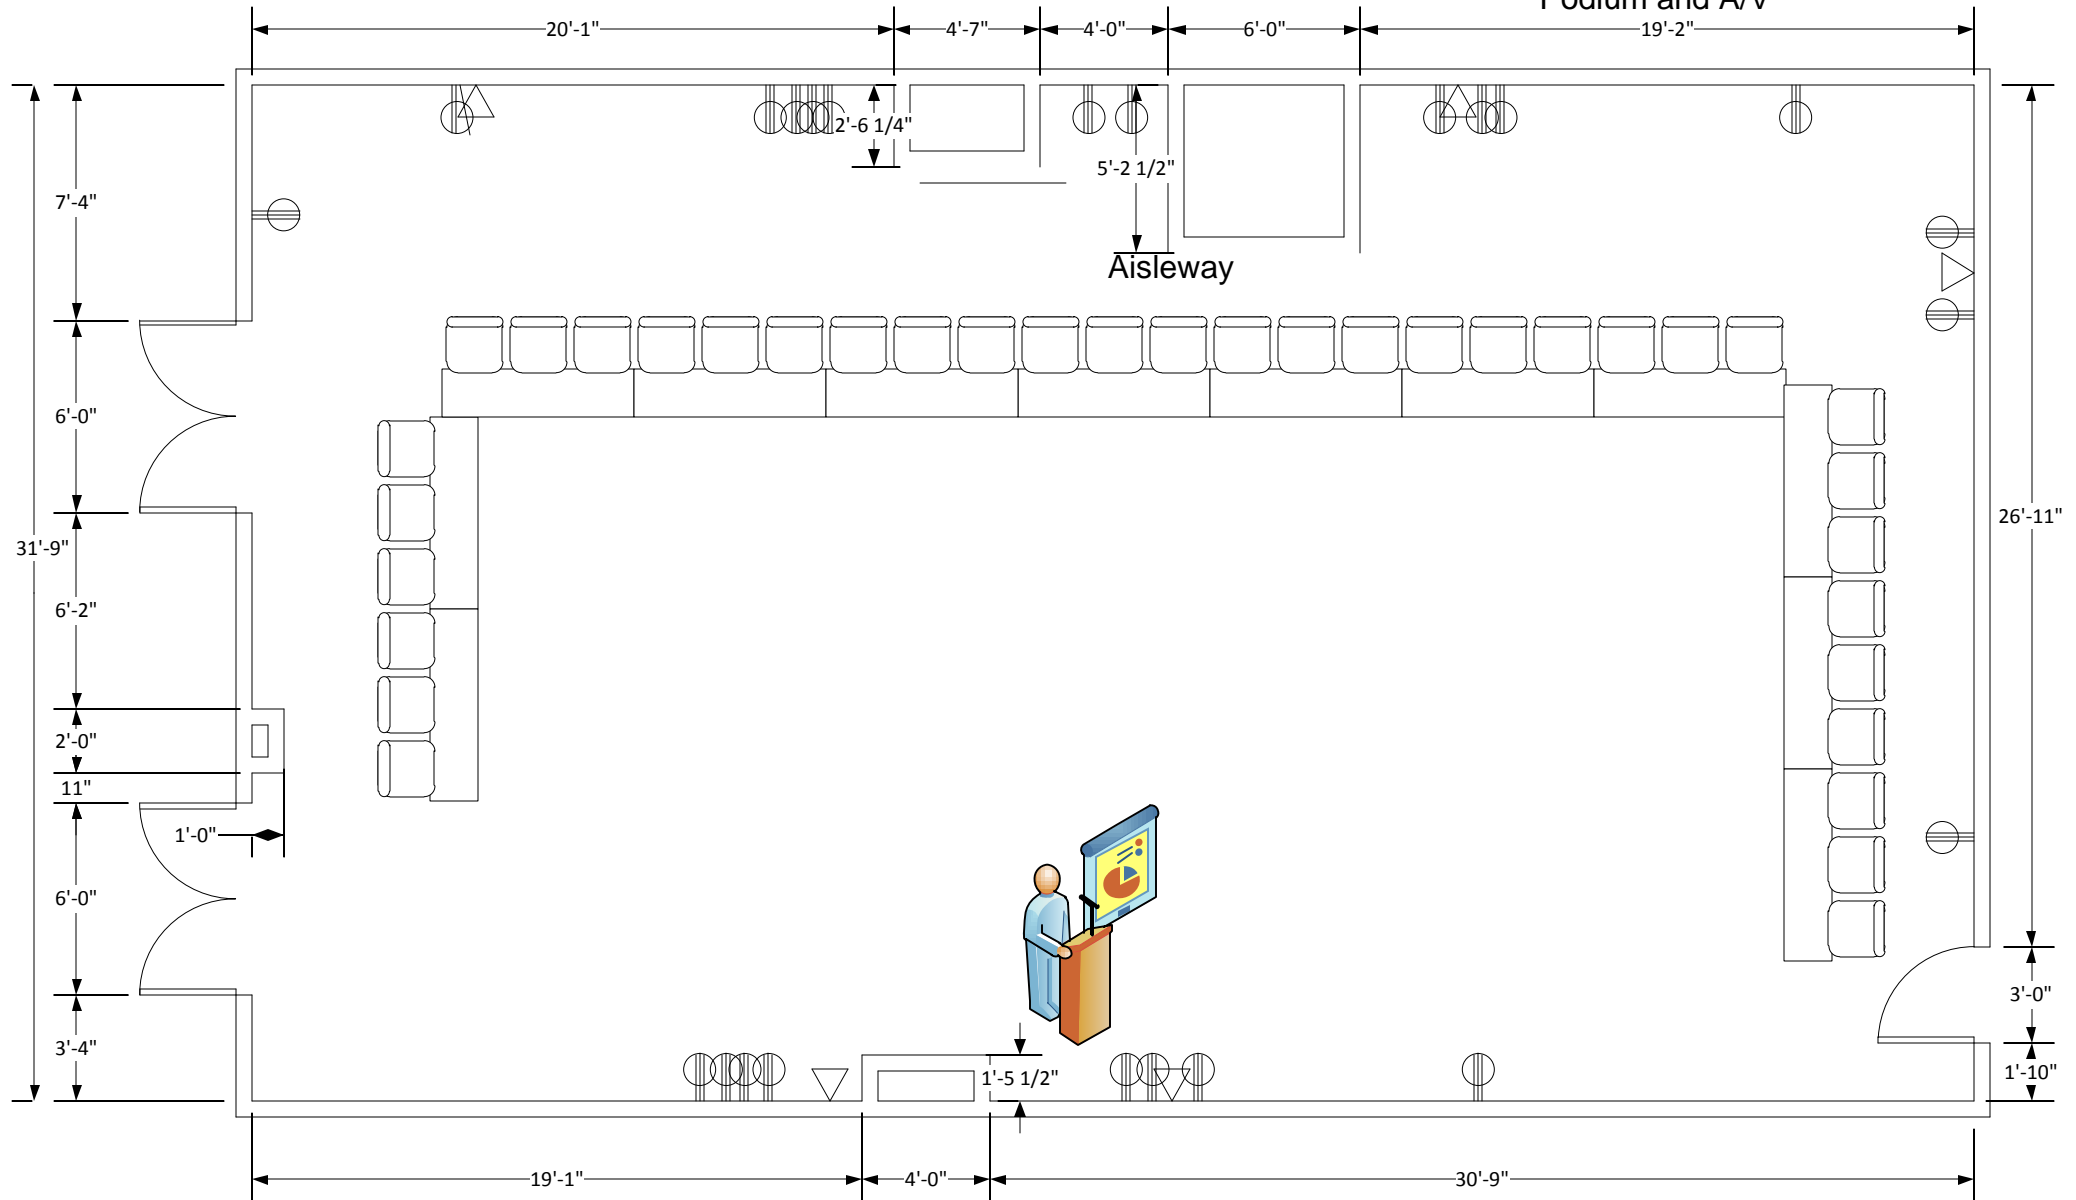

Marvin Center Room 309

U-Shape to max (36)
Podium and A/V

Marvin Center Room 309

U-Shape to max (36)
4 Catering Tables
Podium and A/V