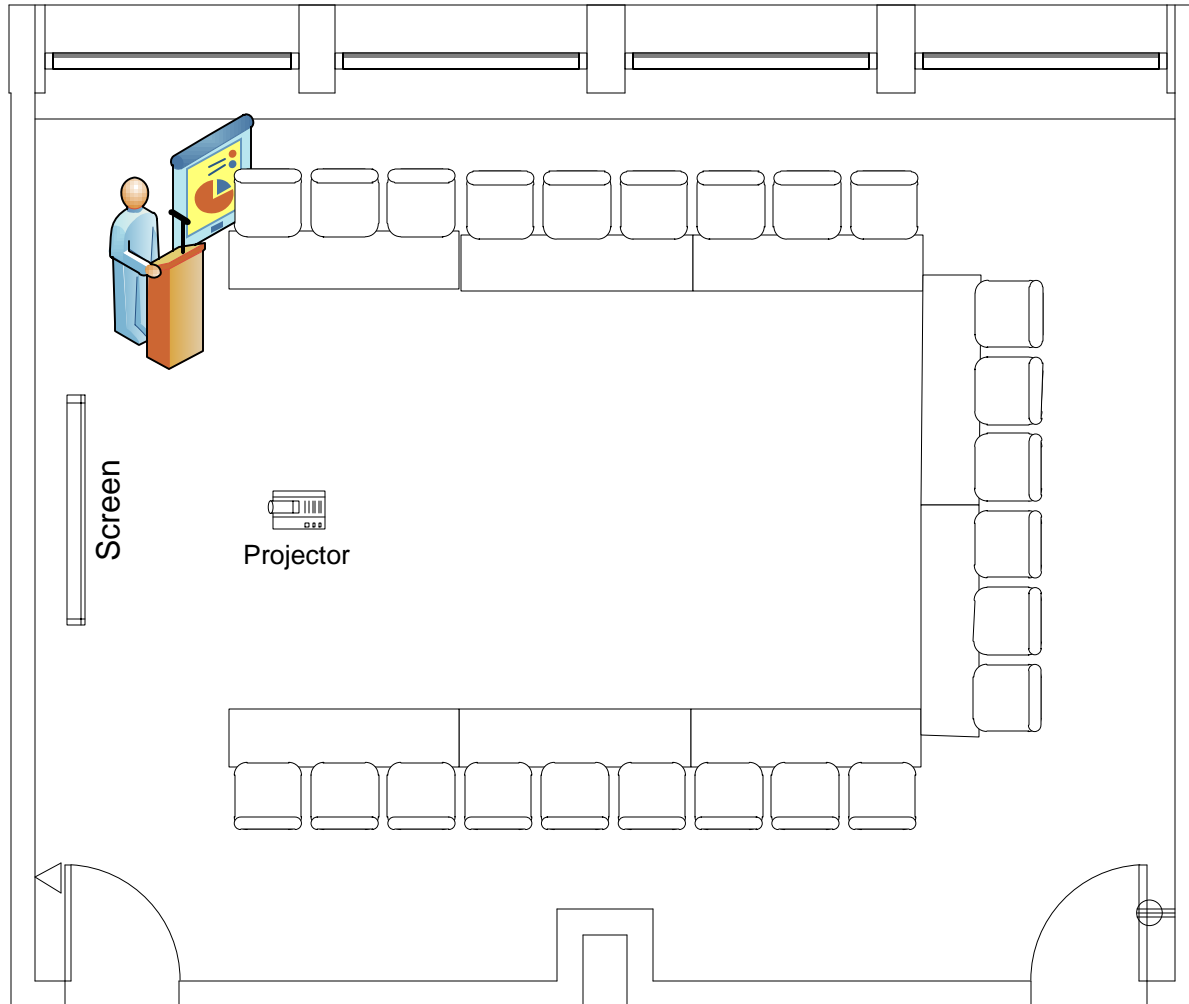

Marvin Center Room 311

U-Shape to max (24)
Podium and A/V

Marvin Center Room 311

U-Shape to max (18)
3 Catering Tables
Podium and A/V