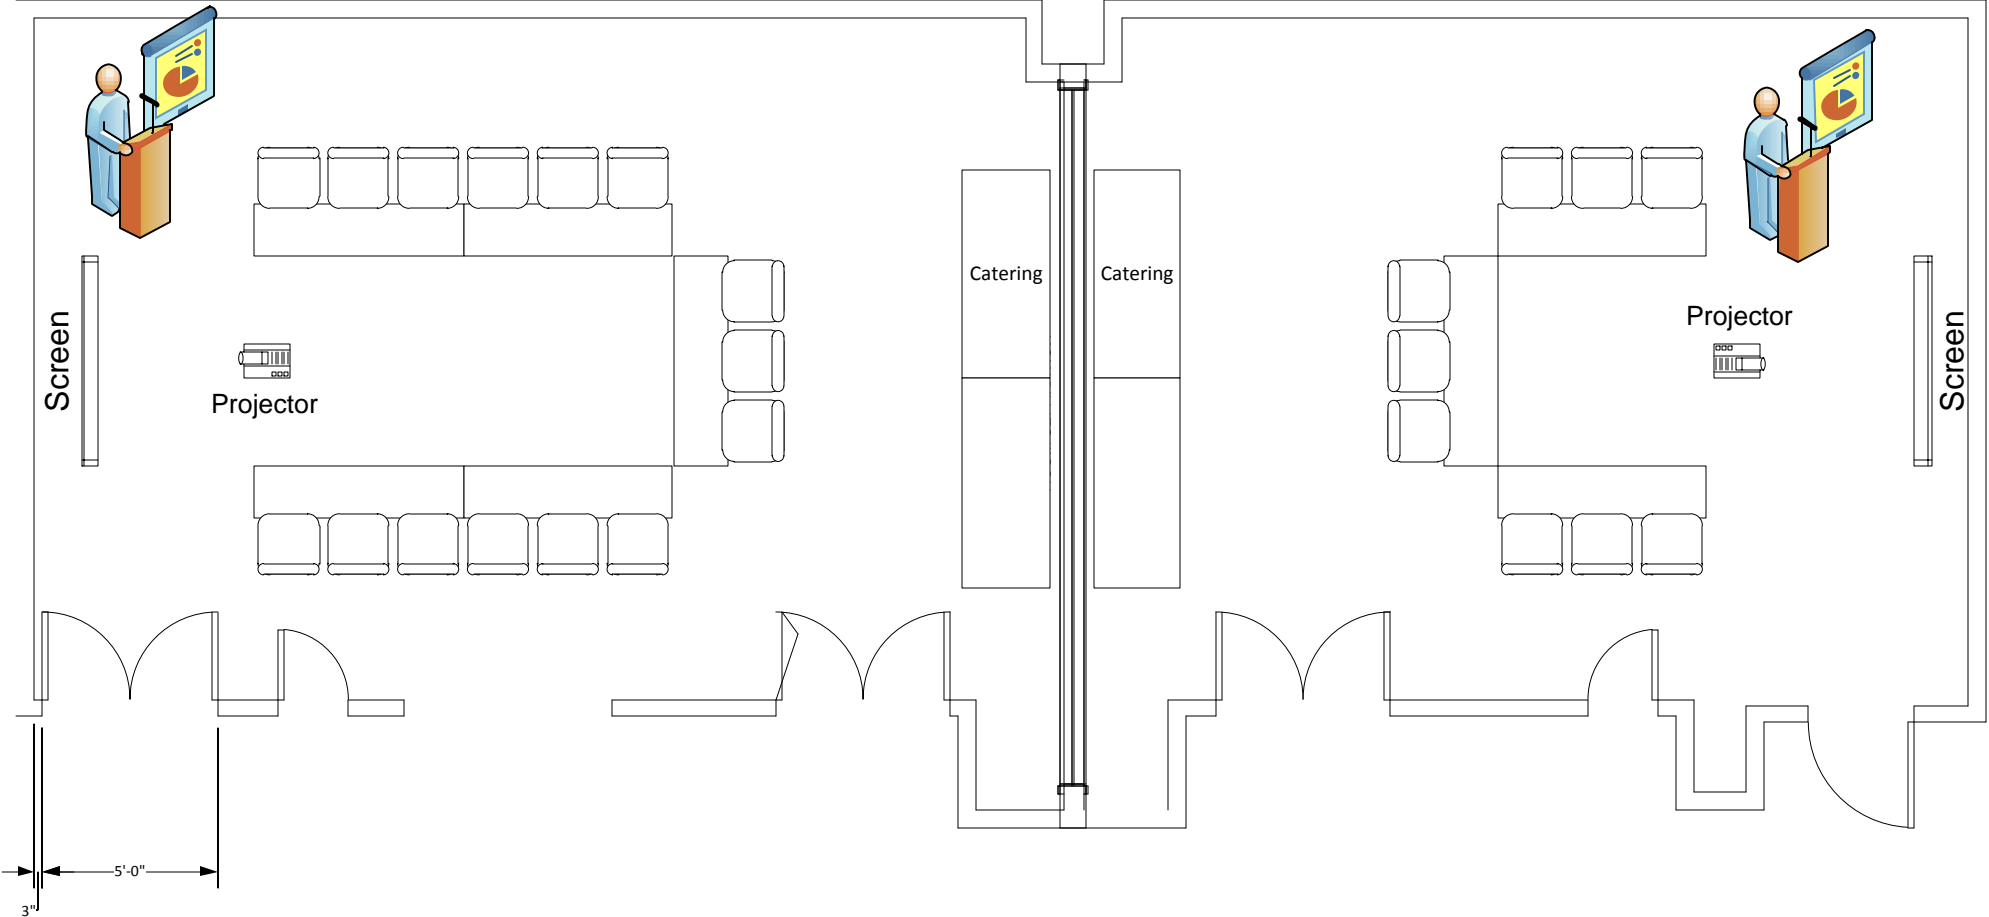

Marvin Center Room 402 & 404

U-Shape to max (21)
Podium and A/V

404

U-Shape to max (15)
Podium and A/V

402

**Marvin Center
Room 402 & 404**

U-Shape to max (15)
2 Catering Tables
Podium and A/V

404

402

U-Shape to max (9)
2 Catering Tables
Podium and A/V

Screen

Projector

Catering

Catering

Projector

Screen

5'-0"

3"