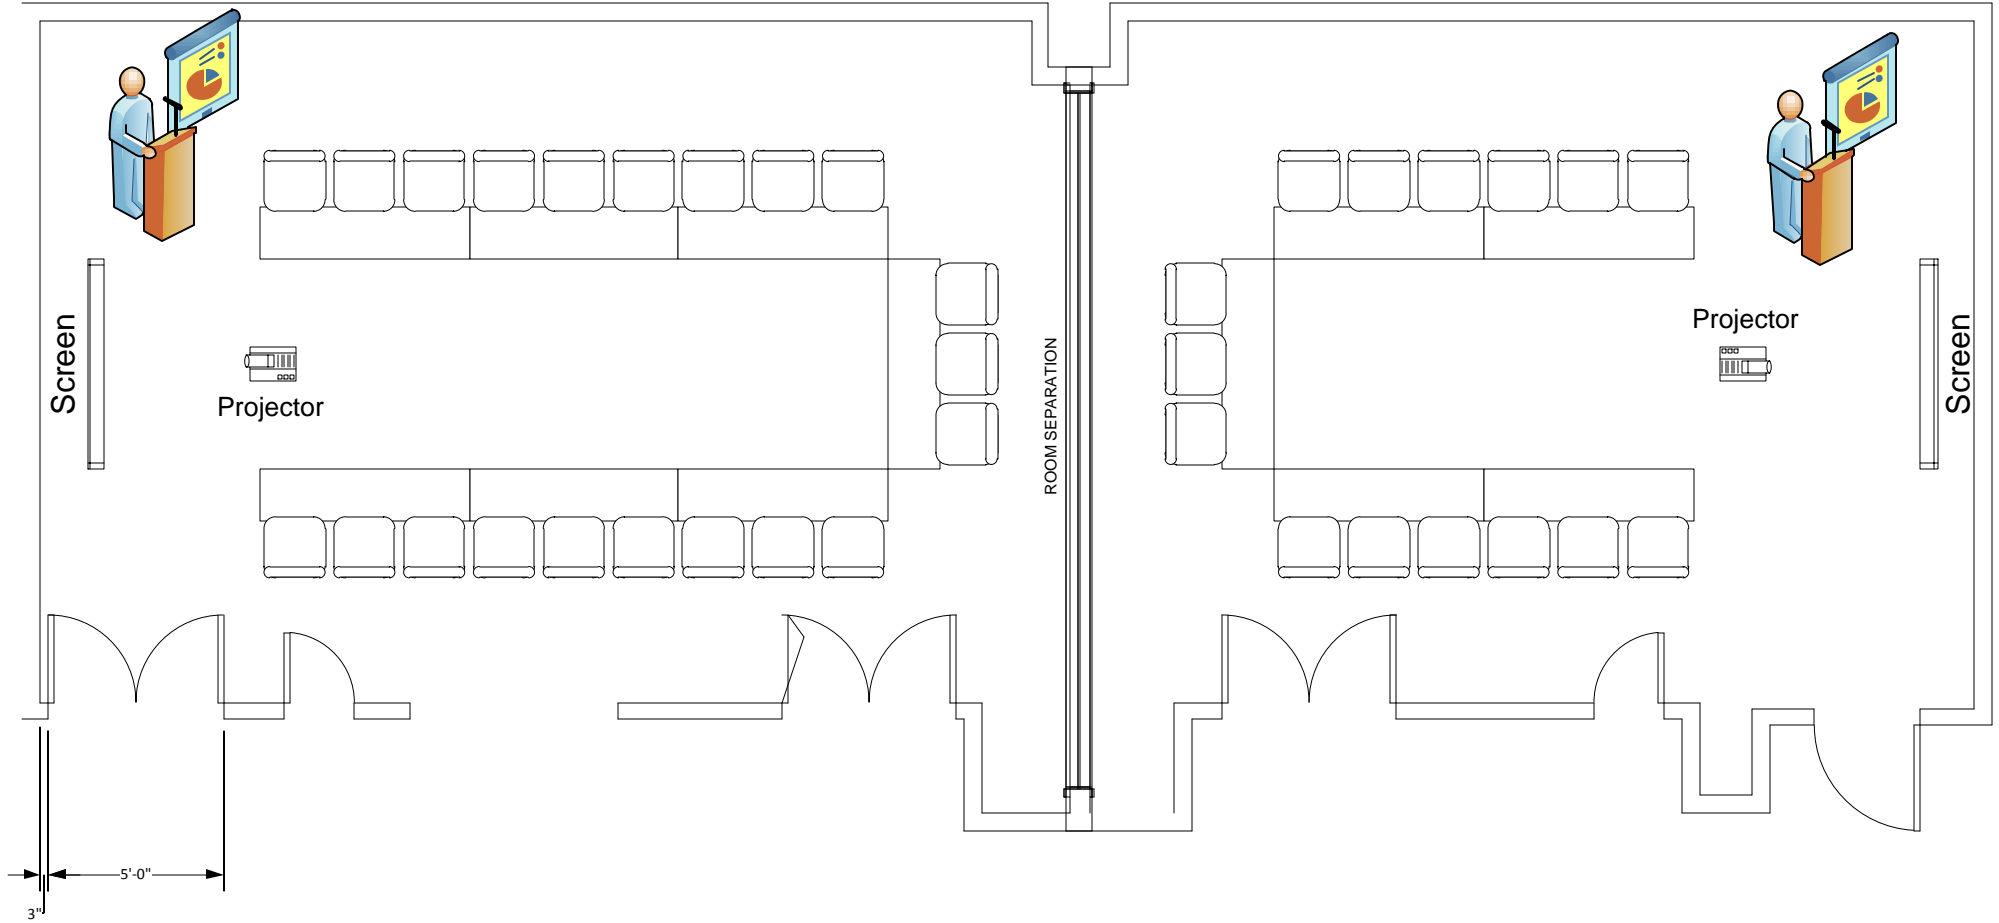

Marvin Center Room 402 & 404

U-Shape to max (21)
Podium and A/V

404

U-Shape to max (15)
Podium and A/V

402

**Marvin Center
Room 402 & 404**

U-Shape to max (15)
2 Catering Tables
Podium and A/V

404

402

U-Shape to max (9)
2 Catering Tables
Podium and A/V

Screen

Projector

Catering

Catering

Projector

Screen

5'-0"

3"