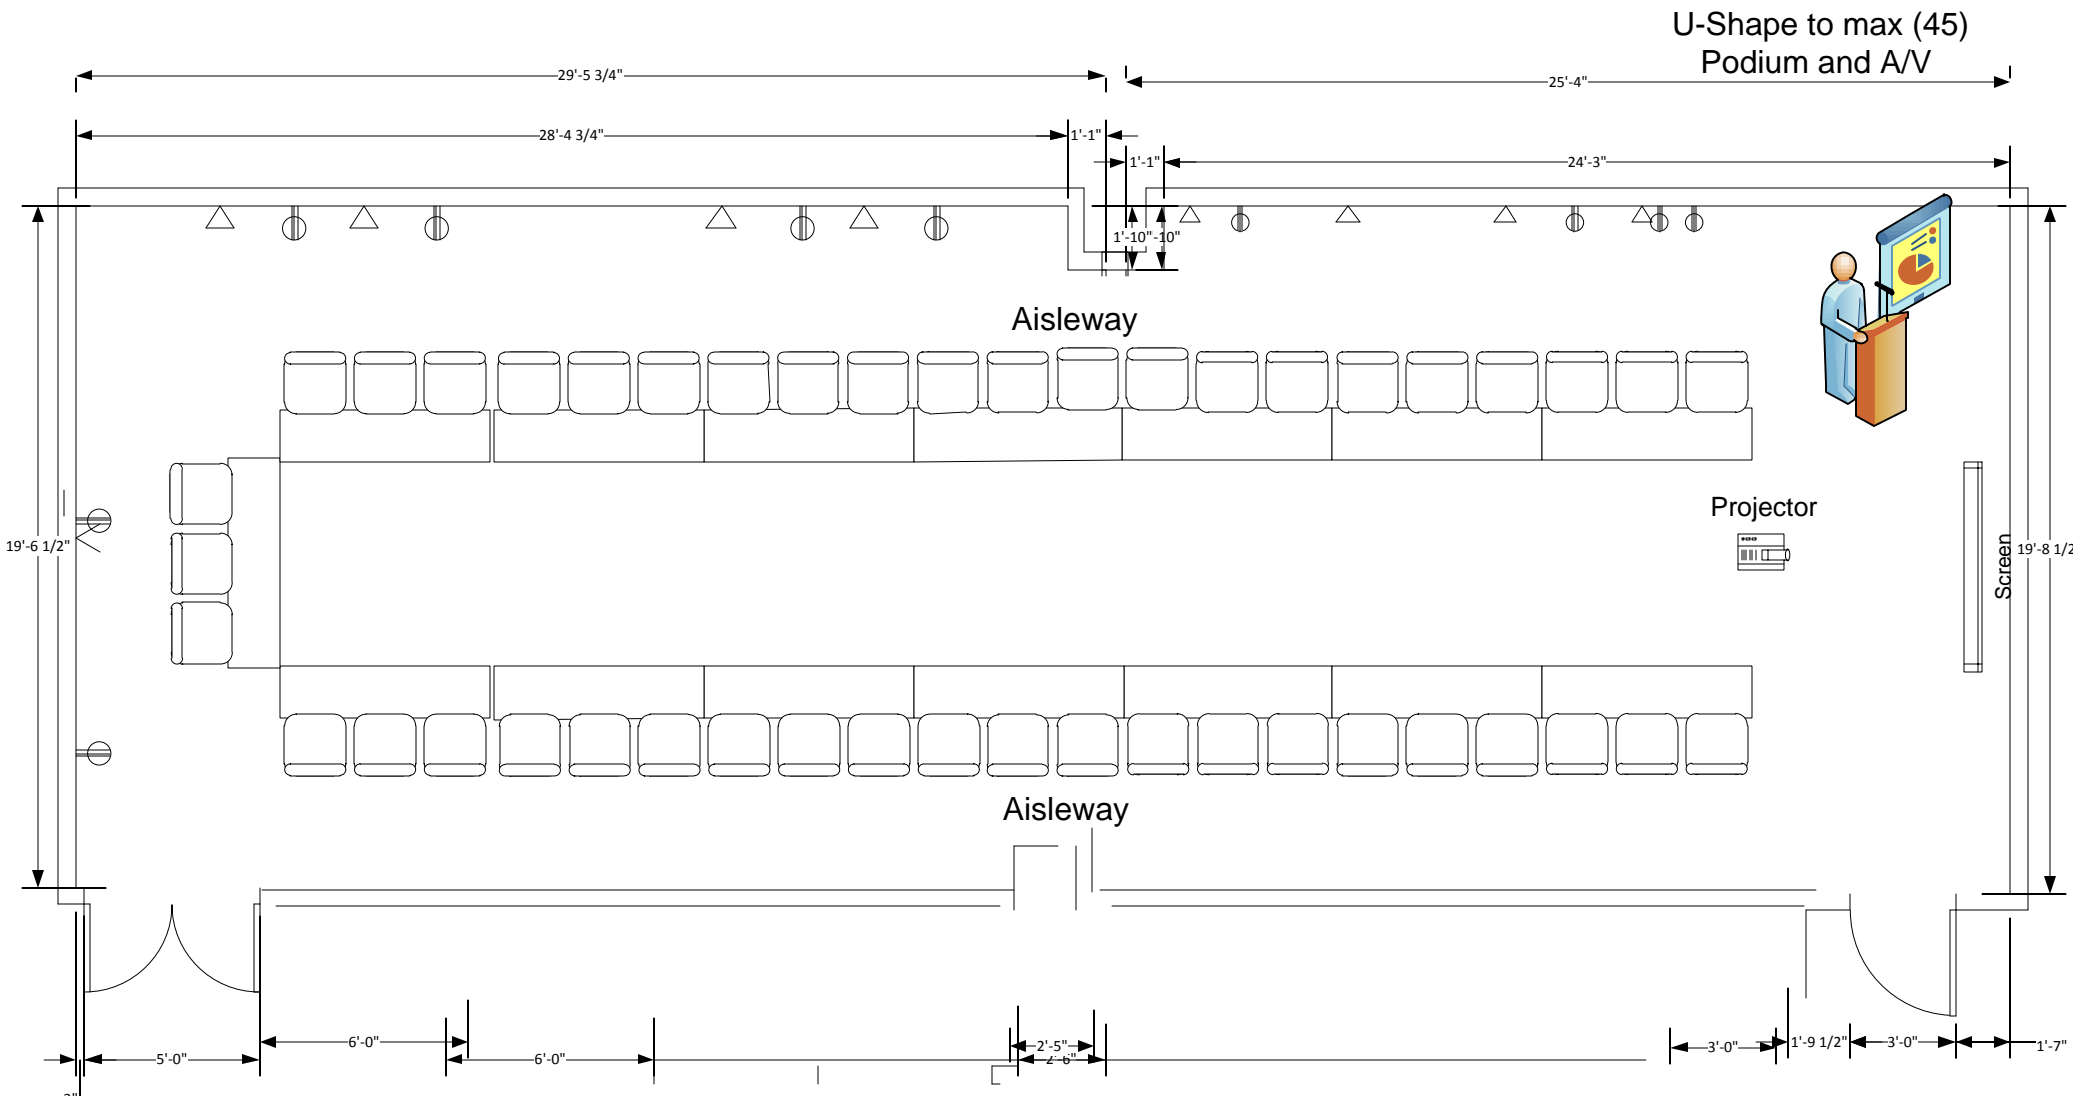

# Marvin Center Room 407

# Marvin Center Room 407

U-Shape to max (38)  
2 Catering Tables  
Podium and A/V