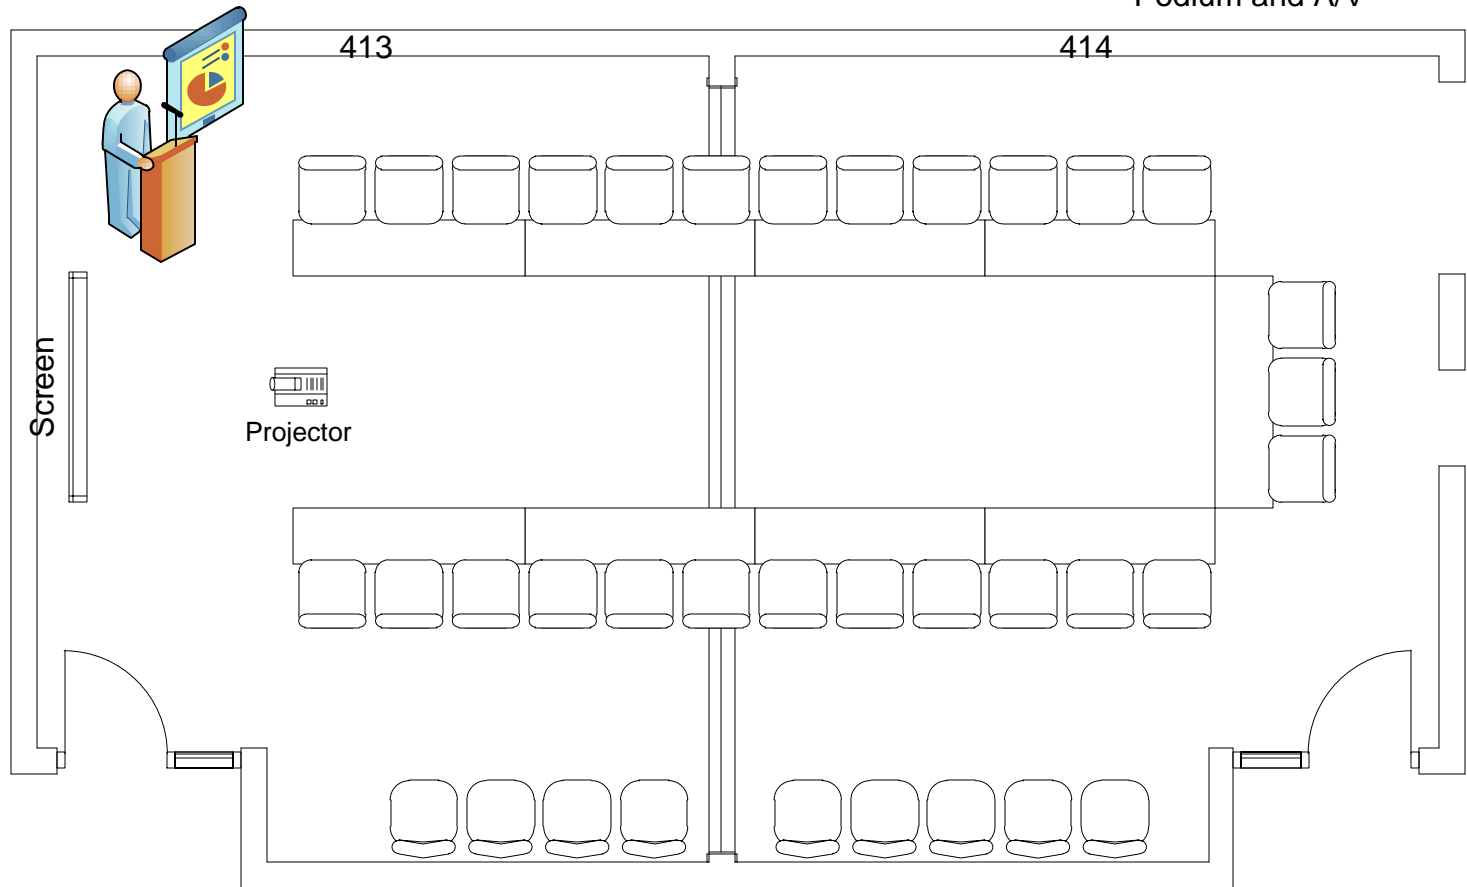

Marvin Center Room 413-414

U-Shape to max (27)
Perimeter Chairs (9)
Podium and A/V

Marvin Center Room 413-414

U-Shape to max (27)
3 Catering Tables
Podium and A/V